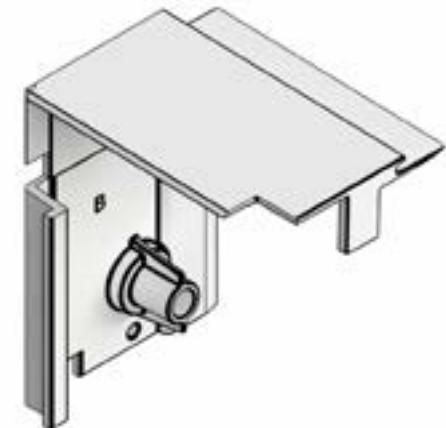

Usage dates:

4/26/2021 to present

Color	Handing	PN
Black	A	11862373
	B	11862374