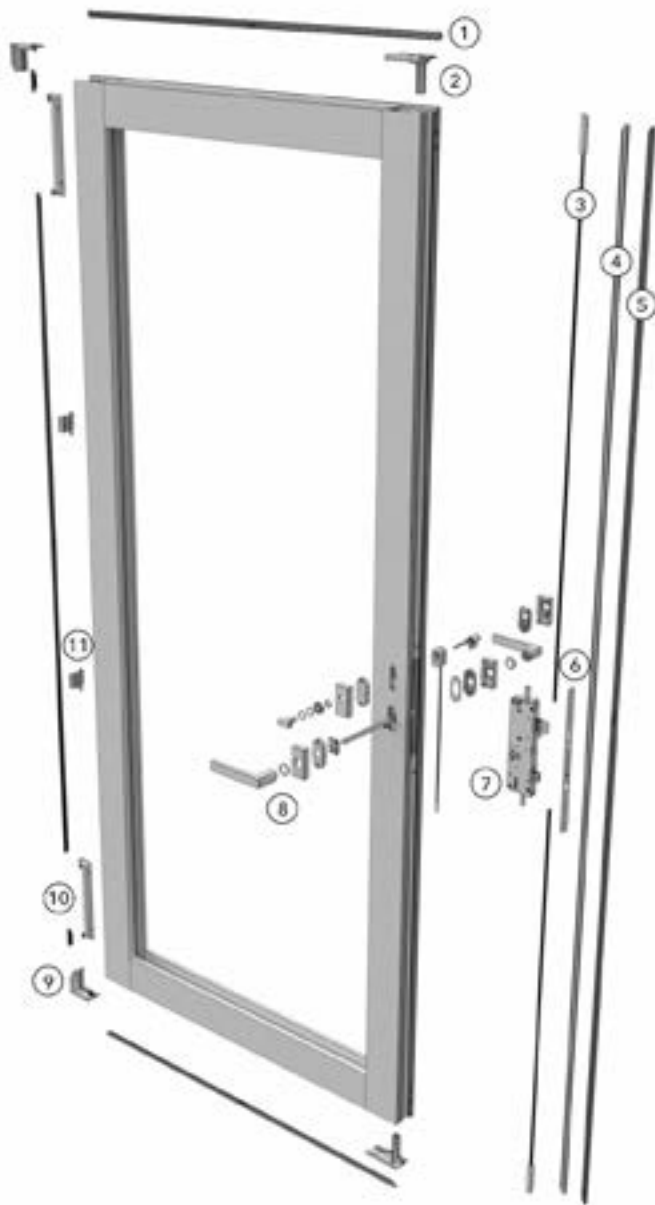

1. Top Rail Cap Weather Strip, V3176
2. Shoot Bolt Guide
3. Shoot Bolt Rod
4. Locking Stile Weather Strip Carrier, V3079
5. Weather Strip, V147
6. Panel Cover Plate
7. Lockbox, Active
8. Trimset (select parts also available individually)
9. Panel Corner Cover
10. Hinge Escutcheon
11. Panel Alignment Bolt Receiver