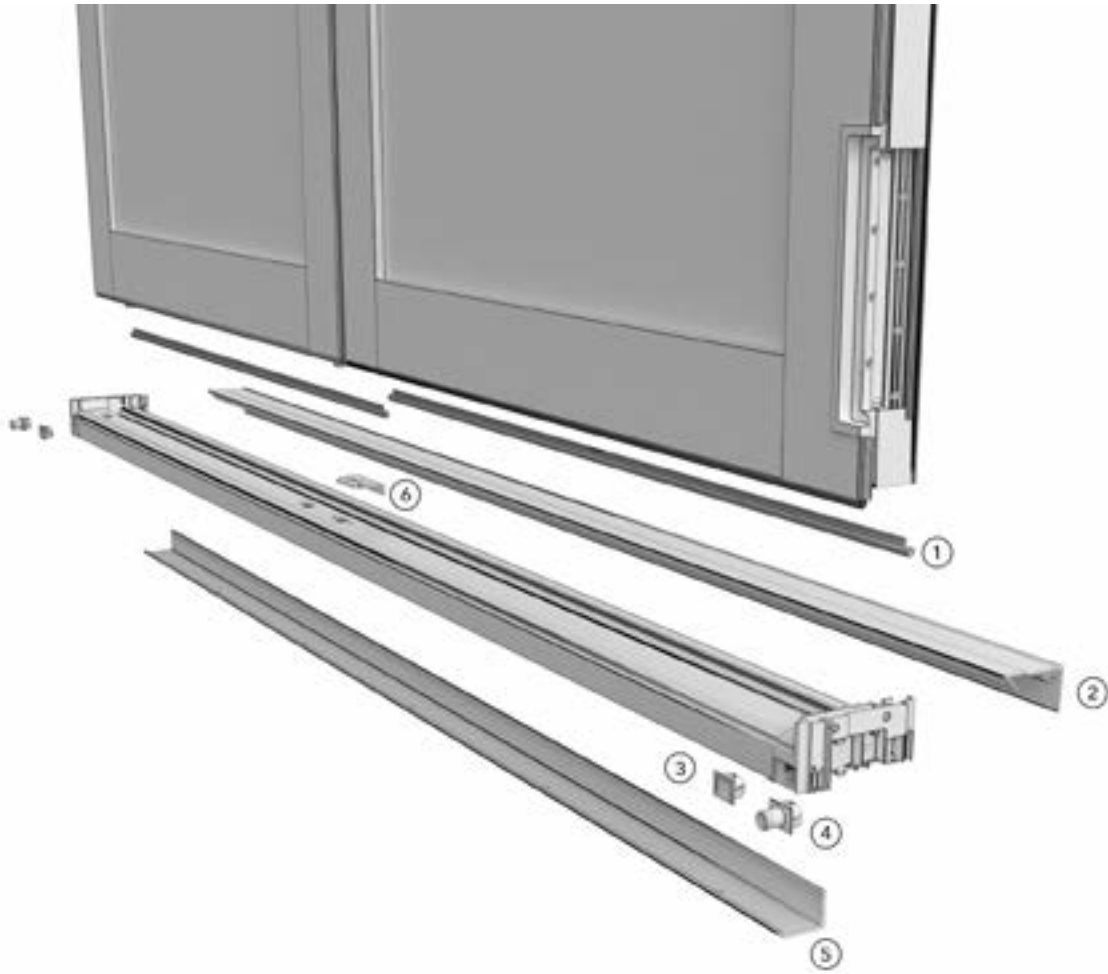

1. Weather Strip (Low Profile Sill), V147
2. Low Profile Sill Cover, A3525
3. Weep
4. Weep Tube Outlet (optional)
5. Sill Support, A3520 (Installation only)
6. Sill Strike, Single (OX/XO)