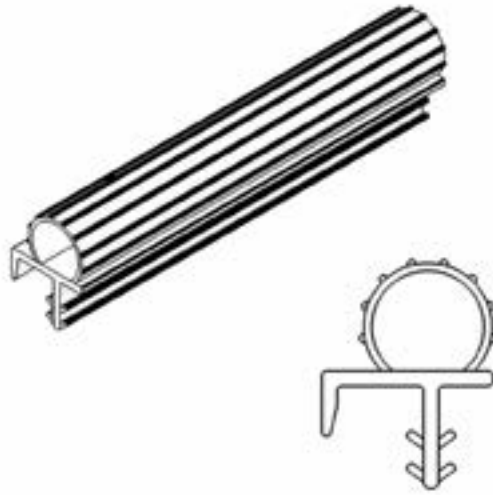

Pile, Saddle Sill

Usage dates:

4/26/2021 to present

Length	Color	PN
Specify length	Black	10815729

Ordering specifications (use all that apply):

1. Original order number/line number (if available)
2. Profile
3. Length
4. Handing
5. Color