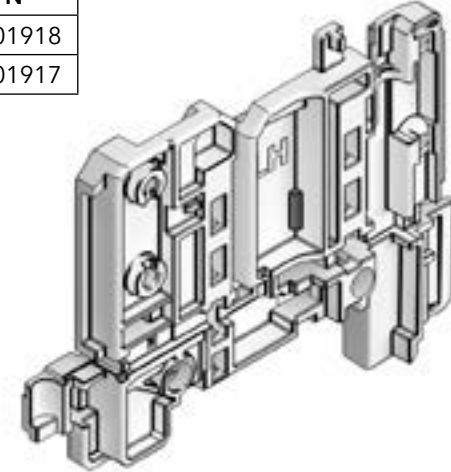

Head Jamb Key Kit

Usage dates:

4/26/2021 to present

Color	PN
Black	11862354

Lower Jamb Key

Usage dates:

4/26/2021 to present

Handing	Color	PN
RH	Black	10501918
LH	Black	10501917