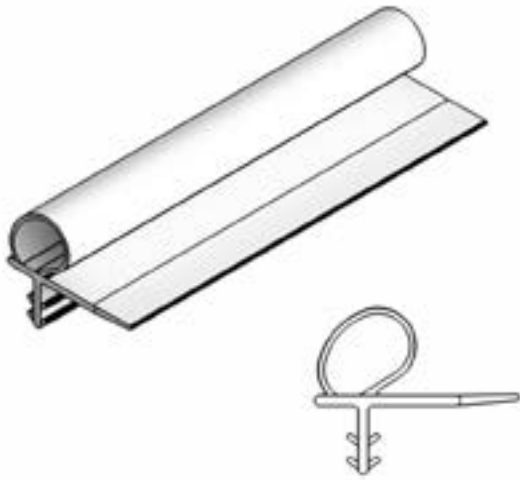

Weather Strip

V3055

Used on Frame and Astragal

Usage dates:

4/26/2021 to present

Length	Color	PN
200" (5080)	Black	16219806

Weather Strip

V3092