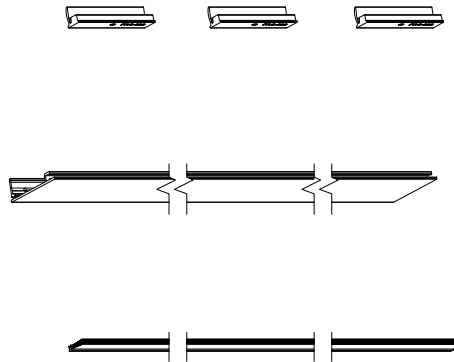

Head Cover Assembly

Colors: Clear Anodized, Gunmetal, Stone White, Bronze and Ebony

Usage Dates: 4/26/2021 to present