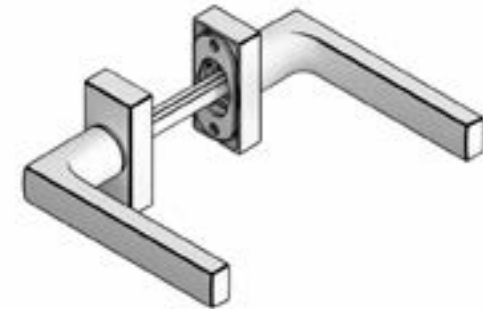

Passive Trimset

Usage dates:

4/26/2021 to present

Color	PN
Matte Black	10501765
Matte Bronze	10501766
Satin Nickel	10501767
Silver	10501768
Stone White	10501769