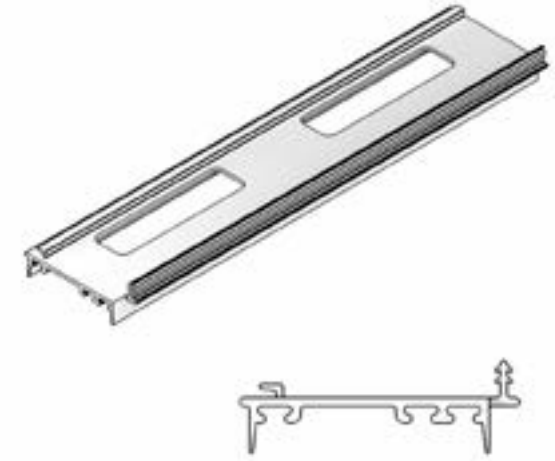

Ordering specifications (use all that apply):

1. Original order number/line number (if available)
2. Profile
3. Length
4. Handing
5. Color