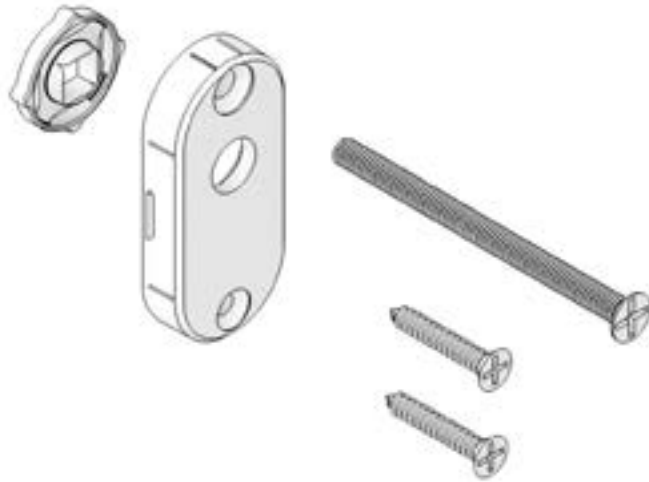

Color	PN
Black	10501776

Keyed Cylinder, Active Trimset

Includes:

2 keys

Usage dates:

4/26/2021 to present

PN
10830289

Thumb Turn Fastener Kit

Includes:

- 2 - Self tapping screws
- 1 - M5 machine screw
- 1 - Base
- 1 - Detent washer

Usage dates:

4/26/2021 to present

PN
10501777

Spindle Kit, Trimset

Includes:

- 4 - Self tapping screws
- 2 - Set screws
- 1 - Split spindle
- 1 - Hex wrench
- 1 - Spring Cartridge
- 2 - Bushings