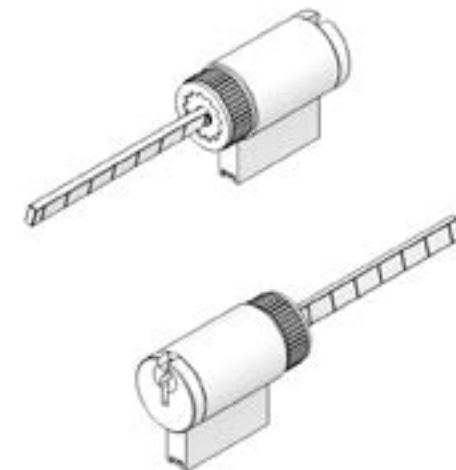

Usage dates:

4/26/2021 to present

PN
10830289