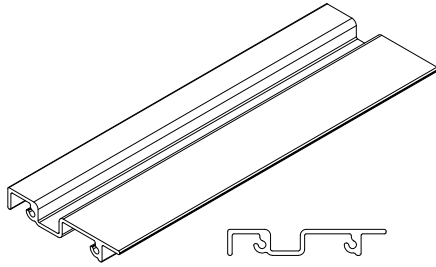

Ordering specifications (use all that apply):

1. Original order number/line number (if available)
2. Total rough opening
3. Part length
4. Handing
5. Finish/color (if applicable)

Sill Riser

Colors: Bronze and Ebony

Usage Dates: 4/26/2021 to present