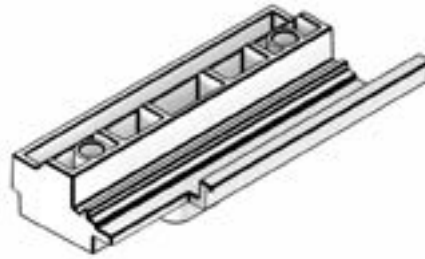

Sill Bolt, Stationary

Includes:

2 - #10-16 x 1 1/2", P2, Phillips full thread, Tek 3 screws

Usage dates:

4/26/2021 to present

Color	Handing	PN
Black	Center	11862376
	LH	11862377
	RH	11862378

LH shown