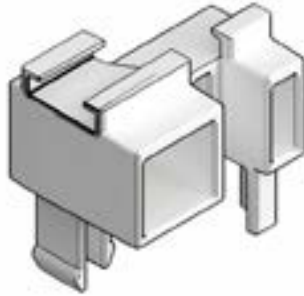

Astragal Cap

Usage dates:

4/26/2021 to present

Color	Handing	PN
Black	A	10501714
	B	10501713