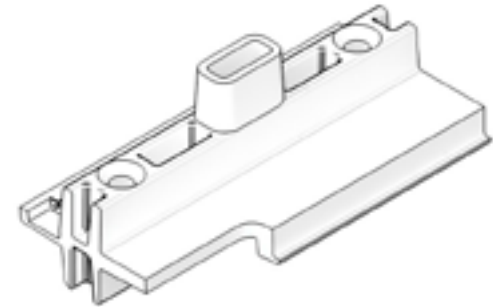

Sill Bolt Kit, Saddle Sill

Includes:

2 - #10-16 x 1 1/2" P2, Phillips head, full thread Tek 3 screws

Usage dates:

4/26/2021 to present

Color	Handing	PN
Black	Center	11862380
	LH	11862381
	RH	11862382

RH