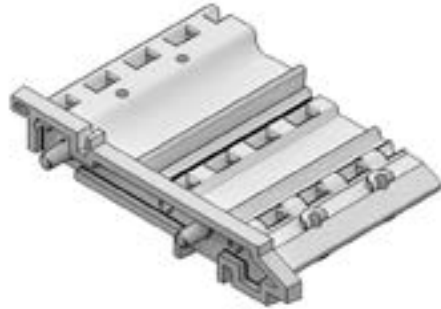

Saddle Sill Key

Usage dates:

4/26/2021 to present

Handing	Color	PN
RH	Black	10501754
LH		10501755

RH shown