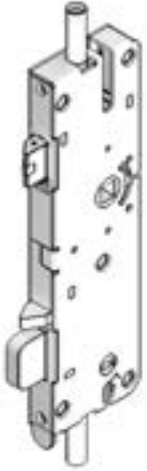

Includes:

- 2 - Self tapping screws
- 1 - M5 machine screw
- 1 - Base
- 1 - Detent washer

Usage dates:

4/26/2021 to present

PN
10501777

Spindle Kit, Trimset

Includes:

- 4 - Self tapping screws
- 2 - Set screws
- 1 - Split spindle
- 1 - Hex wrench
- 1 - Spring Cartridge
- 2 - Bushings

Usage dates:

4/26/2021 to present

PN
10501778

Gear Box, 35mm, Active, .625

Usage dates:

4/26/2021 to present

PN
10501655

Latch Bolt