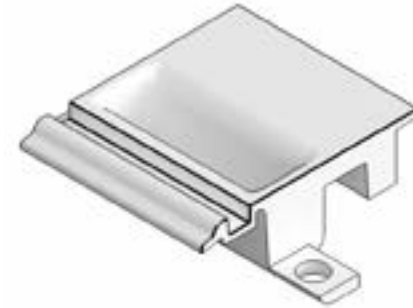

Panel Alignment Bolt Receiver

Usage dates:

4/26/2021 to present

Color	PN
Black	11843019