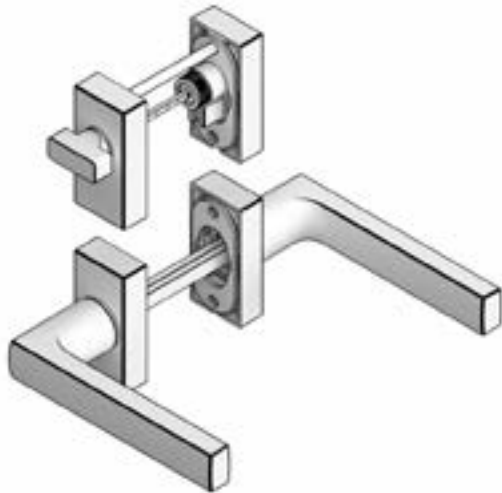

Active Trimset

NOTE: Keyed Cylinder must be ordered separately

Usage dates:

4/26/2021 to present

Color	PN
Matte Black	10501760
Matte Bronze	10501761
Satin Nickel	10501762
Silver	10501763
Stone White	10501764