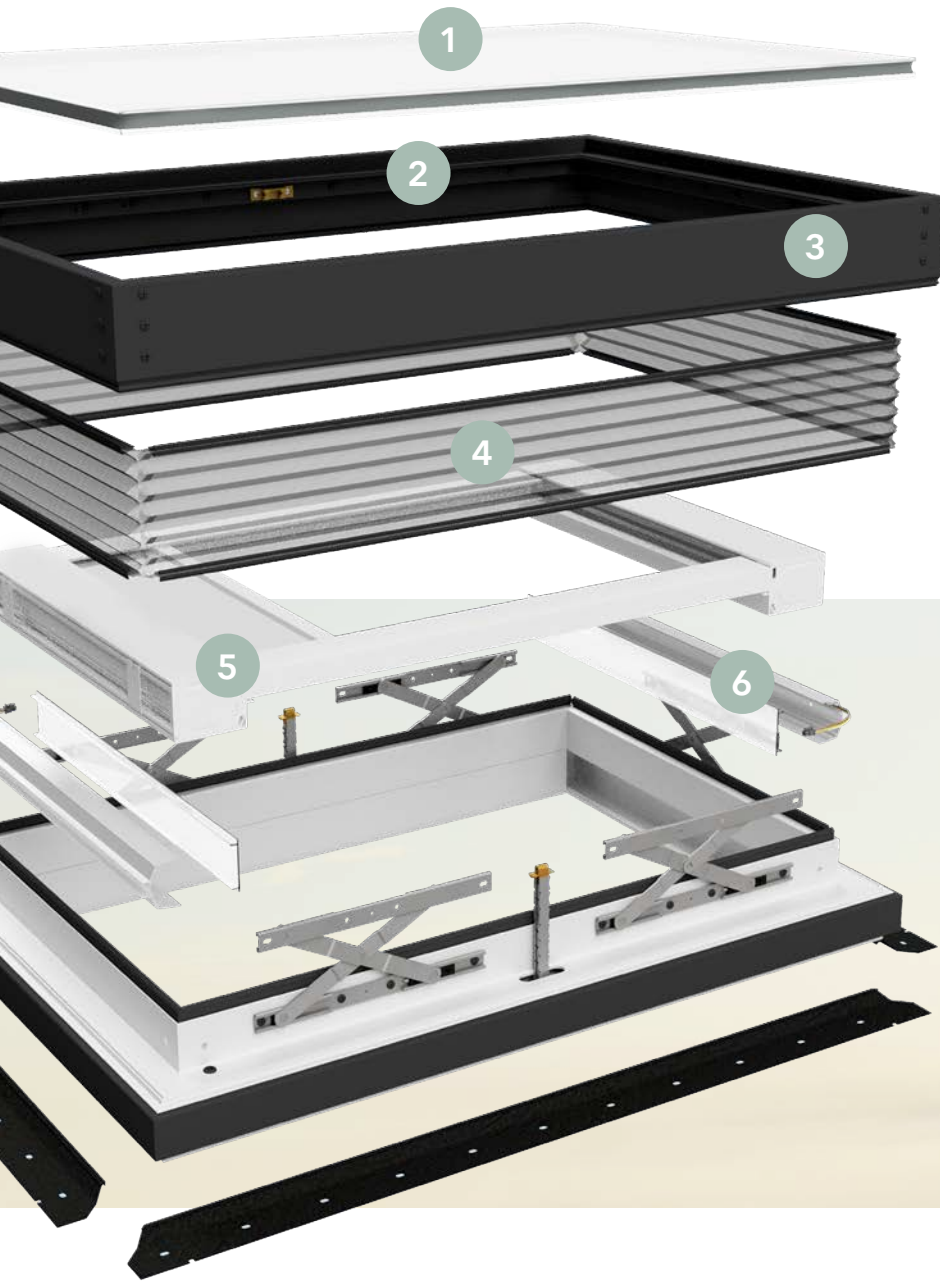

AWAKEN™

DISCOVER MARVIN AWAKEN SKYLIGHT

The Marvin Awaken Skylight was built to harness light and air in new ways. This smart skylight is the first to offer built-in, tunable lighting that mimics the ideal color temperature of natural light to provide the right light at the right time. Its unique, connected features make it easy to live better.

MARVIN AWAKEN SKYLIGHT - FIXED
provides design continuity for situations when it's important to match the aesthetics of operating skylights with non-featured units.

MARVIN SKYLIGHT
features a streamlined, low-profile frame without venting, lighting, or shade options.

* Tested with Max CN width 32" by Max CN height 60". Contact Marvin for additional test data in other sizes.

SIZING

SKYLIGHT FIXED	WIDTH				
	16"	24"	32"	48"	
HEIGHT	36"	●	●	●	●
	48"	●	●	●	●
	60"	●	●	●	●
	90"	●	●	●	●