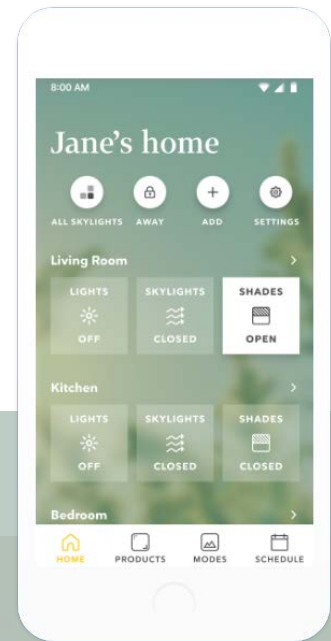

* Tested with Max CN width 32" by Max CN height 60". Contact Marvin for additional test data in other sizes.

SIZING

SKYLIGHT FIXED	WIDTH				
	16"	24"	32"	48"	
HEIGHT	36"	●	●	●	●
	48"	●	●	●	●
	60"	●	●	●	●
	90"	●	●	●	●

AWAKEN SKYLIGHT FIXED	WIDTH				
	16"	24"	32"	48"	
HEIGHT	36"	●	●	●	●
	48"	●	●	●	●
	60"	●	●	●	●
	90"	●	●	●	●

AWAKEN SKYLIGHT OPERATING	WIDTH				
	16"	24"	32"	48"	
HEIGHT	36"	●	●	●	●
	48"	●	●	●	●
	60"	●	●	●	●
	90"	●	●	●	●

WELL-BEING AT YOUR FINGERTIPS

Easily control the ventilation, lighting, and shading of your connected Marvin Awaken Skylight with a user-friendly app, wall switches, or smart home systems like Google Home, Amazon Alexa, and Samsung SmartThings.