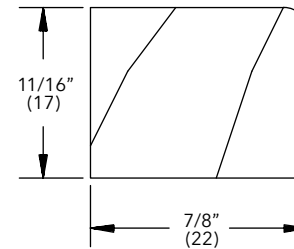

Replacement Stops - RT2

W4160

Elevate Casement Aluminum Round Top					
W4160 - Complete Set					
Shape	CN	Bare Wood	White	Designer Black	Clear
RT2	37W	31508133	39208133	39938133	33838133
RT2	49W	31508134	39208134	39938134	33838134
RT2	73W	31508135	39208135	39938135	33838135

Elevate Double Hung Aluminum Round Top					
W4160 - Complete Set					
Shape	CN	Bare Wood	White	Designer Black	Clear
RT2	68W	31508141	39208141	39938141	33838141
RT2	72W	31508144	39208144	39938144	33838144

Direct Glaze Door Transom Aluminum Round Top					
W4160 - Complete Set					
Shape	CN	Bare Wood	White	Designer Black	Clear
RT2	72W	31508144	39208144	39938144	33838144