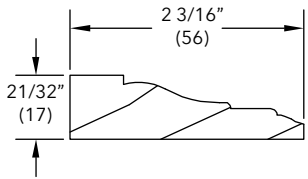

Interior Trim

W1366

A full set, including radius interior trim, is available to order through OMS in Configured Parts.

Length	Bare Wood	White	Designer Black	Clear
96 1/4" (2445)	31760796	39230796	39930796	31860796
120" (3048)	31760999	39230999	39930999	31860999