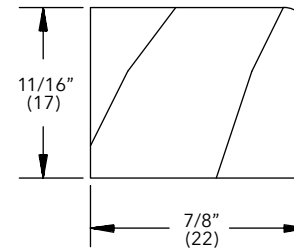

Replacement Stops - RT1

W4160

Elevate Casement Aluminum Round Top					
W4160 - Complete Set					
Shape	CN	Bare Wood	White	Designer Black	Clear
RT1	29-1W	31508191	39208191	39938191	33838191
RT1	33-1W	31508131	39208131	39938131	33838131
RT1	37-1W	31508132	39208132	39938132	33838132
RT1	21-2W	31508192	39208192	39938192	33838192
RT1	25-2W	31508193	39208193	39938193	33838193
RT1	29-2W	31508194	39208194	39938194	33838194
RT1	33-2W	31508164	39208164	39938164	33838164
RT1	37-2W	31508165	39208165	39938165	33838165
RT1	25-3W	31508165	39208165	39938165	33838165

Elevate Double Hung Aluminum Round Top					
W4160 - Complete Set					
Shape	CN	Bare Wood	White	Designer Black	Clear
RT1	30-1W	31508196	39208196	39938196	33838196
RT1	34-1W	31508197	39208197	39938197	33838197
RT1	36-1W	31508138	39208138	39938138	33838138
RT1	38-1W	31508198	39208198	39938198	33838198
RT1	42-1W	31508139	39208139	39938139	33838139
RT1	26-2W	31508172	39208172	39938172	33838172
RT1	30-2W	31508173	39208173	39938173	33838173
RT1	34-2W	31508199	39208199	39938199	33838199
RT1	36-2W	31508200	39208200	39938200	33838200
RT1	38-2W	31508140	39208140	39938140	33838140
RT1	42-2W	31508174	39208174	39938174	33838174