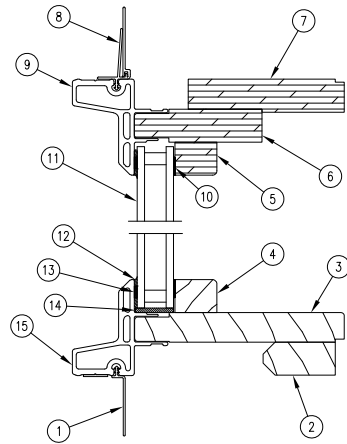

Head Jamb and Sill Detail

1. Sill Nailing Fin, V084
2. Sill Standing Block
3. Sill
4. Glazing Bead, W4160
5. Glazing Bead (Radiused), W4160
6. Primary Bent Frame
7. Secondary Bent Frame
8. Radius Nailing Fin, V110
9. Head Jamb Cladding
10. Glazing Tape
11. Insulating Glass
12. Silicone Sealant
13. Silicone Bump-On
14. Glass Setting Block
15. Sill Cladding
16. Jamb Cladding
17. Jamb Nailing Fin, V104
18. Jamb