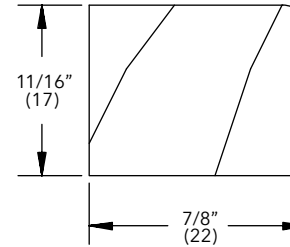

Replacement Stops - RT27, RT28, RT29 and Lineal

W4160

Circle Aluminum Round Top					
W4160 - Complete Set					
Shape	CN	Bare Wood	White	Designer Black	Clear
RT27	3636	31508180	39208180	39938180	33838180

Ellipse Aluminum Round Top					
W4160 - Complete Set					
Shape	CN	Bare Wood	White	Designer Black	Clear
RT28	3248	31508181	39208181	39938181	33838181

Elevate Casement Aluminum Round Top					
W4160 - Complete Set					
Shape	CN	Bare Wood	White	Designer Black	Clear
RT29	7318	31508195	39208195	39938195	33838195

Elevate Double Hung Aluminum Round Top					
W4160 - Complete Set					
Shape	CN	Bare Wood	White	Designer Black	Clear
RT29	7218	31508201	39208201	39938201	33838201

W4160 Lineal				
Length	Bare Wood	White	Designer Black	Clear
120"	32181298	39201798	33931298	33831298