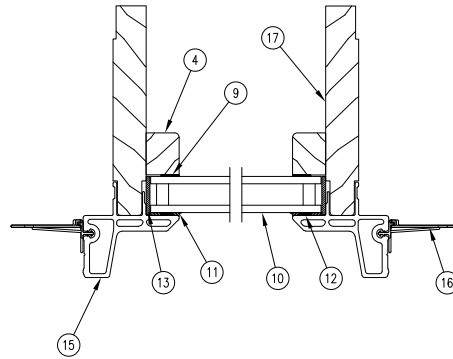

Jamb Detail, RT2 and RT6