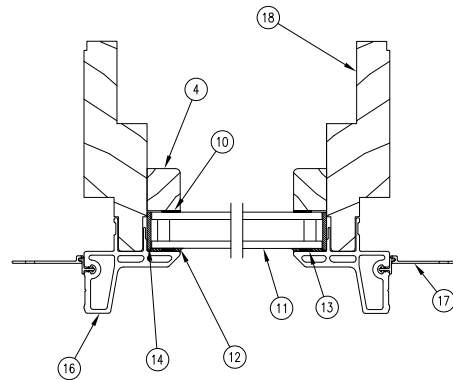

**Jamb Detail, RT7 and RT8**

**Jamb Detail, RT2 and RT6**

**Head Jamb and Sill Detail**

1. Sill Nailing Fin, V084
2. Sill Standing Block
3. Sill
4. Glazing Bead, W4160
5. Glazing Bead (Radiused), W4160
6. Primary Bent Frame
7. Secondary Bent Frame
8. Radius Nailing Fin, V110
9. Head Jamb Cladding
10. Glazing Tape
11. Insulating Glass
12. Silicone Sealant
13. Silicone Bump-On
14. Glass Setting Block
15. Sill Cladding
16. Jamb Cladding
17. Jamb Nailing Fin, V104
18. Jamb

**Jamb Detail, RT1, RT7, RT8, RT27, RT28**

**Jamb Detail, RT2, RT6**

# Glazing Tape

3/32" x 5/8"

NOTE: 2-sided adhesive foam tape

Length	PN
96" (2438)	11406227
150' (45.7 meters)	11406212