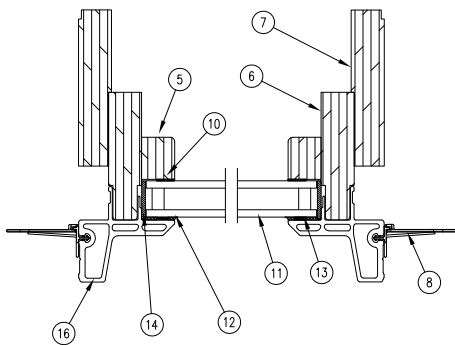

**Jamb Detail, RT7 and RT8**

**Jamb Detail, RT2 and RT6**

**Head Jamb and Sill Detail**

1. Sill Nailing Fin, V084
2. Sill Standing Block
3. Sill
4. Glazing Bead, W4160
5. Glazing Bead (Radiused), W4160
6. Primary Bent Frame
7. Secondary Bent Frame
8. Radius Nailing Fin, V110
9. Head Jamb Cladding
10. Glazing Tape
11. Insulating Glass
12. Silicone Sealant
13. Silicone Bump-On
14. Glass Setting Block
15. Sill Cladding
16. Jamb Cladding
17. Jamb Nailing Fin, V104
18. Jamb

**Jamb Detail, RT1, RT7, RT8, RT27, RT28**

**Jamb Detail, RT2, RT6**

# Glazing Tape

3/32" x 5/8"

NOTE: 2-sided adhesive foam tape

Length	PN
96" (2438)	11406227
150' (45.7 meters)	11406212