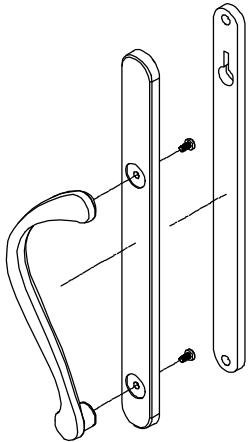

Cambridge Secondary Handle Set, Exterior

Usage Dates:

Used until 2/25/2019

Includes:

- 1 - Exterior handle
- 1 - Exterior escutcheon
- 1 - Hardware gasket
- 2 - Handle screws

Color	OXXO-R	OXXO-L
Almond Frost	11869589	11869590
White	11869585	11869586
Brass PVD	11869573	11869574
Satin Nickel PVD	11869577	11869578
Oil Rubbed Bronze PVD	11869581	11869582