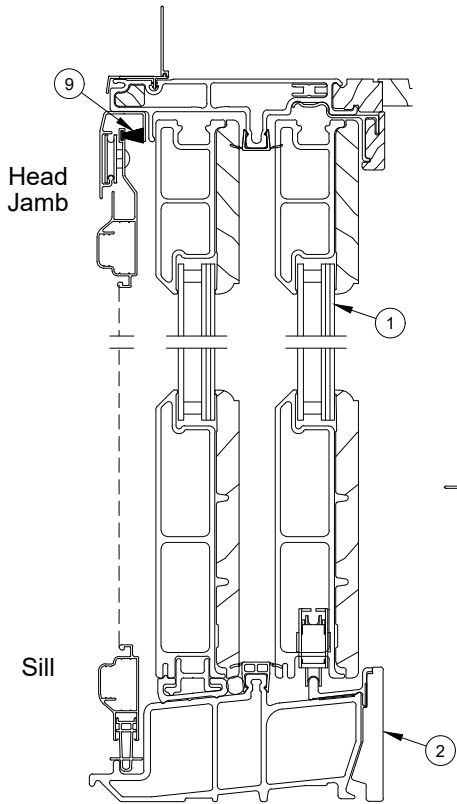

3 Panel Jamb Detail OXO HP

3 Panel Jamb Detail XO0 HP

**Stationary Jamb
Interior Painted
Units Only**

- | | |
|---|--|
| <ul style="list-style-type: none"> 1. Astragal Assembly 2. Connecting Barb, V803 3. Astragal Trim, W7718 4. OXO Astragal Parting Stop Weather Strip, V2396 5. Astragal Parting Stop, W7716 6. Astragal Stille Cap 7. Screen Stop Astragal Base, OXO, A3218 | <ul style="list-style-type: none"> 8. Screen Stop Astragal Cap, A1222 9. Interior Mull Trim, W7719 10. Stationary Panel Spline Insert, V2638 11. Stationary Panel Spline, A2967 12. Jamb Cover Base, V2937 13. Interior Jamb Cover, V2939 14. Interior Cover, Wood, W13506 15. Pile Weather Strip, (Sliding) |
|---|--|