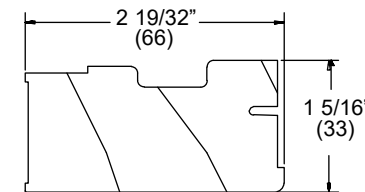

Locking Astragal, OXO

W7717

CN Height	Length	Handing	Finish and Part Number			
			Bare Wood	White	Designer Black	Clear
6-5	75 19/32" (1920)	LH	31527877	39237877	39239877	31600866
		RH	31527876	39237879	39239876	31600865
6-8	78 3/32" (1984)	LH	31527879	39237879	39239879	31600869
		RH	31527878	39237878	39239878	31600868
7-0	82 3/32" (2085)	LH	31527871	39237871	39239871	31600871
		RH	31527870	39237870	39239870	31600870
8-0	91 19/32" (2326)	LH	31527881	39237881	39239881	31600881
		RH	31527880	39237880	39239880	31600880