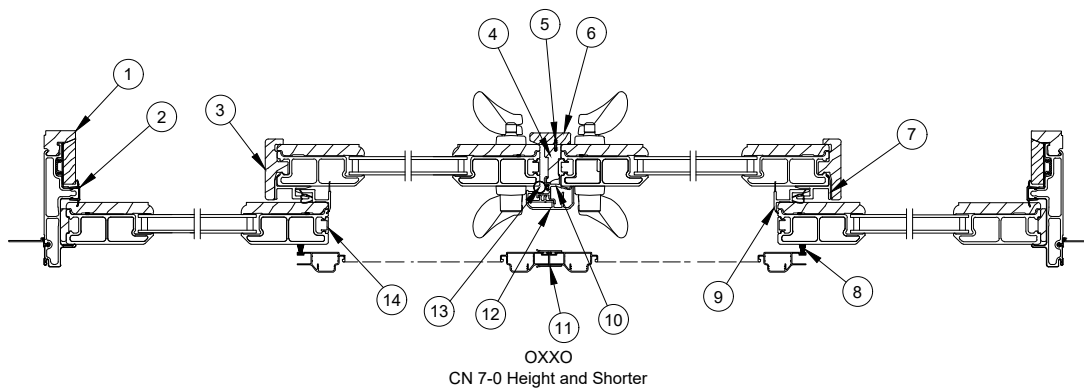

Jamb Detail
XO Operator

Stationary Jamb
Interior Painted
Units Only

Jamb Detail - OXO

Jamb Detail - XOO

**Stationary Jamb
Interior Painted
Units Only**

- | | |
|---|---|
| 1. Astragal, W7717 | 8. Stile Cover, A1222 |
| 2. Connecting Barb, V803 | 9. Mull Trim, W7719 |
| 3. Astragal Trim, W7718 | 10. Stationary Panel Spline Insert, V2638 |
| 4. OXO Astragal Parting Stop Weather Strip, V2396 | 11. Stationary Panel Spline, A2967 |
| 5. Astragal Parting Stop, W7716 | 12. Jamb Cover Base, V2937 |
| 6. Astragal Stile Cap | 13. Interior Jamb Cover, V2939 |
| 7. Screen Stop Astragal Base, OXO, A3218 | 14. Interior Jamb Cover, Wood, W13506 |
| | 15. Pile Weather Strip (Sliding) |