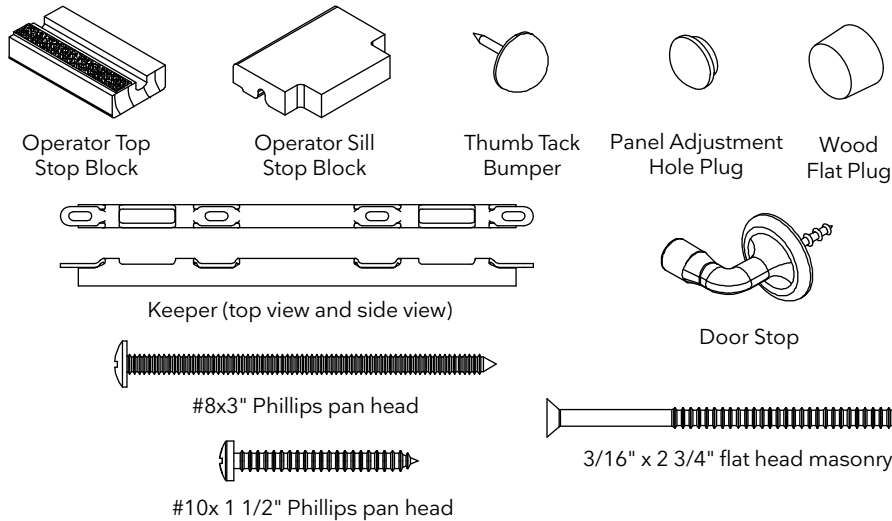

Sliding French Door Nail Fin Installation Kit

Usage dates:

Used prior to 4/25/2016

Includes:

- 1 – Operator top stop block (not included with OOX or XOO configurations)
- 1 – Door stops pair (included with OOX and XOO configurations)
- 1 – 3/8 Wood flat plugs (2 on 3 wide units)
- 5 or 6 – #8 x 3 pan head screws – pearl white
- 4 – #8 x 3 pan head screws – stainless steel
- 4 – #10 x 1 1/2 Phillips pan head screws (used on OXO configurations)
- 1 or 2 – 3/16 x 2 3/4 Flat head masonry screws (to fasten through sill liner into floor)
- 1 – General Sliding Door instruction (19970227)
- 1 – Elevate Sliding French Door Supplemental installation instruction (19970101)
- 1 – Operator sill stop block
- 2 – Thumb tack bumpers
- 2 – Panel adjustment hole plugs
- 1 – Keeper (10506789)

Operation	Color	PN
OX/XO	Bare	11896536
	White	39256536
OXO	Bare	11896538
	White	39256538
OOX/XOO	Bare	11896539
	White	39256539

Operator Top Stop Block   Panel Adjustment Hole Plug

Color	PN
Bare	11900315
White	39240315

Color	PN
Bare	01060619
White	39200619
Clear	31660619

Operator Sill Stop Block

Color	PN
Bare	11900320
White	39240320