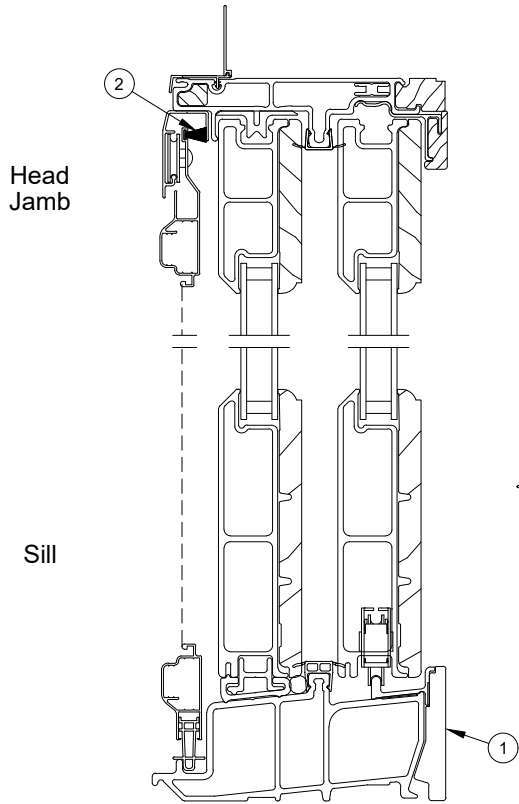

2-Panel XO - Jamb