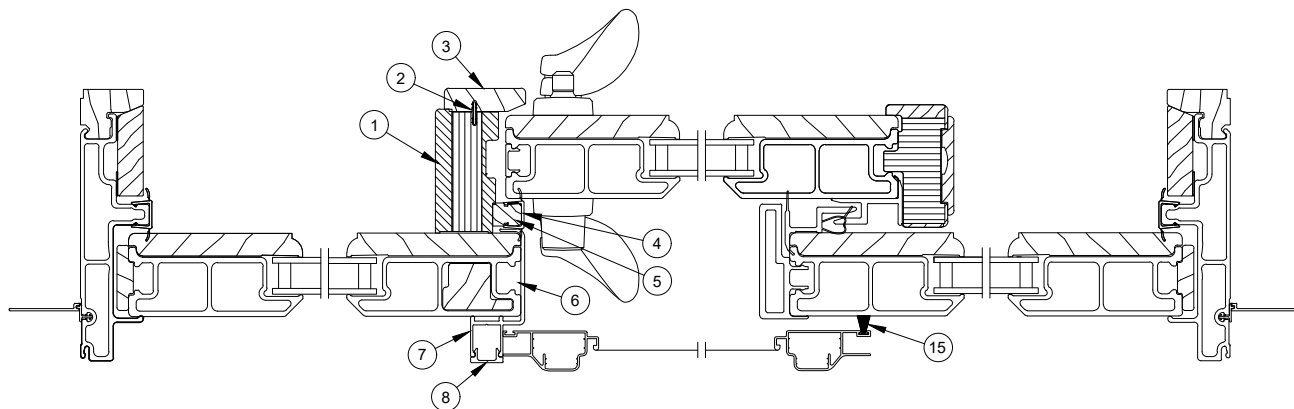

3 Panel Jamb Detail OXO HP