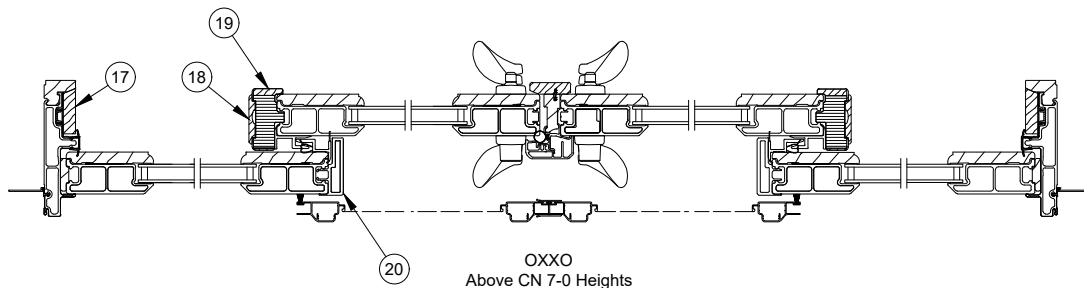

Jamb Detail
XO Operator

Stationary Jamb
Interior Painted
Units Only

Jamb Detail - OXO

Jamb Detail - XOO

**Stationary Jamb
Interior Painted
Units Only**

- | | |
|---|---|
| 1. Astragal, W7717 | 8. Stile Cover, A1222 |
| 2. Connecting Barb, V803 | 9. Mull Trim, W7719 |
| 3. Astragal Trim, W7718 | 10. Stationary Panel Spline Insert, V2638 |
| 4. OXO Astragal Parting Stop Weather Strip, V2396 | 11. Stationary Panel Spline, A2967 |
| 5. Astragal Parting Stop, W7716 | 12. Jamb Cover Base, V2937 |
| 6. Astragal Stile Cap | 13. Interior Jamb Cover, V2939 |
| 7. Screen Stop Astragal Base, OXO, A3218 | 14. Interior Jamb Cover, Wood, W13506 |
| | 15. Pile Weather Strip (Sliding) |