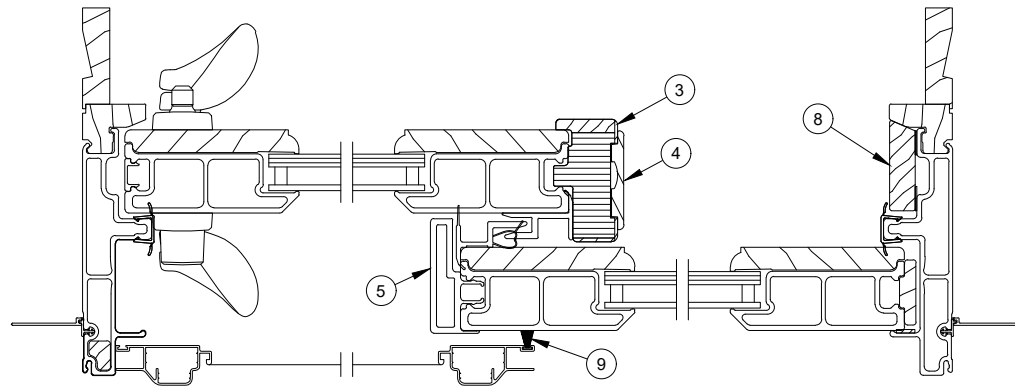

3 Panel Jamb Detail OXO HP

3 Panel Jamb Detail XO0 HP

**Stationary Jamb
Interior Painted
Units Only**

- | | |
|---|--|
| <ul style="list-style-type: none"> 1. Astragal Assembly 2. Connecting Barb, V803 3. Astragal Trim, W7718 4. OXO Astragal Parting Stop Weather Strip, V2396 5. Astragal Parting Stop, W7716 6. Astragal Stille Cap 7. Screen Stop Astragal Base, OXO, A3218 | <ul style="list-style-type: none"> 8. Screen Stop Astragal Cap, A1222 9. Interior Mull Trim, W7719 10. Stationary Panel Spline Insert, V2638 11. Stationary Panel Spline, A2967 12. Jamb Cover Base, V2937 13. Interior Jamb Cover, V2939 14. Interior Cover, Wood, W13506 15. Pile Weather Strip, (Sliding) |
|---|--|