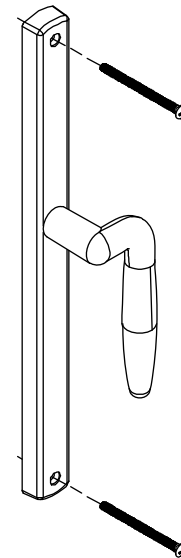

Northfield Passive Handle Set, Interior, 1”

Includes:

- 1 - Handle
- 1 - Exterior escutcheon
- 1 - Handle screws
- 1 - Handle bracket
- 2 - Bracket screws
- 1 - Instruction card
- 1 - Allen wrench

Color	OXXO-R	OXXO-L
White	11868140	11868141
Brass PVD	11868142	11868143
Satin Nickel PVD	11868144	11868145
Oil Rubbed Bronze PVD	11868146	11868147
Almond Frost	11868148	11868149
Matte Black	11868150	11868151

OXXO-R shown