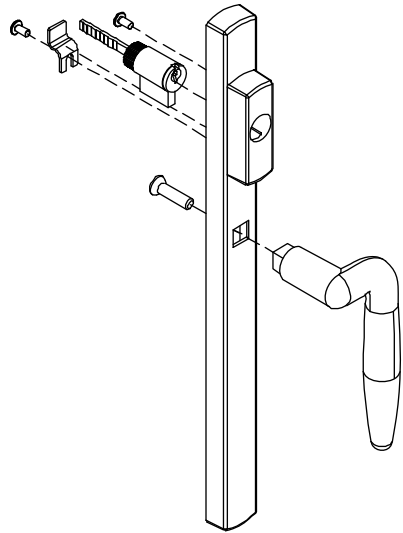

Northfield Active Handle Set, Exterior, 1”

Includes:

- 1 - Handle
- 1 - Exterior escutcheon
- 1 - Handle screw
- 1 - Handle bracket
- 2 - Handle bracket screws
- 1 - Keyed cylinder
- 2 - Z-clip/keyed cylinder cover screws
- 1 - Z-clip
- 2 - Keys
- 1 - Instruction card
- 1 - Allen wrench

Color	XO/XOO/OXO-R OXXO-R	OX/OOX/OXO-L OXXO-L
White	11868101	11868100
Brass PVD	11868103	11868102
Satin Nickel PVD	11868105	11868104
Oil Rubbed Bronze PVD	11868107	11868106
Almond Frost	11868109	11868108
Matte Black	11868111	11868110

XO/OOX/OXO-R/OXXO-R shown

Northfield Active Handle Set, Interior, 1”

Includes:

- 1 - Handle
- 1 - Thumb turn
- 1 - Interior escutcheon
- 2 - Machine screws
- 1 - Handle screw
- 1 - Handle bracket
- 2 - Handle escutcheon bracket screws
- 1 - Tail piece
- 1 - Instruction card
- 1 - Allen wrench

Color	XO/XOO/OXO-R OXXO-R	OX/OOX/OXO-L OXXO-L
White	11868120	11868121
Brass PVD	11868122	11868123
Satin Nickel PVD	11868124	11868125
Oil Rubbed Bronze PVD	11868126	11868127
Almond Frost	11868128	11868129
Matte Black	11868130	11868131