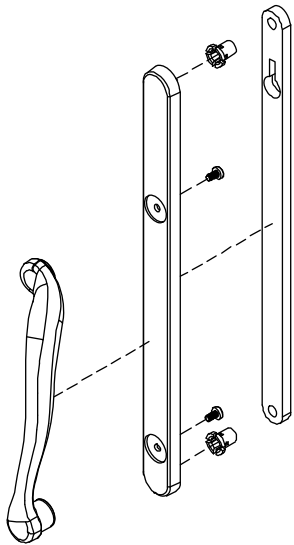

Cambridge Passive Handle Set, Exterior

Includes:

- 1 - Handle
- 1 - Exterior escutcheon
- 1 - Handle gasket
- 2 - Handle screws
- 2 - Post nuts
- 1 - Instruction card
- 1 - Allen wrench

Color	OXXO-R	OXXO-L
	OX, OOX, OXO-L (Elevate Sliding French Door Non-Keyed only)	XO, XOO, OXO-R (Elevate Sliding Patio Door Non-Keyed only)
White	228878	228879
Brass PVD	228876	228877
Satin Nickel PVD	228874	228875
Oil Rubbed Bronze PVD	228872	228873
Almond Frost	228870	228871
Matte Black	228868	228869

OXXO-L shown