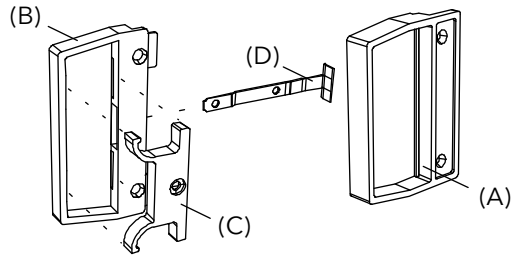

NOTE: *DISC (LA) used prior to 10/29/2022

Screen Handle Assembly

Includes:

- 1 - Exterior handle - a
- 1 - Interior handle - b
- 1 - Slide - c
- 1 - Latch - d
- 3 - Screws
- 1 - Rivet

Color	PN
Black	10150028