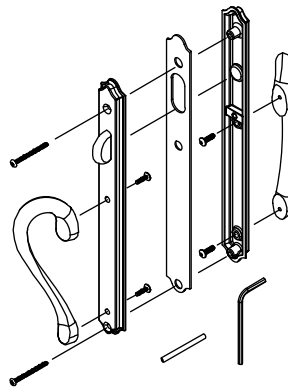

Handle Replacement Package

No longer available. Replace with current Cambridge Handle Set. To drill for current handle set, see Keyed Handle Set Retrofit Field Applied Instruction (19972234) for template.

Usage: 3/2003 to 6/2008