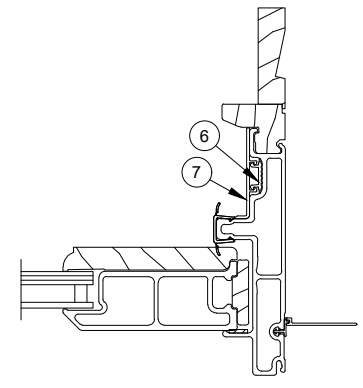

Stationary Jamb
Interior Painted
Units Only

1. IZ3 Glass
2. Sill Liner, V2953
3. IZ3/HP Interior LVL Astragal, W10197
4. IZ3/HP Interior Astragal Cap, W10324
5. IZ3/HP Exterior Astragal, A1703
6. Jamb Cover Base, V2937
7. Interior Jamb Cover, V2939
8. Interior Cover, Wood, W13506
9. Pile Weather Strip (Sliding)