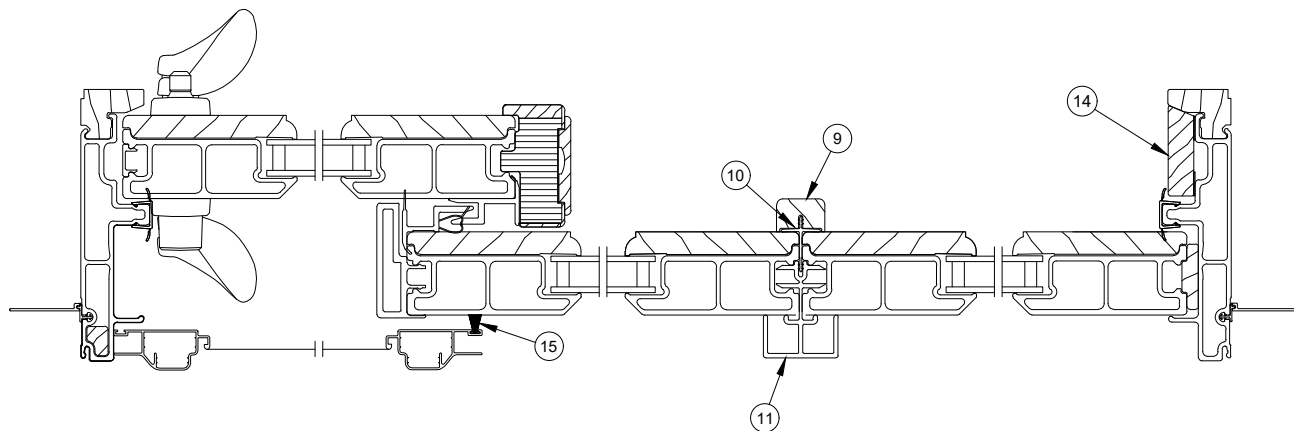

3 Panel Jamb Detail XO0 HP