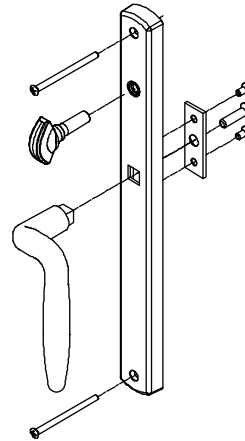

Includes:

- 1 - Interior handle
- 1 - Interior escutcheon
- 1 - Thumb turn
- 1 - #8-32 machine screws
- 1 - Handle screw
- 1 - Bracket
- 2 - Bracket screws
- 1 - Instruction

Color	XO/XOO/OXO-R OXXO-R	OX/OOX/OXO-L OXXO-L
Almond Frost	11869031	11869036
White	11869032	11869037
Brass PVD	11869033	11869038
Satin Nickel PVD	11869034	11869039
Oil Rubbed Bronze PVD	11869035	11869040