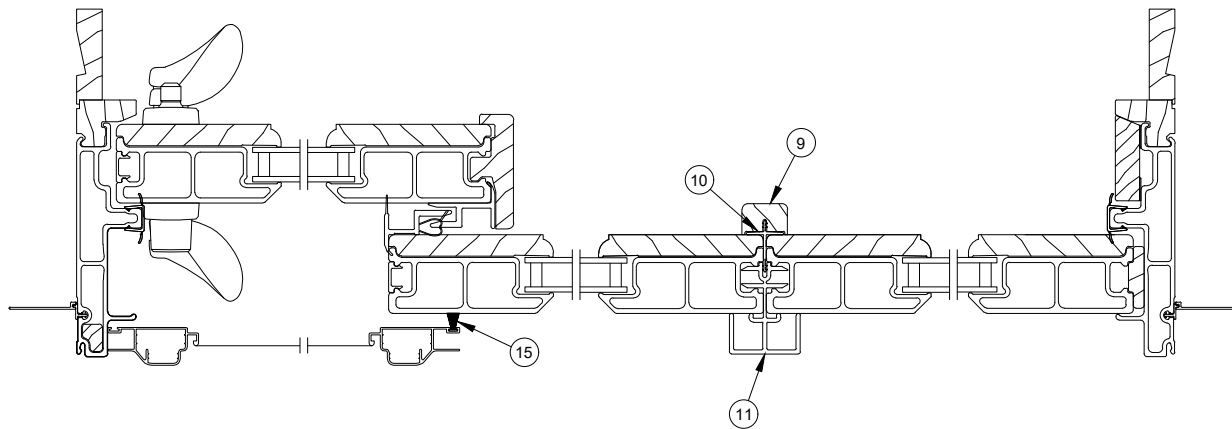

Jamb Detail - XOO