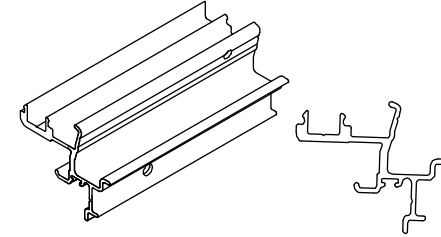

Astragal Base, OXXO

A3129

NOTE: Units manufactured prior to April 2015 also need to order shoot Bolt Guide Insert (10500467).

CN	Length	Color, Handing and Part Number					
		Stone White		Pebble		Bronze	
		LH	RH	LH	RH	LH	RH
6-5 height	77 3/32" (1958)	18540066	18540065	18541066	18541065	18542066	48542065
6-8 height	79 19/32" (2022)	18540069	18540068	18541069	18541068	18542068	18542068
7-0 height	81 15/32" (2069)	18540071	18540070	18541071	18541070	18542071	18542070
8-0 height	93 3/32" (2365)	18540081	18540080	18541081	18541080	18542081	18542080

CN	Length	Color, Handing and Part Number							
		Cashmere PN		Ebony PN		Gunmetal		*Evergreen PN	
		LH	RH	LH	RH	LH	RH	LH	RH
6-5 height	77 3/32" (1958)	18544066	18544065	18540966	18540965	18883066	18883065	18544066	18544065
6-8 height	79 19/32" (2022)	18544069	48544068	18540969	18540968	18883069	18883068	18544069	48544068
7-0 height	81 15/32" (2069)	18544071	18544070	18540971	18540970	18803071	18883070	18543071	18543070
8-0 height	93 3/32" (2365)	18544081	18544080	18540981	18540980	18803081	18883080	18544081	18544080

NOTE: *DISC (LA) used prior to 10/29/2022

Suggested Fasteners	PN
11 - #7 x 3/4" Type A-17, Phillips, pan head, full thread, stainless steel screw.	11806164

Astragal Cap, OXXO

A2569

CN	Length	Color and Part Number						
		Stone White	Pebble	Bronze	Cashmere	Ebony	Gunmetal	*Evergreen
6-5 height	75 11/64" (1909)	11870165	11870265	11870365	11870565	11870865	18870765	11870765
6-8 height	77 43/64" (1973)	11870168	11870268	11870368	11870568	11870868	18870768	11870768
7-0 height	81 43/64" (2075)	11870170	11870270	11870370	11870570	11870870	18870770	11870770
8-0 height	91 11/64" (2316)	11870180	11870280	11870380	11870580	11870880	18870780	11870780