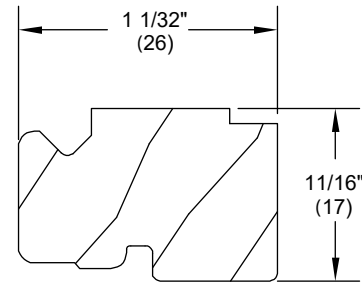

Usage Dates:

Pre 3/1/2004

CN Width	Length	Finish and Part Number	
		Bare Wood	White
6-0	71 7/8" (1826)	31518660	39228660
9-0	107 7/8" (2740)	31518690	39228690