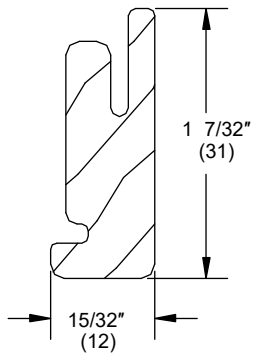

Panel Guide

W8566

Usage Dates:

Pre 3/1/2004

CN Width	Length	Finish and Part Number	
		Bare Wood	White
6-0	69 5/16" (1761)	31518760	39228760
9-0	105 5/16" (2675)	31518795	39228795

Head Jamb Liner

W8565

Usage Dates: