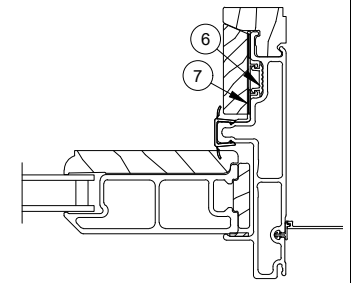

Stationary Jamb
Interior Painted
Units Only

1. Sill Liner, V2953
2. Pile Weather Strip (Sliding)
3. IZ3/HP Interior LVL Astragal, W10197
4. IZ3/HP Interior Astragal Cap, W10324
5. Interior Jamb Cover, Wood, W13506
6. Jamb Cover Base, V2937
7. Interior Jamb Cover, V2939
8. IZ3/HP Exterior Astragal, A1703