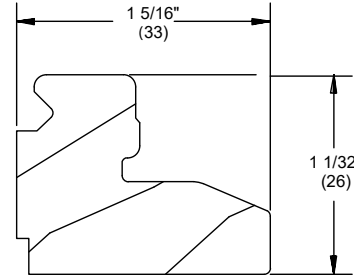

Jamb Liner

W7623

Usage Dates:

Prior to 6/2011

CN	Length	Finish and Part Number	
		Bare Wood	White
6-5 height	77 3/16" (1961)	31518465	39228465
6-8 height	79 11/16" (2024)	31518468	39228468
8-0 height	93 3/16" (2367)	31518480	39228480