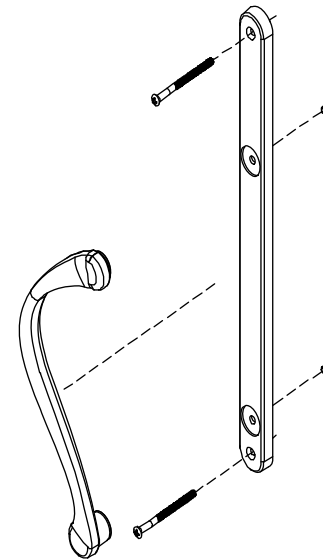

OXXO-L shown

Northfield Active Handle Set, Exterior, 1”

Includes:

- 1 - Handle
- 1 - Exterior escutcheon
- 1 - Handle screw
- 1 - Handle bracket
- 2 - Handle bracket screws
- 1 - Keyed cylinder
- 2 - Z-clip/keyed cylinder cover screws
- 1 - Z-clip
- 2 - Keys
- 1 - Instruction card
- 1 - Allen wrench