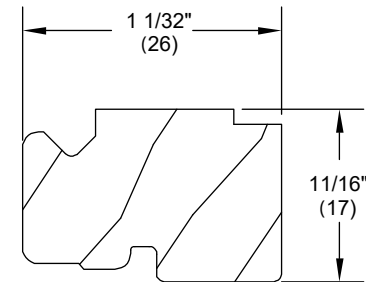

Head Jamb Liner

W8565

CN Width	Length	Finish and Part Number			
		Bare Wood	White	Designer Black	Clear
5-0	58 7/8" (1495)	31518650	39228650	39229050	31618650
6-0	70 7/8" (1800)	31518655	39228655	39229055	31618655
7-6	88 3/8" (2245)	31518676	39228676	39229076	31618676
8-0	94 7/8" (2410)	31518680	39228680	39229081	31618681
9-0	106 3/8" (2702)	31518692	39228692	39229095	31618690
10-0	116 7/8" (2969)	31518610	39228610	39229010	31618610
12-0 (4 panel)	140 7/8" (3578)	31518612	39228612	39229012	31618612
12-0 (3 panel)	142 3/8" (3616)	31518613	39228613	39229013	31618613
16-0	188 7/8" (4797)	31518616	39228616	39229016	31618616