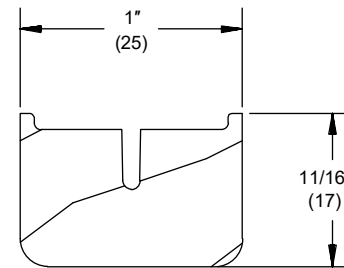

Panel Guide

W8566

Usage Dates:

Pre 3/1/2004

CN Width	Length	Finish and Part Number	
		Bare Wood	White
6-0	69 5/16" (1761)	31518760	39228760
9-0	105 5/16" (2675)	31518795	39228795

Head Jamb Liner

W8565

Usage Dates: