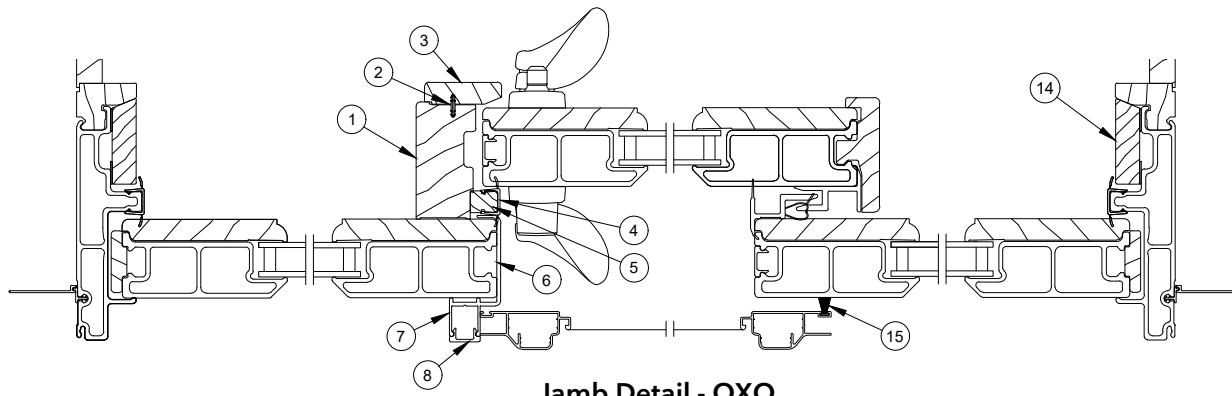

Jamb Detail - OXO