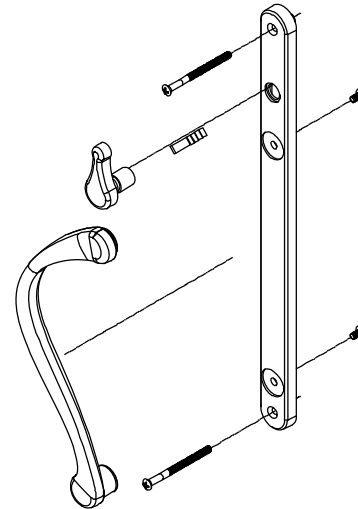

XO/XOO/OXO-R/OXXO-R shown