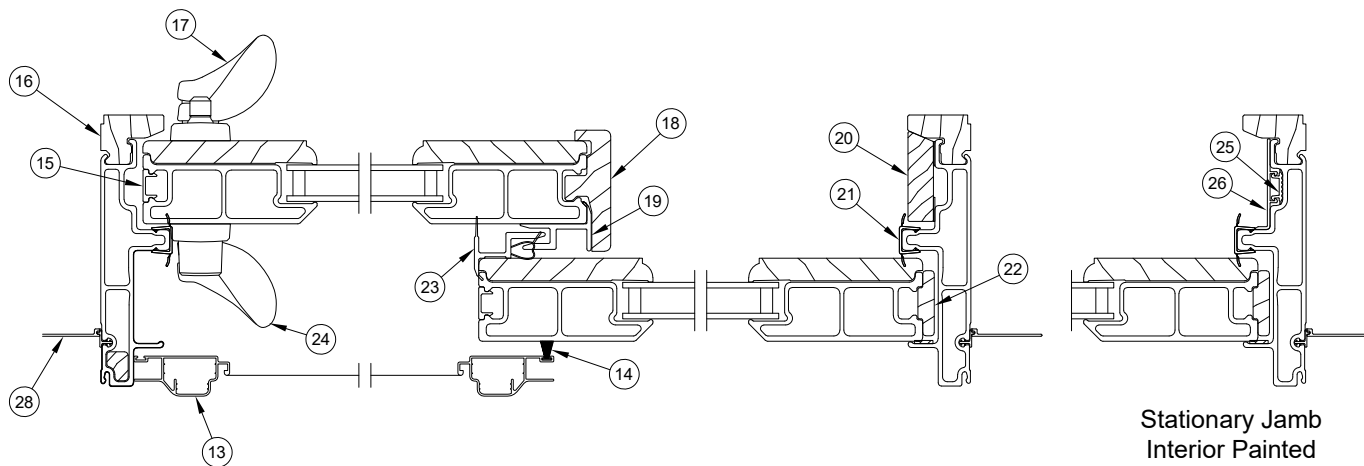

Jamb Detail
XO Operator

Stationary Jamb
Interior Painted
Units Only