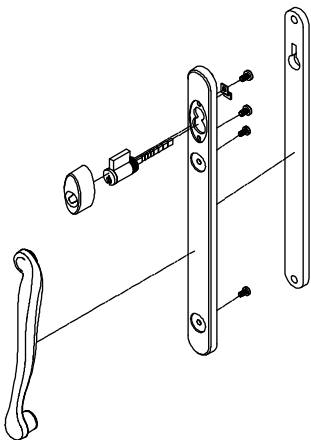

Cambridge Primary Handle Set, Exterior

Usage Dates:

Used until 2/25/2019

Includes:

- 1 - Exterior handle
- 1 - Exterior escutcheon
- 1 - Hardware gasket
- 1 - Z Clip
- 1 - Keyed cylinder
- 2 - Keys
- 2 - Keyed cylinder cover screws
- 2 - Handle screws

Color	XO/XOO/OXO-R OXXO-R	OX/OOX/OXO-L OXXO-L
Almond Frost	11869011	11869016
White	11869012	11869017
Brass PVD	11869013	11869018
Satin Nickel PVD	11869014	11869019
Oil Rubbed Bronze PVD	11869015	11869020