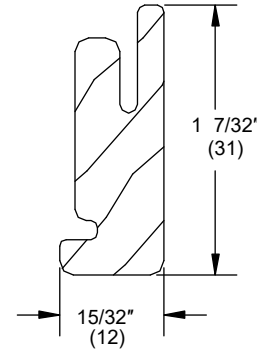

Panel Guide

W8566

NOTE: *CNs marked NA can be cut down from the next larger size

CN Width	Length	Finish and Part Number			
		Bare Wood	White	Designer Black	Clear
5-0	56 6/16" (1430)	31518750	39228750	39229750	31618750
6-0	68 5/16" (1735)	31518755	39228755	39229755	31618755
7-6	85 13/16" (2180)	31518776	39228776	39229776	31618776
8-0	92 5/16" (2345)	31518780	39228780	39229779	31618780
9-0	103 13/16" (2637)	31518792	39228792	39229792	31618790
10-0	114 5/16" (2904)	31518710	39228710	39229710	31618710
12-0 (4 panel)	138 5/16" (3513)	31518712	39228712	39229712	31618712
12-0 (3 panel)	139 13/16" (3551)	31518713	39228713	NA*	NA*
16-0	186 5/16" (4732)	31518716	39228716	39229716	31618716