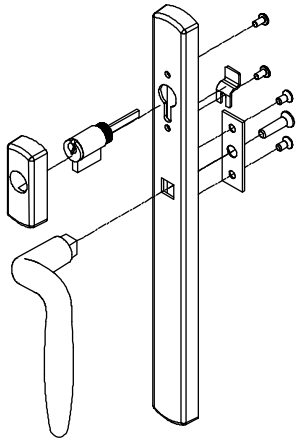

Northfield Primary Handle Set, Exterior

Usage Dates:

Used until 2/25/2019

Includes:

- 1 - Exterior handle
- 1 - Exterior escutcheon
- 1 - Hardware gasket
- 1 - Z Clip
- 2 - Keyed cylinder cover screws
- 1 - Handle screw
- 1 - Bracket
- 2 - Bracket screws
- 2 - Keys
- 1 - Keyed cylinder

Color	XO/XOO/OXO-R OXXO-R	OX/OOX/OXO-L OXXO-L
Almond Frost	11869041	11869046
White	11869042	11869047
Brass PVD	11869043	11869048
Satin Nickel PVD	11869044	11869049
Oil Rubbed Bronze PVD	11869045	11869050