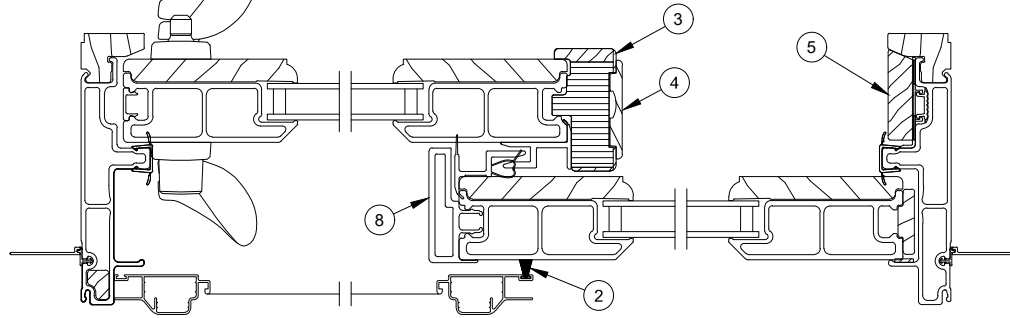

2-Panel XO - Jamb