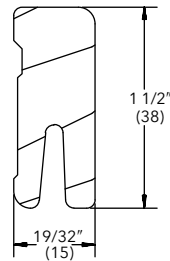

Oak Sill Liner, W2528

No Longer Available, replace with W10252

Pre 4/25/2016