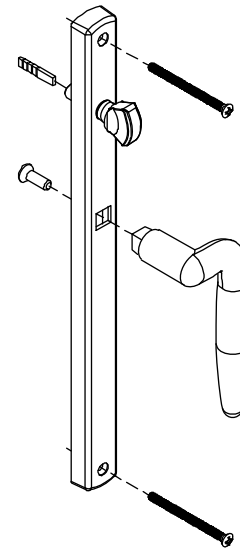

OX/OOX/OXO-L/OXXO-L shown