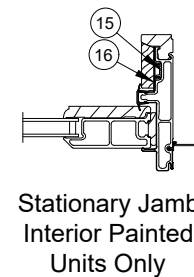

Jamb Detail
XO Operator

Stationary Jamb
Interior Painted
Units Only

Jamb Detail - OXO

Jamb Detail - XOO

**Stationary Jamb
Interior Painted
Units Only**

- | | |
|---|---|
| 1. Astragal, W7717 | 8. Stile Cover, A1222 |
| 2. Connecting Barb, V803 | 9. Mull Trim, W7719 |
| 3. Astragal Trim, W7718 | 10. Stationary Panel Spline Insert, V2638 |
| 4. OXO Astragal Parting Stop Weather Strip, V2396 | 11. Stationary Panel Spline, A2967 |
| 5. Astragal Parting Stop, W7716 | 12. Jamb Cover Base, V2937 |
| 6. Astragal Stile Cap | 13. Interior Jamb Cover, V2939 |
| 7. Screen Stop Astragal Base, OXO, A3218 | 14. Interior Jamb Cover, Wood, W13506 |
| | 15. Pile Weather Strip (Sliding) |