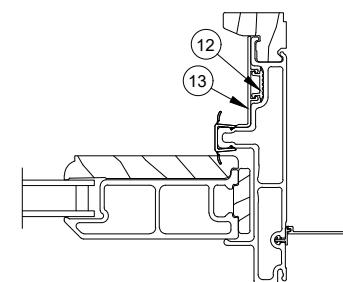

3 Panel Jamb Detail OXO HP

3 Panel Jamb Detail XO0 HP

**Stationary Jamb
Interior Painted
Units Only**

- | | |
|---|--|
| <ul style="list-style-type: none"> 1. Astragal Assembly 2. Connecting Barb, V803 3. Astragal Trim, W7718 4. OXO Astragal Parting Stop Weather Strip, V2396 5. Astragal Parting Stop, W7716 6. Astragal Stille Cap 7. Screen Stop Astragal Base, OXO, A3218 | <ul style="list-style-type: none"> 8. Screen Stop Astragal Cap, A1222 9. Interior Mull Trim, W7719 10. Stationary Panel Spline Insert, V2638 11. Stationary Panel Spline, A2967 12. Jamb Cover Base, V2937 13. Interior Jamb Cover, V2939 14. Interior Cover, Wood, W13506 15. Pile Weather Strip, (Sliding) |
|---|--|