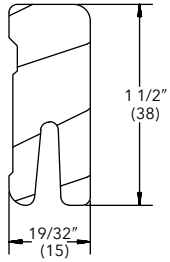

Jamb Liner

W7623

Usage Dates:

Prior to 6/2011

CN	Length	Finish and Part Number	
		Bare Wood	White
6-5 height	77 3/16" (1961)	31518465	39228465
6-8 height	79 11/16" (2024)	31518468	39228468
8-0 height	93 3/16" (2367)	31518480	39228480