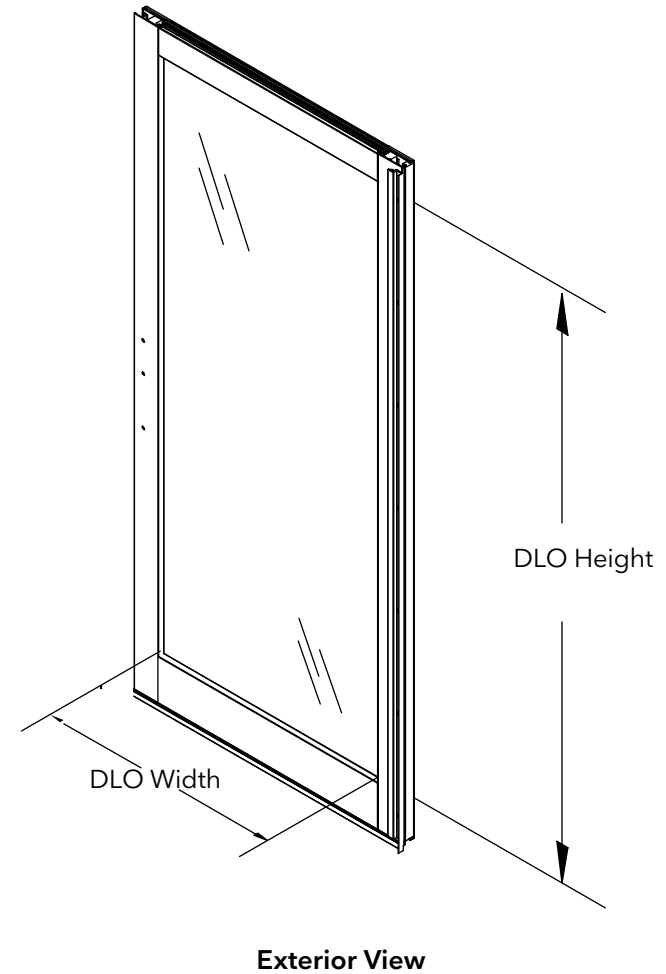

When ordering replacement panels specify:

1. Size and configuration;
2. Operator or stationary;
3. Handing;
4. Exterior color;
5. Interior finish;
6. Glazing;
7. Beige or Bronze sill.

NOTE: Operator panels include rollers, lock box, interlock, aluminum and wood fillers. Stationary panels include interlock, stationary panel brackets, aluminum filler, head jamb foam block and wood spacers, 4 panel secondary operator panels include astragal components and flushbolt actuators.

NOTE: When ordering replacement operator panels for OXXO units RO 86 1/2" and shorter and manufactured prior to 4/25/16, be sure to order an additional Stile Wood Filler (W12671) for the other operator panel to avoid aesthetic mismatch between panels.

NOTE: When ordering replacement stationary panels for OXXO units manufactured prior to 4/25/16, color mismatch will exist on the Top Stationary Panel Bracket. Suggestion is to order two bracket covers (PN 10500801) to conceal Top Stationary Panel Brackets.

NOTE: Panel is not reglazable; glass replacement will require a new panel.

Elevate Sliding French Door Manufactured 2003 to 3/1/2004	
Daylight Opening to Panel OM	
Daylight Opening Width + 7 1/4" = OM Width of Panel	
Daylight Opening Height + 9 5/8" = OM Height of Panel	
Width	
CN Size	OM Width
5-0	29 5/8" (752)
6-0 retro	35 5/8" (905)
6-0/9-0	36 1/8" (918)
8-0	47 5/8" (1210)
Height	
CN Size	OM Height
6-5	76 23/32" (1949)
6-8	79 7/32" (2012)
8-0	92 23/32" (2355)

Elevate Sliding French Door Manufactured 3/1/2004 to present	
Daylight Opening to Panel OM	
Daylight Opening Width + 7 1/4" = OM Width of Panel	
Daylight Opening Height + 9 5/8" = OM Height of Panel	
Width	
CN Size	OM Width
5-0/7-6/10-0	29 5/8" (752)
6-0/9-0/12-0 (4 panel)	35 5/8" (905)
8-0/12-0 (3 panel)/16-0	47 5/8" (1210)
Height	
CN Size	OM Height
6-5	76 23/32" (1949)
6-8	79 7/32" (2012)
7-0	83 7/32" (2114)
8-0	92 23/32" (2355)