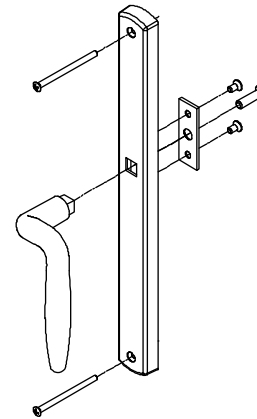

Includes:

- 1 - Interior handle
- 1 - Interior escutcheon
- 1 - #8-32 machine screws
- 1 - Handle screw
- 1 - Instruction

Color	OXXO-R	OXXO-L
Almond Frost	11869197	11869198
White	11869193	11869194
Brass PVD	11869051	11869052
Satin Nickel PVD	11869055	11869056
Oil Rubbed Bronze PVD	11869059	11869060