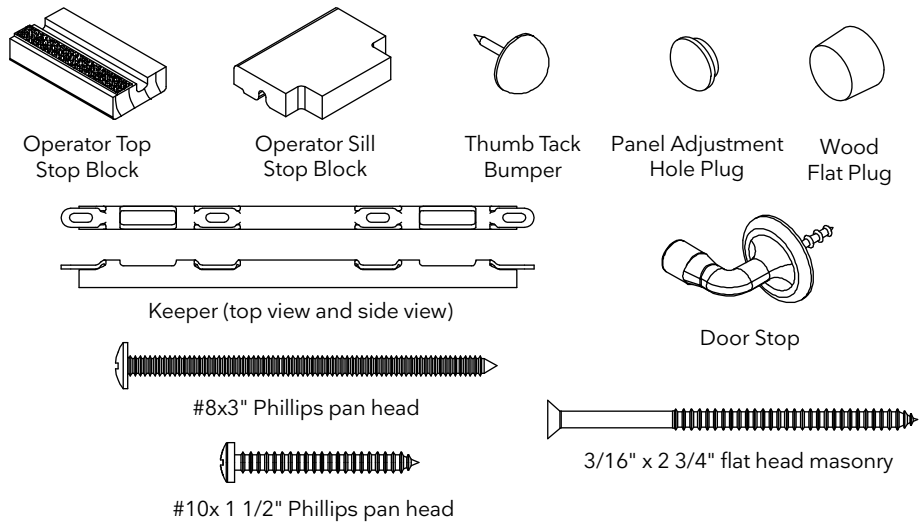

Sliding French Door Installation Kit

Usage dates:

Used prior to 4/25/2016

Includes:

- 1 – Operator top stop block (not included with OOX or XOO configurations)
- 1 – Door stops (included with OOX and XOO configurations)
- 1 – 3/8 Wood flat plugs (2 on 3 wide units)
- 7,10 or 11 – #8 x 3 Phillips pan head screws –pearl white
- 4 – #10 x 1 1/2 Phillips pan head screws (used on OXO configurations)
- 1 or 2 – 3/16 x 2 3/4 flat head masonry screws (to fasten through sill liner into floor)
- 1 – General Sliding Door installation instruction(19970227)
- 1 – Elevate Sliding French Door Supplemental installation instruction(19970101)
- 1 – Operator sill stop block
- 2 – Thumb tack bumpers
- 2 – Panel adjustment hole plugs
- 1 – Keeper (10506788)
- 1 – Warranty kit

Operation	Color	PN
OX/XO	Bare	11896530
	White	39256530
OXO	Bare	11896532
	White	39256532
OOX/XOO	Bare	11896534
	White	39256534