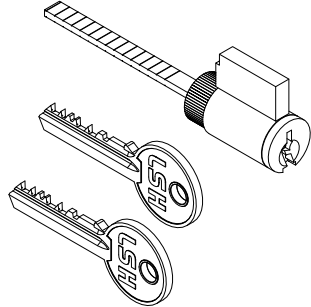

Cambridge Handle Screws

Includes:

2 - #8 x 7/16" button head cap screw - attach handle to escutcheon.

Color	PN
Zinc	118095

Handle Z-Clip

Includes:

1 - Z-Clip Screw

Handle Style	PN
Cambridge	108815
Northfield	108817

Keyed Cylinder

Includes:

- 1 - Lock Cylinder
- 2 - Keys

NOTE: For keyed alike cylinders, please contact your Marvin representative. Please supply the original order number if possible.

PN
108810

Tail Piece/Extension, Interior Active Handle