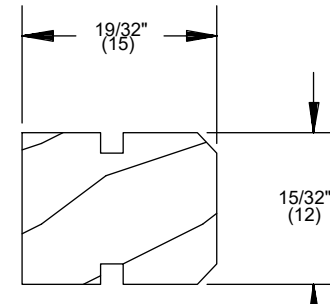

Astragal Parting Stop, OXO

W7716

CN Height	Length	Finish and Part Number			
		Bare Wood	White	Designer Black	Clear
6-5	75 19/32" (1920)	31517865	39227865	39209665	31610665
6-8	78 3/32" (1984)	31517868	39227868	39209668	31610668
7-0	82 3/32" (2085)	31517870	39227870	39209670	31610670
8-0	91 19/32" (2326)	31517880	39227880	39209680	31610680