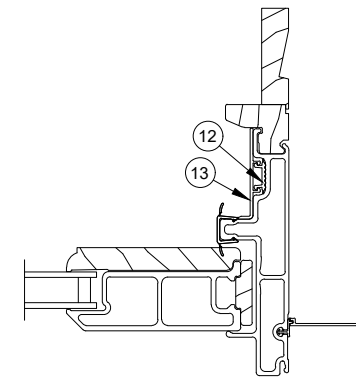

Jamb Detail
XO Operator

Stationary Jamb
Interior Painted
Units Only

Jamb Detail - OXO

Jamb Detail - XOO

**Stationary Jamb
Interior Painted
Units Only**

- | | |
|---|---|
| 1. Astragal, W7717 | 8. Stile Cover, A1222 |
| 2. Connecting Barb, V803 | 9. Mull Trim, W7719 |
| 3. Astragal Trim, W7718 | 10. Stationary Panel Spline Insert, V2638 |
| 4. OXO Astragal Parting Stop Weather Strip, V2396 | 11. Stationary Panel Spline, A2967 |
| 5. Astragal Parting Stop, W7716 | 12. Jamb Cover Base, V2937 |
| 6. Astragal Stile Cap | 13. Interior Jamb Cover, V2939 |
| 7. Screen Stop Astragal Base, OXO, A3218 | 14. Interior Jamb Cover, Wood, W13506 |
| | 15. Pile Weather Strip (Sliding) |