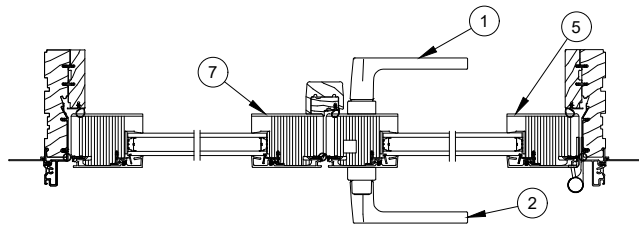

Head Jamb and Performance Sill Detail

Accessibility Sill Detail

X L Jamb

XX L Jamb

- |  |  |  |
|--|--|--|
| 1. Head Jamb Nailing Fin, V119             | 8. Sill Liner, A3727                   | 14. Adjustable Hinge                               |
| 2. Exterior Vinyl Frame Cover, V3224       | 9. Astragal Base, W13639               | 15. Inactive Weather Strip, V3242                  |
| 3. Panel Cover Weather Strip, V3241        | 10. Astragal Cap (Ogee), W13640        | 16. Pile Weather Strip, Accessibility Sill, V03381 |
| 4. Frame/Parting Stop Weather Strip, V3117 | 11. Astragal Base Weather Strip, V3208 | 17. Weather Strip, Accessibility Sill, V03405      |
| 5. Jamb/Head Jamb Parting Stop, W13541     | 12. Stile Weather Strip, V3243         | 18. Kerf Filler, Accessibility Sill, V03427        |
| 6. Sill Weather Strip, V2026               | 13. Jamb Nailing Fin, V104             | 19. Sill Liner, Accessibility Sill, A03955         |
| 7. Interior Sill Filler, V3120             |  |  |