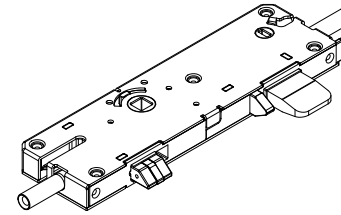

Gear Box (Multi-Point Lock), 35mm Active

PN
10501654