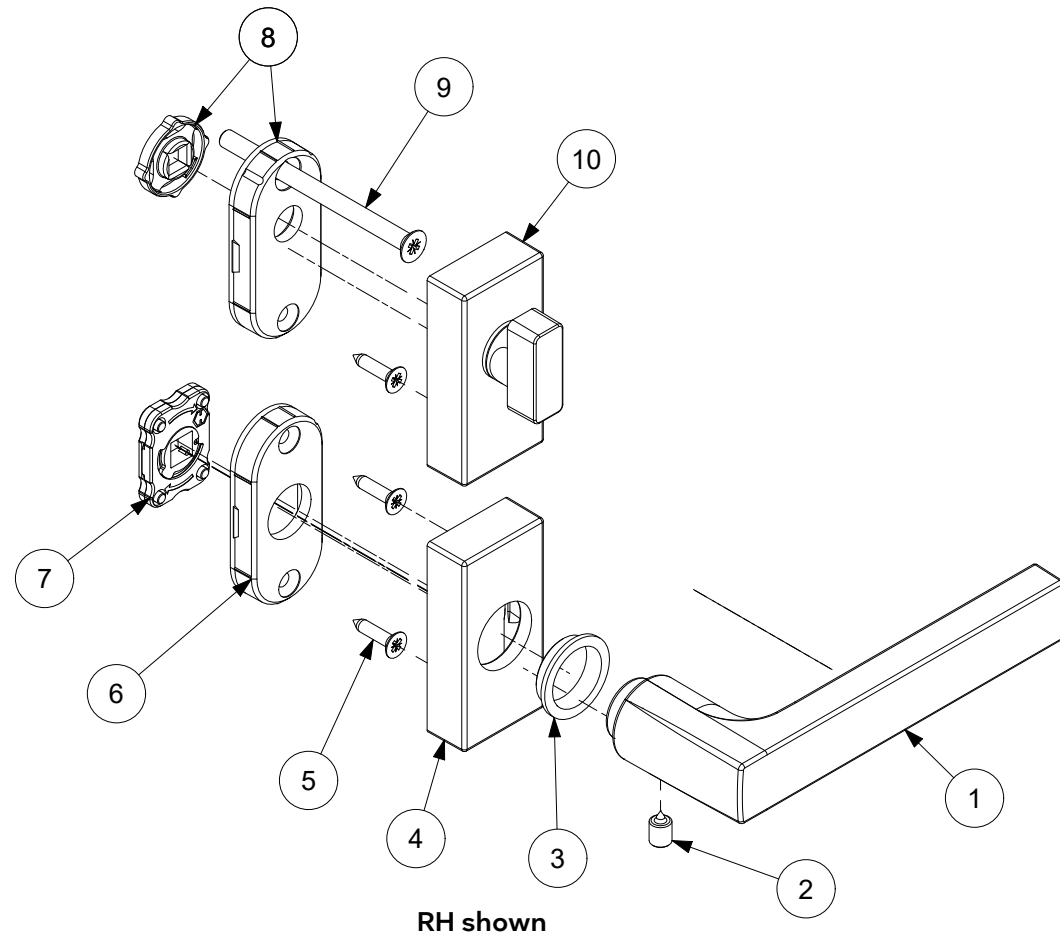

Minimalist Handle, Interior, Active, Keyed

Includes:

- 1 - Lever handle (1)
- 1 - Set screw (2)
- 1 - Lever bushing (3)
- 1 - Lever rosette (4)
- 3 - Wood screws (5)
- 1 - Lever rosette base (6)
- 1 - Spring cartridge (7)
- 1 - Thumb turn rosette base with washer (8)
- 1 - M5 x 70 machine screw (9)
- 1 - M5 x 60 machine screw (9)
- 1 - Thumb turn rosette assembly (10)

LH Outswing Panel uses LH PN RH Outswing Panel uses RH PN		
Color	LH PN	RH PN
Matte Black	11870008	11870001
Satin Nickel PVD	11870010	11870002
Oil Rubbed Bronze PVD	11870012	11870004
Dark Bronze	11870014	11870006