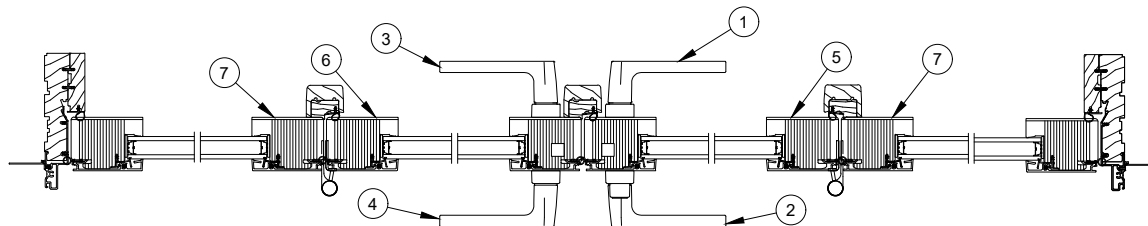

4 Panel Operating Jamb OXXO L

1. Active Handle, Interior
2. Active Handle, Exterior
3. Inactive Handle, Interior
4. Inactive Handle, Exterior
5. Active Panel
6. Inactive Panel
7. Stationary Panel