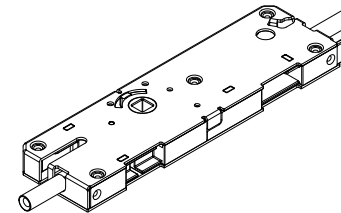

Gear Box (Multi-Point Lock), 35mm Passive

PN
10501913