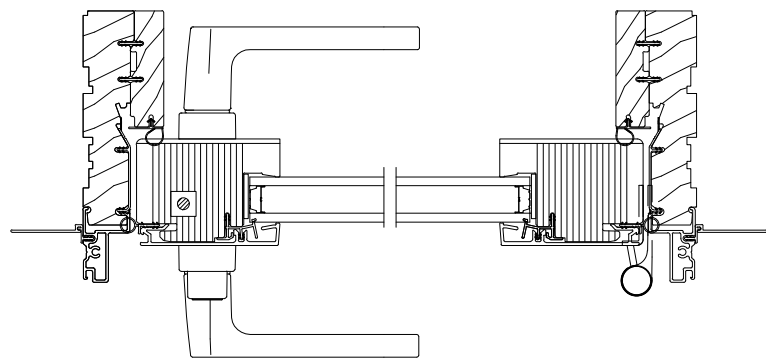

1. Head Jamb Nailing Fin, V119	8. Sill Liner, A3727	14. Adjustable Hinge
2. Exterior Vinyl Frame Cover, V3224	9. Astragal Base, W13639	15. Inactive Weather Strip, V3242
3. Panel Cover Weather Strip, V3241	10. Astragal Cap (Ogee), W13640	16. Pile Weather Strip, Accessibility Sill, V03381
4. Frame/Parting Stop Weather Strip, V3117	11. Astragal Base Weather Strip, V3208	17. Weather Strip, Accessibility Sill, V03405
5. Jamb/Head Jamb Parting Stop, W13541	12. Stile Weather Strip, V3243	18. Kerf Filler, Accessibility Sill, V03427
6. Sill Weather Strip, V2026	13. Jamb Nailing Fin, V104	19. Sill Liner, Accessibility Sill, A03955
7. Interior Sill Filler, V3120