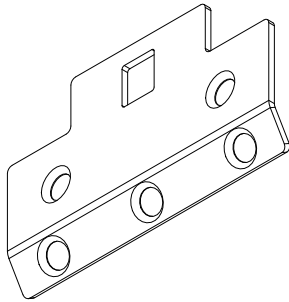

Header Bracket, Stationary

Used on 2 1/4" panels

PN
11841128

Suggested Fasteners	
3 - #10-16 x 7/8" full thread undercut screw	
Color	PN
Stainless Steel	11800284