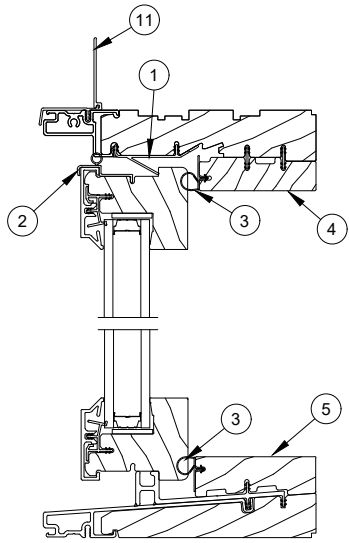

Head Jamb and Performance Sill Detail

OO Jamb Detail

Accessibility Sill Detail

- |   |                                       |  |
|---|---------------------------------------|--|
| 1. Head Jamb Nailing Fin, V119            | 8. Sill Liner, A3727                  | 14. Exterior Vinyl Frame Cover, V3224              |
| 2. Panel Cover Weather Strip, V3241       | 9. Astragal Base Weather Strip, V3208 | 15. Jamb Nailing Fin, V104                         |
| 3. Parting Stop Weather Strip, V3117      | 10. Astragal Cap (Ogee), W13640       | 16. Pile Weather Strip, Accessibility Sill, V03381 |
| 4. Jamb/Head Jamb Parting Stop, W13541    | 11. Astragal Base, W13639             | 17. Weather Strip, Accessibility Sill, V03405      |
| 5. Stationary Block, Exterior Sill, A3638 | 12. Inactive Weather Strip, V3242     | 18. Kerf Filler, Accessibility Sill, V03427        |
| 6. Sill Weather Strip, V2026              | 13. Stile Weather Strip, V3243        | 19. Sill Liner, Accessibility Sill, A03955         |
| 7. Interior Sill Filler, V3120            |                                       |  |