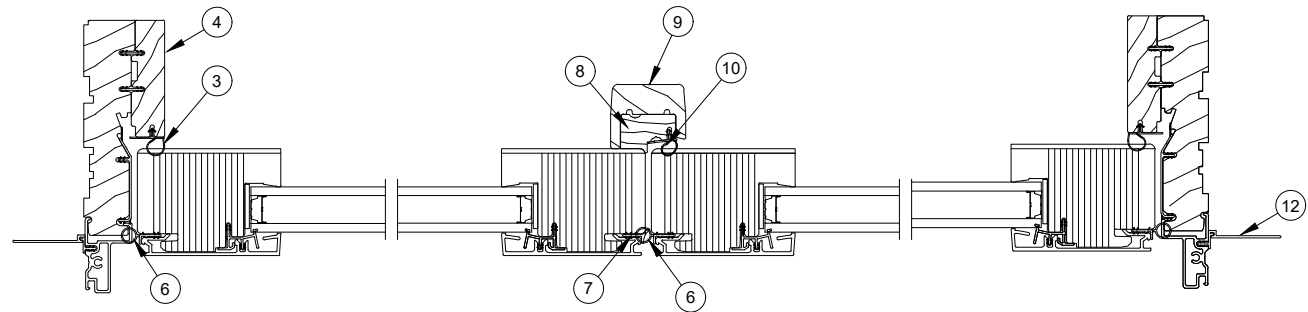

Jamb - Transom 00
(1 Frame - 2 Sash)

1. Exterior Cover, Panel Retainer, V3123
2. Top Rail Weather Strip, Transom, V3133
3. Frame/Parting Stop Weather Strip, V3117
4. Jamb/Head Jamb Parting Stop, A13541
5. Sill Cover, Transom, W13567
6. Stile Weather Strip, V3243

7. Inactive Weather Strip, V3242
8. Astragal Base, W13639
9. Astragal Cap (Ogee), W13640
10. Astragal Base Weather Strip, V3208
11. Head Jamb Nailing Fin, V119
12. Jamb Nailing Fin, V104