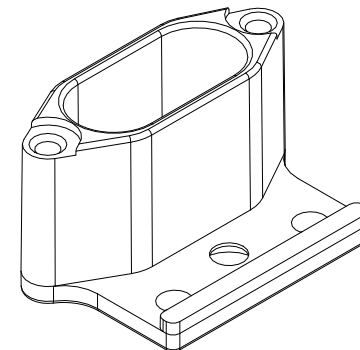

Shoot Bolt Retainer, Head Jamb

Color	PN
Black	10501922

Suggested Fasteners	
1 - #8-18 x 5/8" Type A/AB, full thread screw	
Color	PN
Stainless Steel	11806154