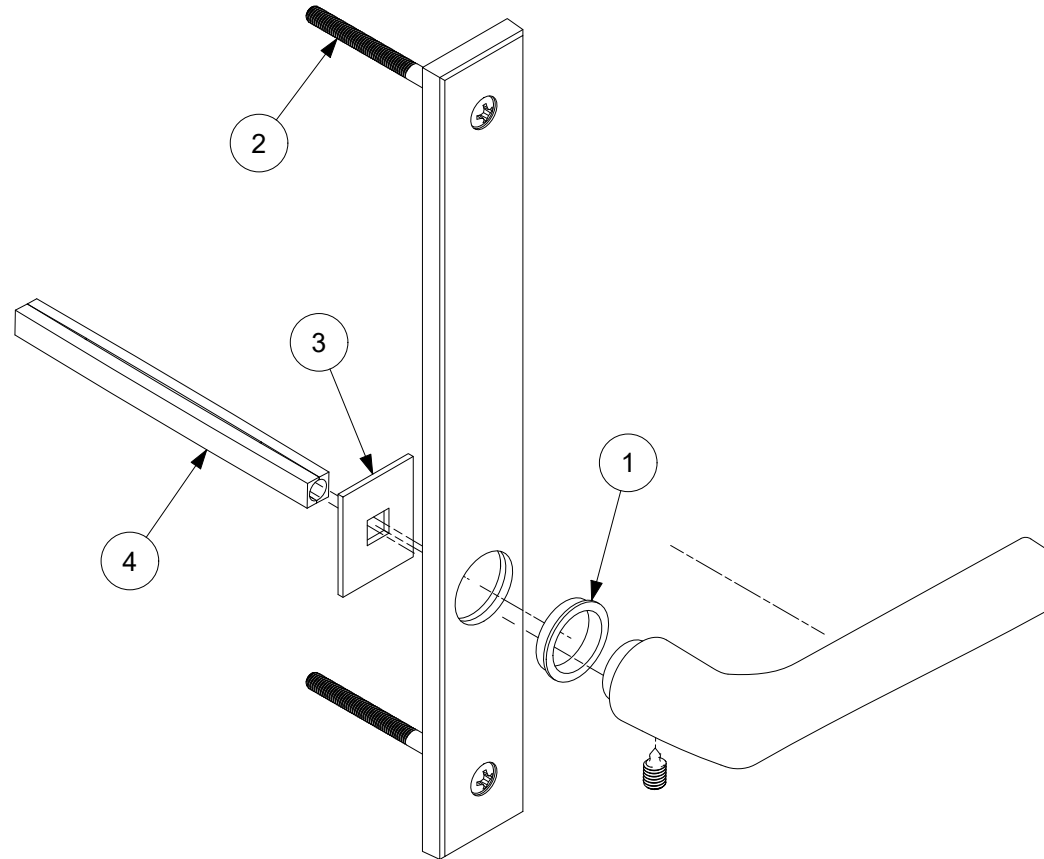

Narrow Contemporary Handle, Interior, Inactive/Dummy

Includes:

- 1 - Lever
- 1 - Lever bushing (1)
- 1 - Escutcheon
- 2 - Machine screws (2)
- 1 - Locking plate (3)
- 1 - Split spindle (4)
- 1 - Set screw
- 1 - Hex wrench
- 1 - Installation instruction

LH Outswing Panel uses LH PN RH Outswing Panel uses RH PN		
Color	LH PN	RH PN
Matte Black	11871540	11871541
Satin Nickel PVD	11871542	11871543
Oil Rubbed Bronze PVD	11871544	11871545
Dark Bronze	11871546	11871547

RH shown