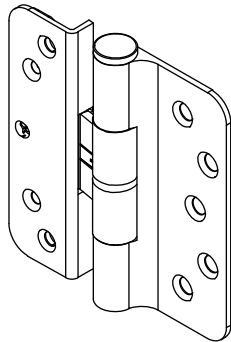

RH Hinge

Individual Screws		
Screw Description	Color	PN
#8 x 1 1/2" Phillips flat head wood screw (panel). 4 per hinge.	TP	11865177
	GT	11865172
	WH	11865173
	DKBZ	02058013
	BS PVD	11865176
	Stainless Steel	11865175
	MBK	11865178
#10-16 x 7/8" Phillips flat head wood screw (jamb or stationary stile). 5 per hinge.	TP	11800286
	GT	11800282
	WH	11800283
	DKBZ	11800281
	BS PVD	11800285
	Stainless Steel	11800284
	MBK	11800287
#10-16 x 1" Type A-17 full thread screw	TP	11800985
	GT	11800981
	WH	11800982
	DKBZ	11800980
	BS PVD	11800984
	Stainless Steel	11800987
	MBK	11800986
#10-13 x 2 1/2" Type A/TF 2/3 thread screw package* (jamb). Use 1 screw per hinge. NOTE: To avoid damage, do not use on panels of Ultimate 3" Stile Doors. *NOTE: Part numbers for these screws are sold in packages of 4 screws and includes 1 - 5/32" Allen wrench.	TP	11800653
	GT	11800632
	WH	11800637
	DKBZ	11800644
	BS PVD	10148185
	Stainless Steel	11800639
	MBK	11800696