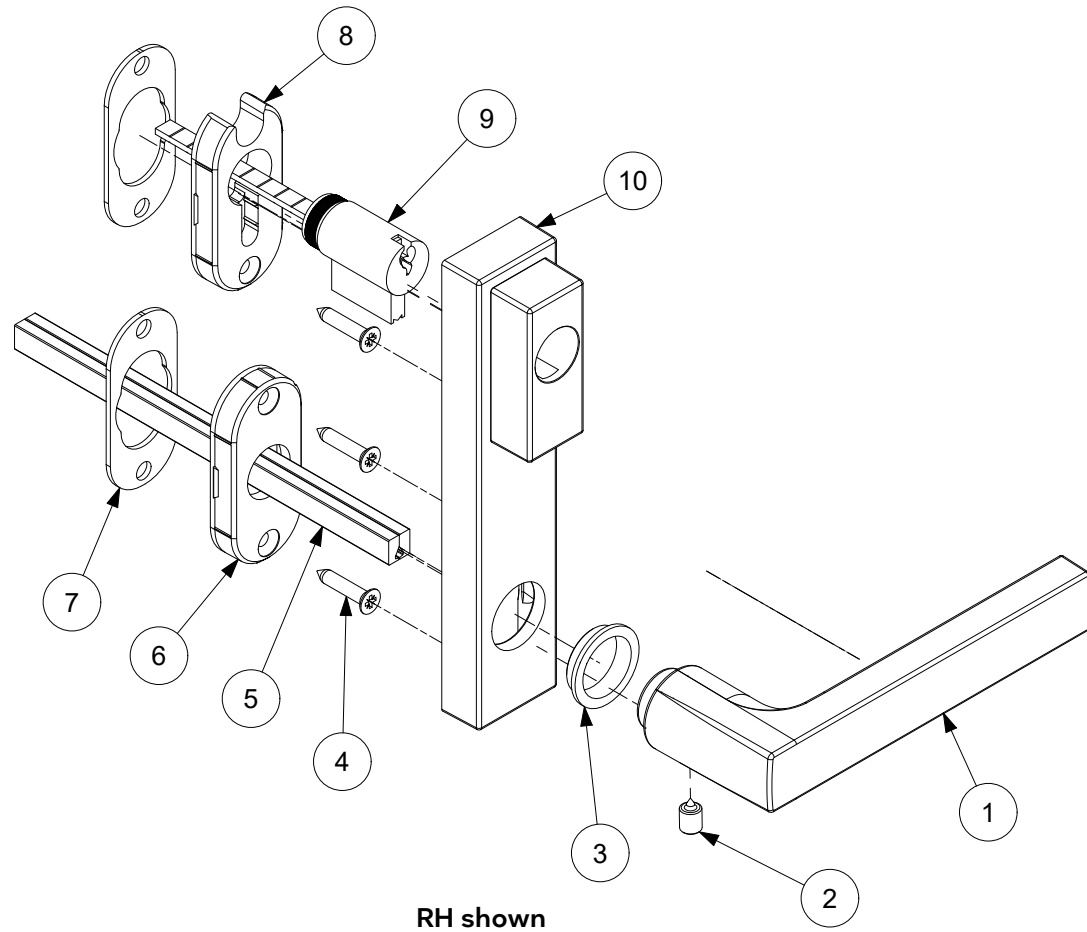

Minimalist Handle, Exterior, Active, Keyed

Includes:

- 1 - Lever handle (1)
- 1 - Set screw (2)
- 1 - Lever bushing (3)
- 3 - Wood screws (4)
- 1 - Split spindle, 2 1/4" doors (5)
- 1 - Split spindle, 1 3/4" doors (5)
- 1 - Handle rosette base (6)
- 1 - Gasket, rosette (7)
- 1 - Cylinder rosette base (8)
- 1 - Keyed cylinder (9)
- 1 - Exterior Escutcheon with cylinder housing (10)
- 1 - Installation instruction
- 1 - Hex wrench

LH Outswing Panel uses RH PN RH Outswing Panel uses LH PN		
Color	LH PN	RH PN
Matte Black	11870040	11870032
Satin Nickel PVD	11870042	11870034
Oil Rubbed Bronze PVD	11870044	11870036
Dark Bronze	11870046	11870038