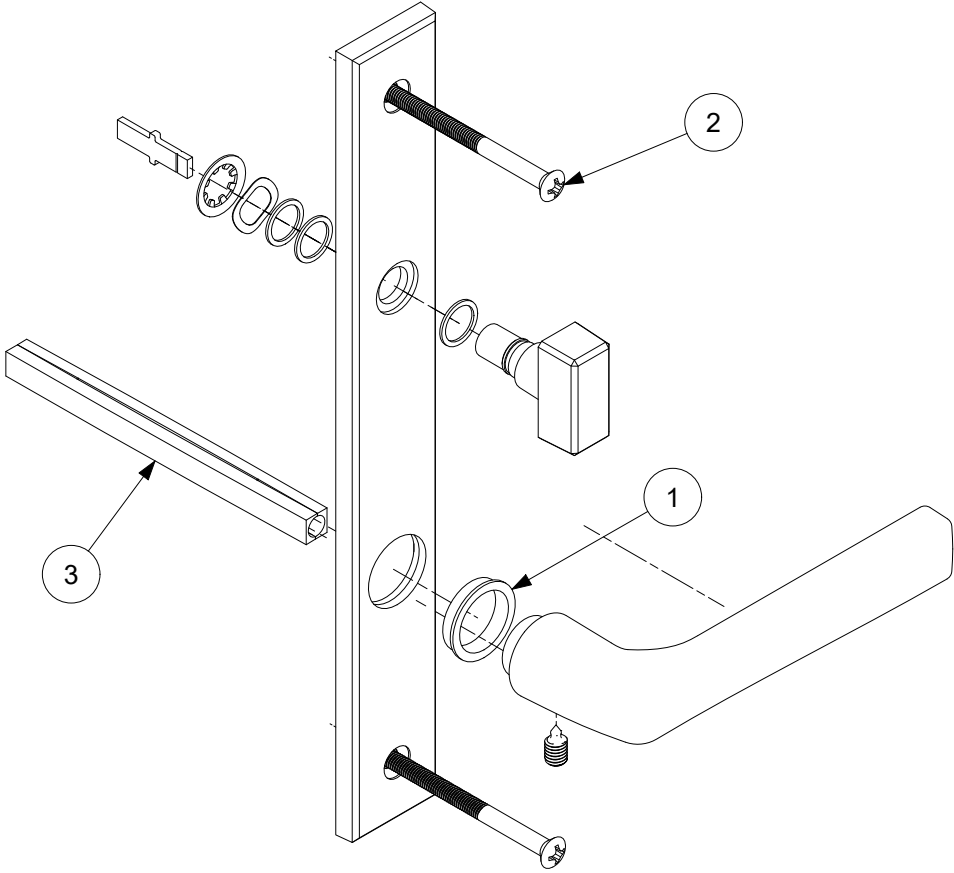

Narrow Contemporary Handle, Interior, Active

Includes:

- 1 - Lever
- 1 - Lever bushing (1)
- 1 - Escutcheon with thumb turn
- 2 - Machine screw (2)
- 1 - Set screw
- 1 - Split spindle (3)
- 1 - Hex wrench
- 1 - Installation instruction

LH Outswing Panel uses LH PN RH Outswing Panel uses RH PN		
Color	LH PN	RH PN
Matte Black	11871520	11871521
Satin Nickel PVD	11871522	11871523
Oil Rubbed Bronze PVD	11871524	11871525
Dark Bronze	11871526	11871527

RH shown