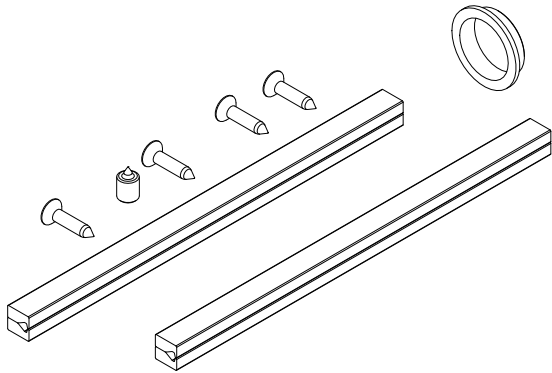

Field Service Parts Kit, Exterior

Includes:

- 4 - 3.9x19MM screw
- 1 - Set screw
- 1 - 8 x 130 mm spindle
- 1 - 8 x 140 mm spindle
- 1 - Lever bushing
- 1 - Hex wrench

PN
11844035