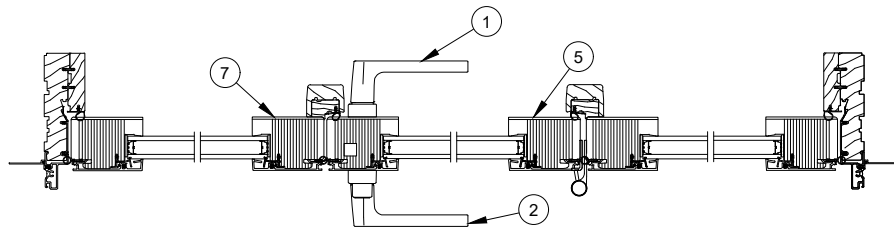

3 Panel Operating Jamb OXO L