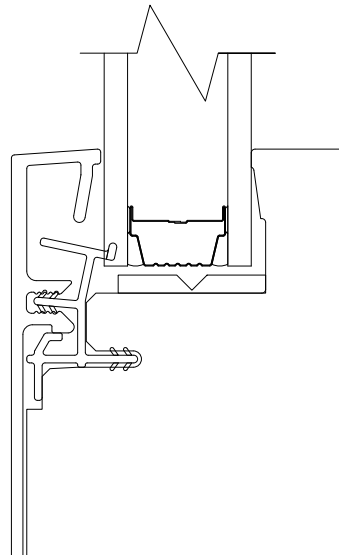

Standard
Square Interior
Square Exterior