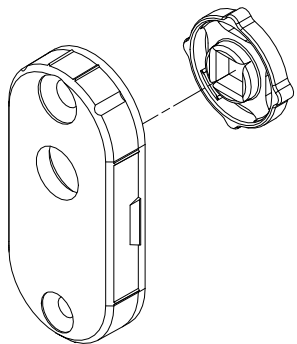

Thumb Turn Rosette Base and Washer

PN
11869983