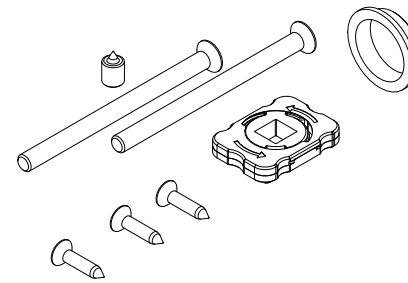

Field Service Parts Kit, Interior

Includes:

- 1 - Set screw
- 1 - M5 x 60 machine screw
- 1 - M5 x 70 machine screw
- 3 - 3.9 x 19 mm screw
- 1 - Spring cartridge
- 1 - Lever bushing
- 1 - Hex wrench

PN
11844036