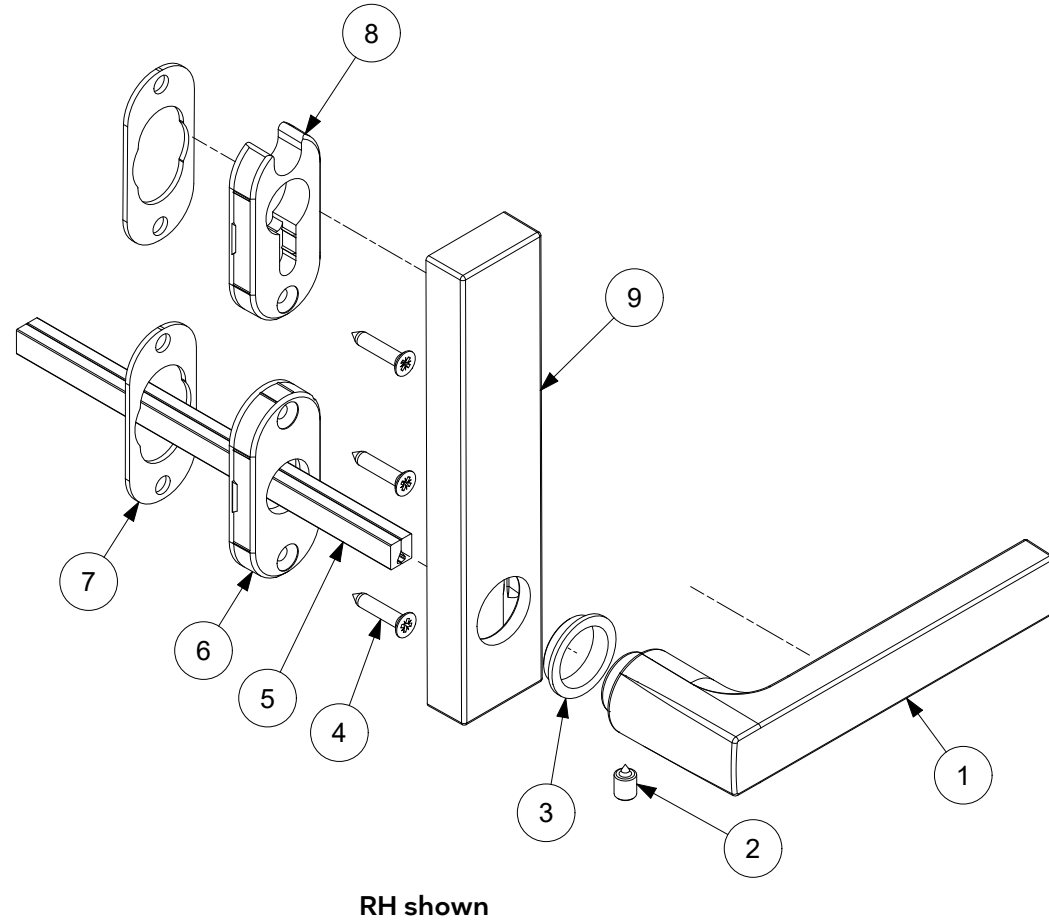

Minimalist Handle, G2, Exterior, Active, Non-Keyed

Includes:

- 1 - Lever handle (1)
- 1 - Set screw (2)
- 1 - Lever bushing (3)
- 3 - Wood screws (4)
- 1 - Split spindle, 2 1/4" doors (5)
- 1 - Split spindle, 1 3/4" doors (5)
- 1 - Lever rosette base (6)
- 2 - Gasket, rosette base (7)
- 1 - Cylinder rosette base (8)
- 1 - Backplate, exterior, non-keyed (9)
- 1 - Installation instruction

LH Outswing Panel uses RH PN RH Outswing Panel uses LH PN		
Color	LH PN	RH PN
Matte Black	11870024	11870017
Satin Nickel PVD	11870026	11870018
Oil Rubbed Bronze PVD	11870028	11870020
Dark Bronze	11870030	11870022