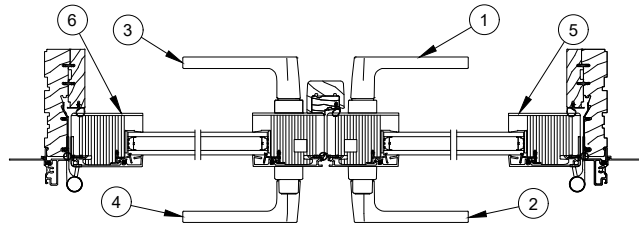

2 Panel Jamb Detail - XX L