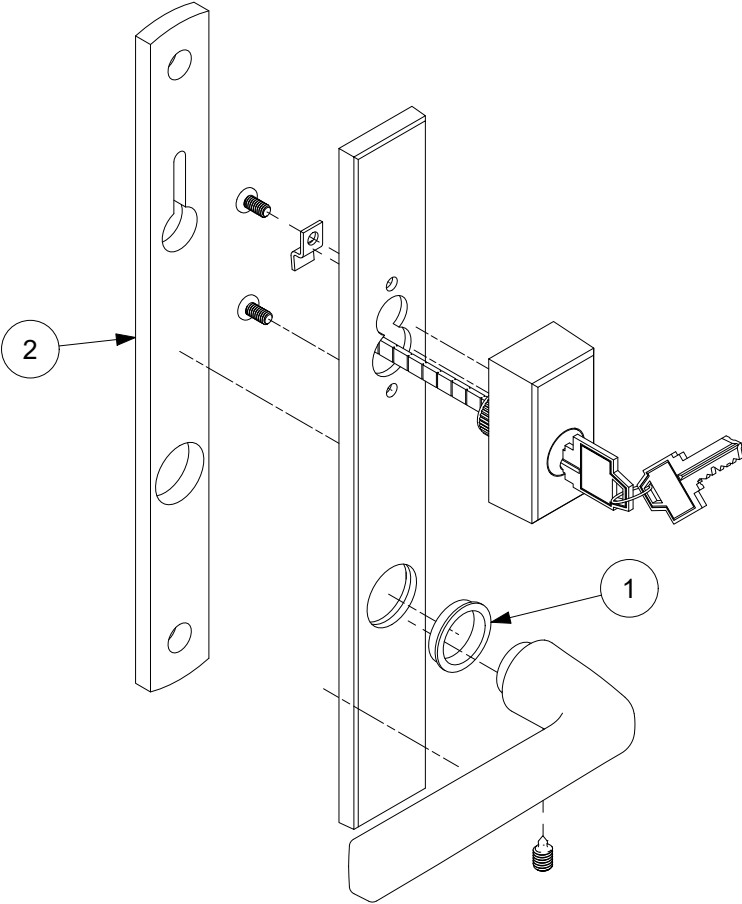

Narrow Contemporary Handle, Exterior, Active, Keyed

Includes:

- 1 - Lever
- 1 - Lever bushing (1)
- 1 - Escutcheon with keyed cylinder
- 2 - Keys
- 1 - Escutcheon gasket (2)
- 1 - Set screw
- 1 - Hex wrench

LH Outswing Panel uses RH PN RH Outswing Panel uses LH PN		
Color	LH PN	RH PN
Matte Black	11871510	11871511
Satin Nickel PVD	11871512	11871513
Oil Rubbed Bronze PVD	11871514	11871515
Dark Bronze	11871516	11871517

LH shown