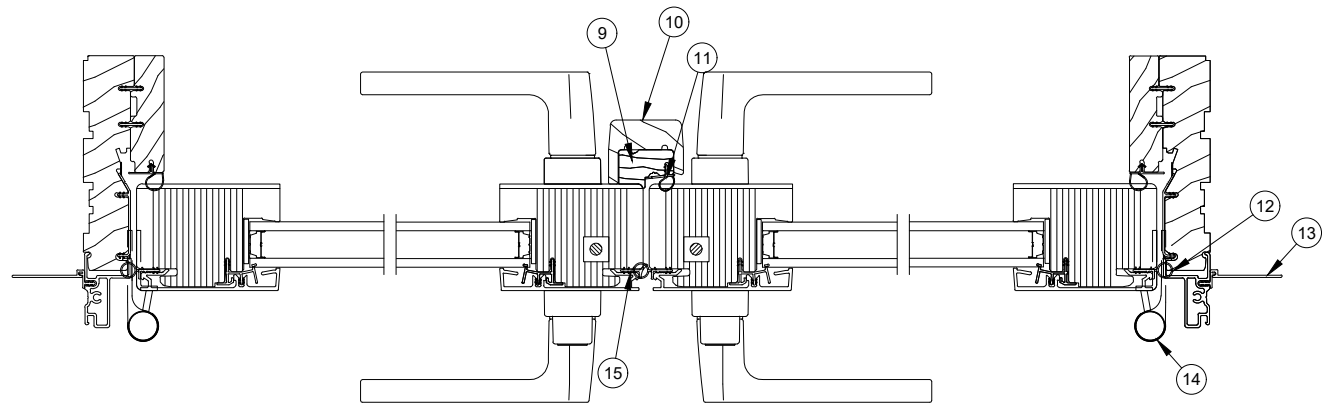

X L Jamb

XX L Jamb