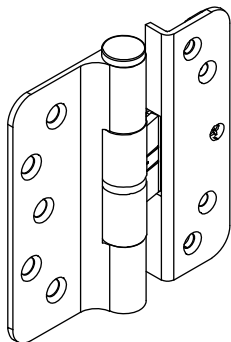

Adjustable Hinge Package, G2

NOTE: Packages may include extra screws that are not used in certain applications.

Includes:

- 1 - Adjustable hinge
- 4 - #8 x 1 1/2" Phillips flat head wood screws (panel)
- 5 - #10-16 x 7/8" Phillips full thread, flat head screw (jamb)
- 5 - #10 x 1" Type A-17 full thread screw (jamb, stationary stile)
- 1 - #10-13 x 2 1/2" Type A/TF 2/3 thread screw package (jamb). Use 1 screw per hinge.

NOTE: Individual screws are available if needed.

Adjustable Hinge Package, G2 - Color and Part Number			Matching Screw Color
Hinge Color	LH PN	RH PN	
Satin Taupe (TP)	02101260	02101261	TP
Goldtone (GT)	02101246	02101247	GT
Silver Frost (SF)	02101262	02101263	Stainless Steel
Dark Bronze (DKBZ)	02101244	02101245	DKBZ
Antique Brass (AB)	02101240	02101241	DKBZ
White (WH)	02101266	02101267	WH
Satin Chrome (SC)	02101256	02101257	Stainless Steel
Oil Rubbed Bronze (ORBZ)	02101250	02101251	DKBZ
Oil Rubbed Bronze PVD (ORBZ PVD)	02101252	02101253	DKBZ
Brass PVD (BS PVD)	02101242	02101243	BS PVD
Satin Nickel (SN) PVD	02101258	02101259	Stainless Steel
Polished Chrome (PC)	02101254	02101255	Stainless Steel
Matte Black (MBK)	02101248	02101249	MBK

LH Hinge