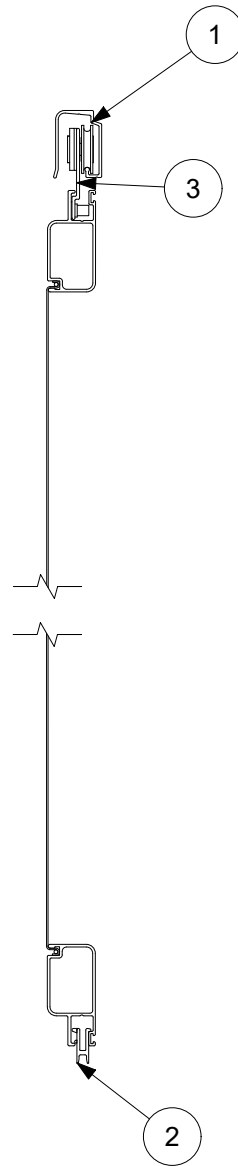

Swinging Screen - Vertical

- 1. Z-Bar
- 2. Sill Sweep

Contemporary Handle Assembly

Includes:

- 2 - #6 x 1 1/2" Round head bolts (a)
 - 1 - Interior handle (b)
 - 1 - 2 7/32" Spindle (c)
 - 1 - Exterior pull (d)
- Also included: 1 - Strike plate, 2 installation screws for the strike plate and shims (not shown)

1. Profile number;
2. rough opening;
3. configuration;
4. handing;
5. finish/color.

Jamb Adapter, A1958
Used 2/28/2011 until 6/28/2021

Hinge or Latch Z-Bar, A1964
Used 2/28/2011 until 6/28/2021

Header Z-Bar, A1948
Used 2/28/2011 until 6/28/2021

Jamb Adapter, A2022
Used prior to 2/28/2011

Hinge or Latch Z-Bar, A2024
Used prior to 2/28/2011

Header Z-Bar, A2023
Used prior to 2/28/2011

Active Top Hung Screen

- 1. Roller Bar Assembly
- 2. Bottom Rail Guide, V805
- 3. Handle

Top Hung Screen - Vertical

- 1. Screen Track, Top Hung Profile
- 2. Bottom Rail Guide, V805
- 3. Roller Bar

Passive Top Hung Screen

- 1. Roller Bar Assembly
- 2. Bottom Rail Guide, V805
- 3. Astragal, A645
- 4. Handle