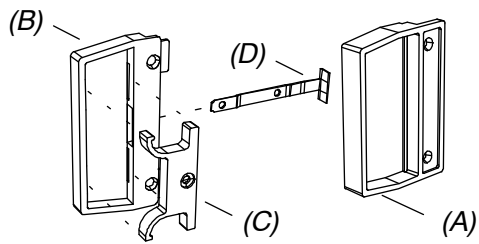

Standard Screen Handle Assembly

Includes:

- 1 - Exterior handle - black (a)
- 1 - Interior handle - black (b)
- 1 - Slide (c)
- 1 - Latch (d)
- 1 - Rivet
- 4 - Screws

PN
10830202

Screen Roller Assembly

Includes: