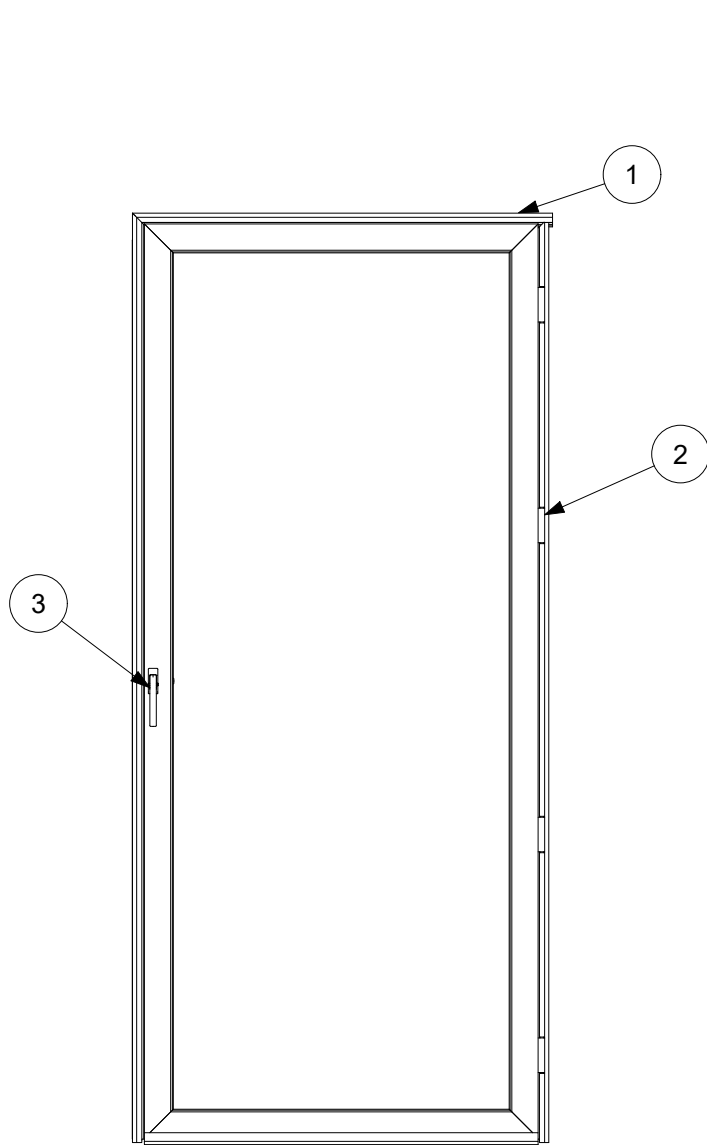

Single Wide

1. Z-Bar
2. Hinge
3. Exterior Handle (Contemporary shown)