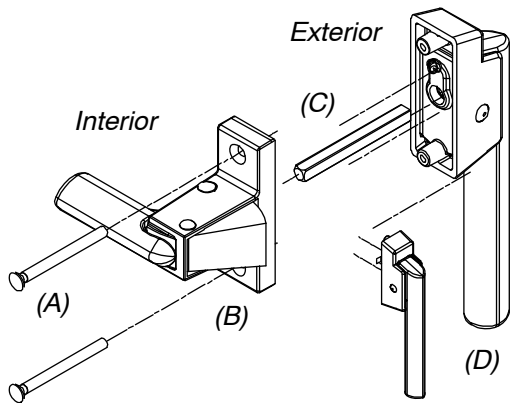

Contemporary Handle Assembly

Includes:

1. 2 - #6 x 1 1/2" Round head bolts (a)
   - 1 - Interior handle (b)
   - 1 - 2 7/32" Spindle (c)
   - 1 - Exterior pull (d)
2. Also included: 1 - Strike plate, 2 installation screws for the strike plate and shims (not shown)

Part numbers shows are the exterior handle color, interior color is always black.

Color	PN
Oil Rubbed Bronze PVD	11841131
Matte Black	11841132
Satin Nickel PVD	11841133
Bronze	11841134