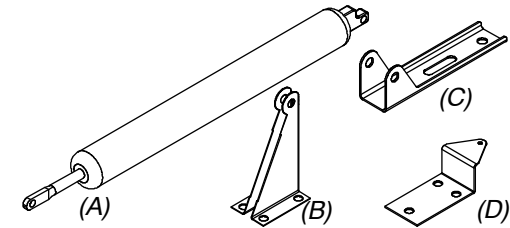

Closer Assembly

Includes:

- 1 - Closer (a)
- 1 - Jamb bracket (b)
- 1 - Door bracket (c)
- 1 - Head jamb bracket (d)

PN
18900608