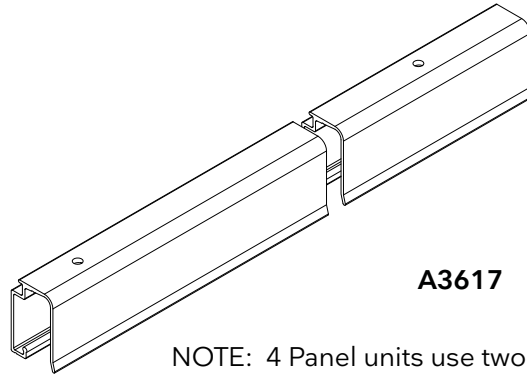

A3617

NOTE: 4 Panel units use two tracks.

Product Panels/CN	Ultimate Inswing Door	Ultimate Inswing Door	Ultimate Sliding Door
	Ultimate Inswing French Door G2 2 Panel: CN4-0 3 Panel: CN6-0	Ultimate Inswing French Door G2 2 Panel: CN5-0 3 Panel: CN7-6	Ultimate Sliding French Door G2 2 Panel: CN5-0 3 Panel: CN7-6 (OXO)
Length	47.517"	59.517"	
Color	PN	PN	
Bahama Brown	18904200	18904225	
Bronze	18904201	18904226	
Cascade Blue	18904202	18904227	
Cadet Gray	18904203	18904228	
Coconut Cream	18904204	18904229	
Cashmere	18904205	18904230	
Clay	18904206	18904231	
Ebony	18904207	18904232	
Evergreen	18904208	18904233	
Gunmetal	18904209	18904234	
Hampton Sage	18904210	18904235	
Copper	18904211	18904236	
Liberty Bronze	18904212	18904237	
Bright Silver	18904213	18904238	
Pebble Gray	18904214	18904239	
Sierra White	18904215	18904240	
Suede	18904216	18904241	
Stone White	18904217	18904242	
Wineberry	18904218	18904243