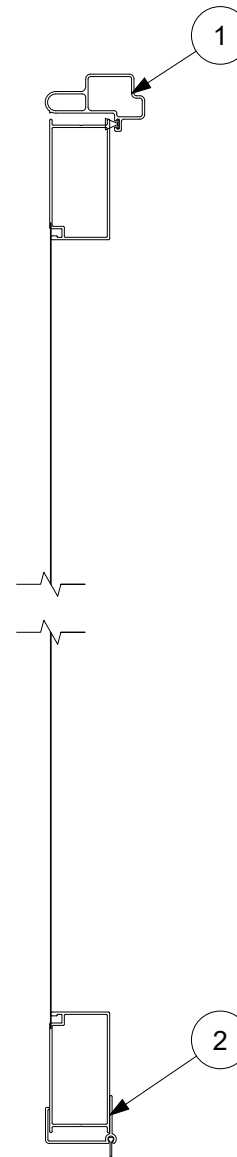

Active Panel

- 1. Door Screen Sill Sweep
- 2. Interior Handle (Contemporary shown)

Passive Panel

- 1. Door Screen Sill Sweep
- 2. Astragal

Single Wide

- 1. Z-Bar
- 2. Hinge
- 3. Exterior Handle (Contemporary shown)

Swinging Screen - Vertical

- 1. Z-Bar
- 2. Sill Sweep

Contemporary Handle Assembly

Includes:

- 2 - #6 x 1 1/2" Round head bolts (a)
 - 1 - Interior handle (b)
 - 1 - 2 7/32" Spindle (c)
 - 1 - Exterior pull (d)
- Also included: 1 - Strike plate, 2 installation screws for the strike plate and shims (not shown)