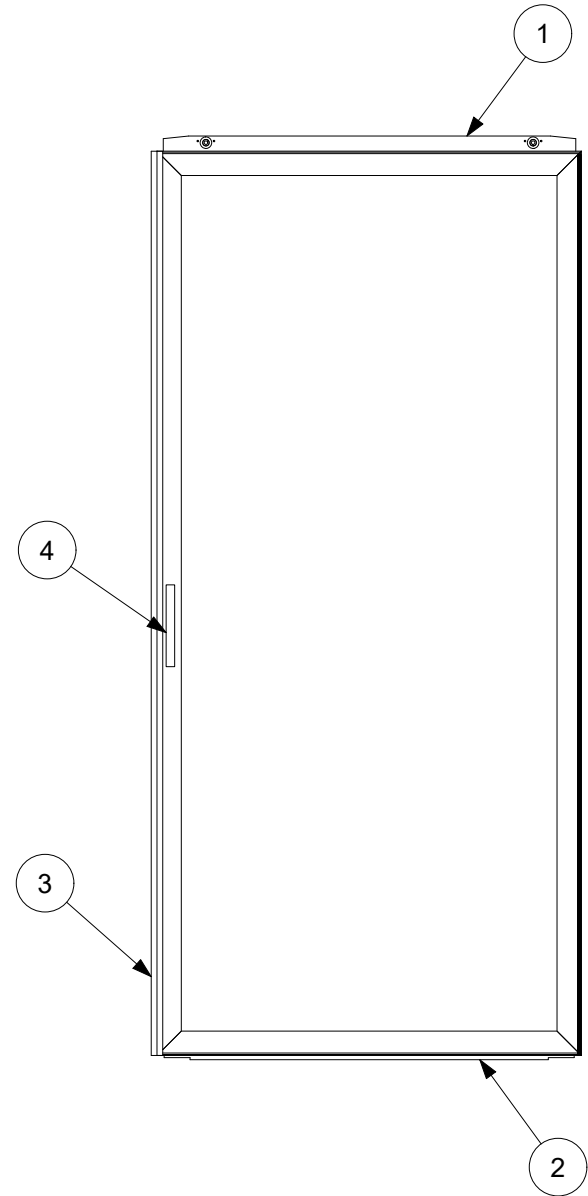

Passive Top Hung Screen

1. Roller Bar Assembly
2. Bottom Rail Guide, V805
3. Astragal, A645
4. Handle