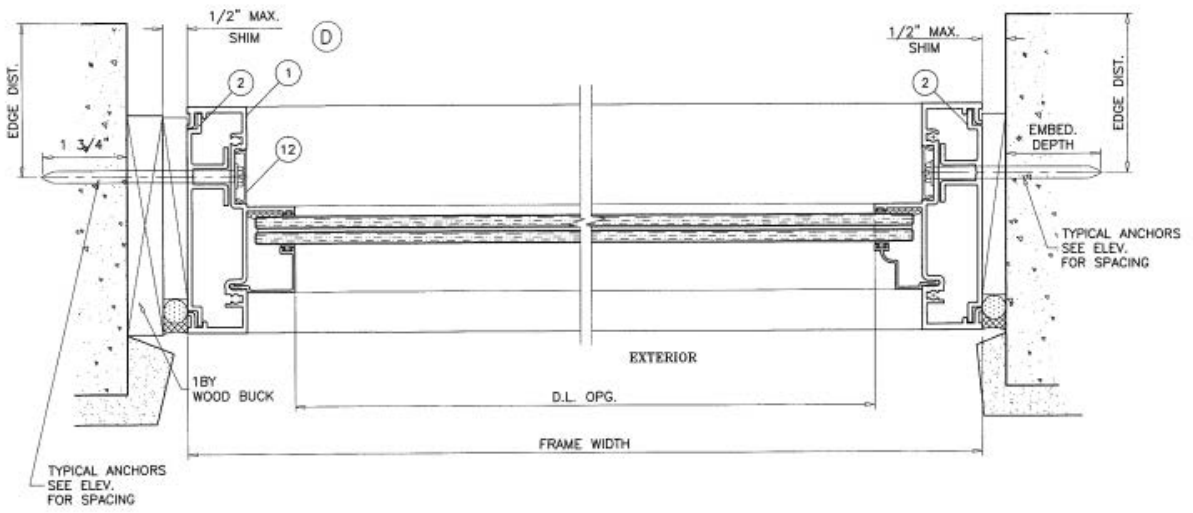

Maximum Guidelines

PRODUCT ABBREVIATION	MAX AREA (sq. ft.)	MAX WIDTH (in.)	MAX HEIGHT (in.)	MAX DP (PSF)	OPERATION
COSF 4.6875	44"*	61.250"*	132"	+ 100 / -110	FIXED
COSF 6.625	72"	144"	144"	+ 70 / -80	FIXED
*On-center mullion measurement. Total assembly width cannot exceed 17 feet.					
Max Area Cannot Be Exceeded, Reference Florida Product Approvals For Actual Design Pressure					

Section Details Storefront 4 11/16"

Section Details Storefront 4 11/16"

Section Details Storefront 6 5/8"

Section Details Storefront 6 5/8"