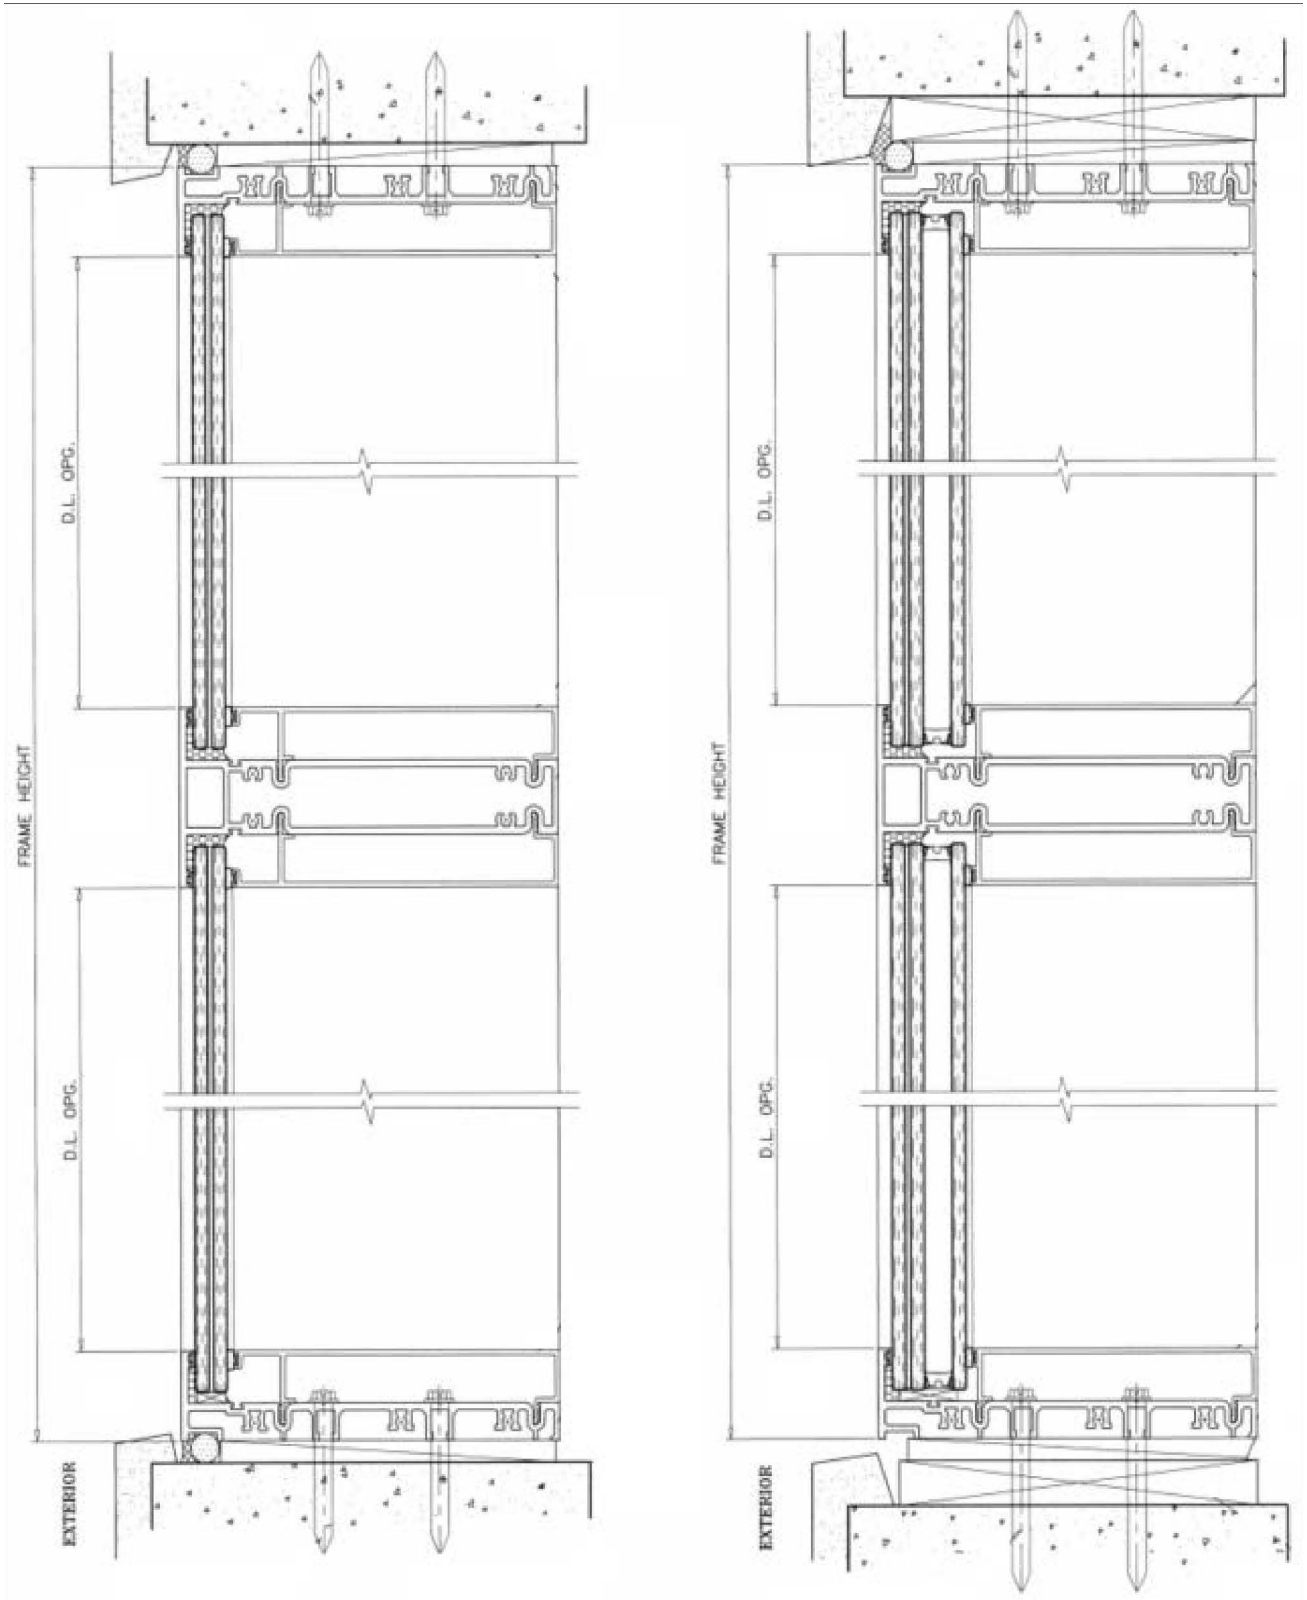

Coastline Storefront Windows

Unit Features.....	1
Maximum Guidelines.....	3
Storefront 4 11/16" Section Details	4
Storefront 6 5/8" Section Details	6

Unit Features

Product Name: Coastline Storefront 4 11/16" Frame IZ4, Coastline Storefront 6 5/8" Frame IZ4

Maximum Guidelines

PRODUCT ABBREVIATION	MAX AREA (sq. ft.)	MAX WIDTH (in.)	MAX HEIGHT (in.)	MAX DP (PSF)	OPERATION
COSF 4.6875	44"*	61.250"*	132"	+ 100 / -110	FIXED
COSF 6.625	72"	144"	144"	+ 70 / -80	FIXED
*On-center mullion measurement. Total assembly width cannot exceed 17 feet.					
Max Area Cannot Be Exceeded, Reference Florida Product Approvals For Actual Design Pressure					

Section Details Storefront 4 11/16"

Section Details Storefront 4 11/16"

Section Details Storefront 6 5/8"

Section Details Storefront 6 5/8"