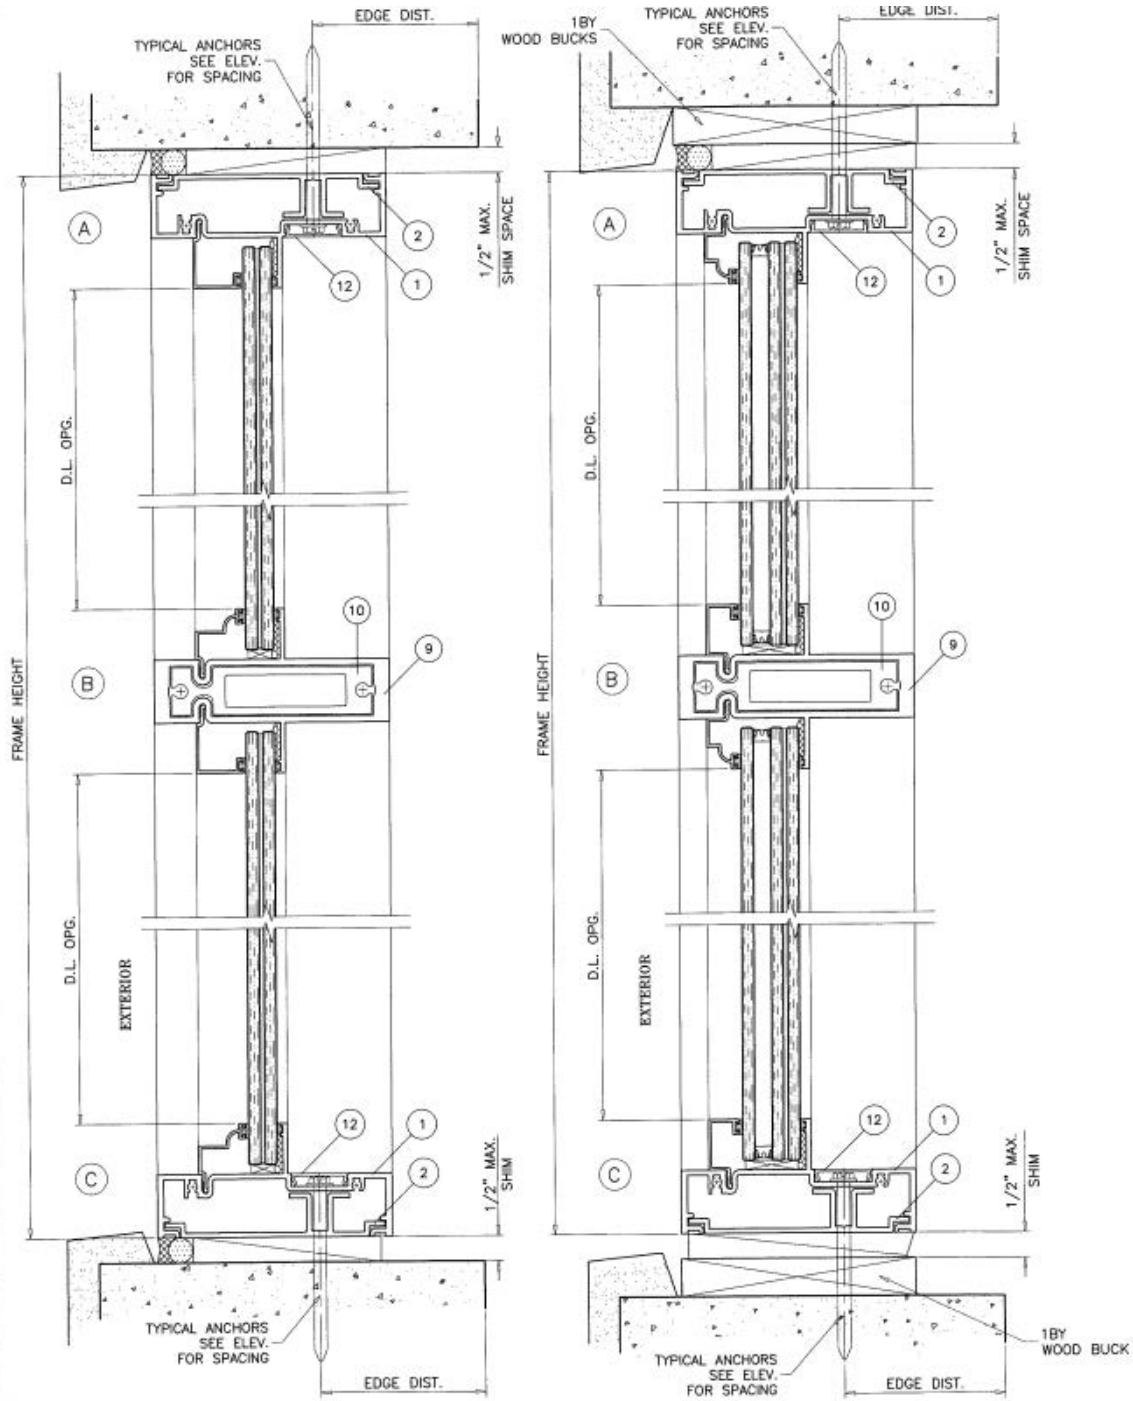

Coastline Storefront Windows

Unit Features.....	1
Maximum Guidelines.....	3
Storefront 4 11/16" Section Details	4
Storefront 6 5/8" Section Details	6

Unit Features

Product Name: Coastline Storefront 4 11/16" Frame IZ4, Coastline Storefront 6 5/8" Frame IZ4

Maximum Guidelines

PRODUCT ABBREVIATION	MAX AREA (sq. ft.)	MAX WIDTH (in.)	MAX HEIGHT (in.)	MAX DP (PSF)	OPERATION
COSF 4.6875	44"*	61.250"*	132"	+ 100 / -110	FIXED
COSF 6.625	72"	144"	144"	+ 70 / -80	FIXED
*On-center mullion measurement. Total assembly width cannot exceed 17 feet.					
Max Area Cannot Be Exceeded, Reference Florida Product Approvals For Actual Design Pressure					

Section Details Storefront 4 11/16"

Section Details Storefront 4 11/16"

Section Details Storefront 6 5/8"

Section Details Storefront 6 5/8"