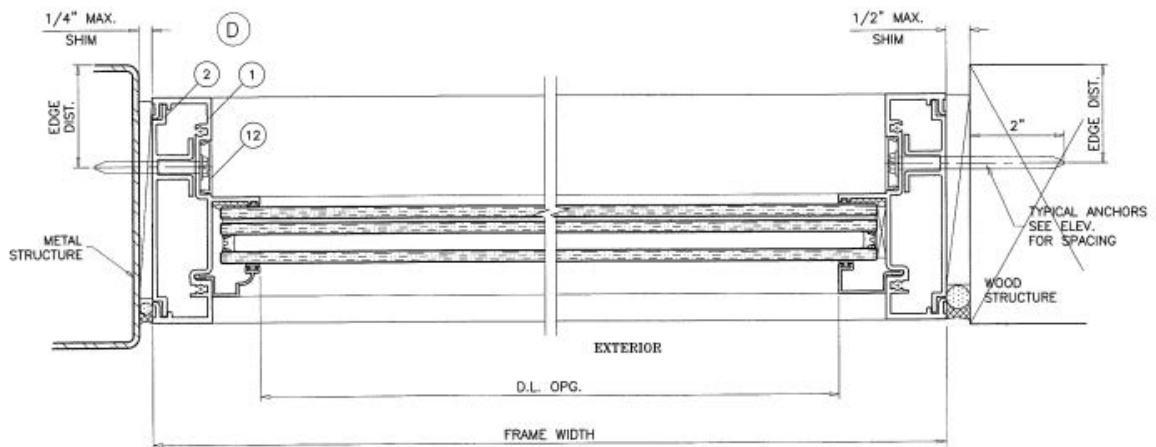

Maximum Guidelines

PRODUCT ABBREVIATION	MAX AREA (sq. ft.)	MAX WIDTH (in.)	MAX HEIGHT (in.)	MAX DP (PSF)	OPERATION
COSF 4.6875	44"*	61.250"*	132"	+ 100 / -110	FIXED
COSF 6.625	72"	144"	144"	+ 70 / -80	FIXED
*On-center mullion measurement. Total assembly width cannot exceed 17 feet.					
Max Area Cannot Be Exceeded, Reference Florida Product Approvals For Actual Design Pressure					

Section Details Storefront 4 11/16"

Section Details Storefront 4 11/16"

Section Details Storefront 6 5/8"

Section Details Storefront 6 5/8"