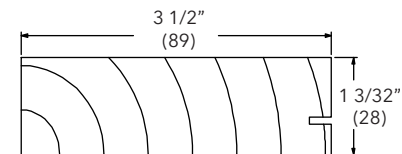

NOTE: Side, 3 1/2" width (with backrabbet)

5/4 Flat Casing

W1060

Terrace Door

NOTE: Top, 3 1/2" width (with screen track kerf)

To order, specify:

1. Profile number
2. Size
3. Wood species
4. Finish

Stucco Casing