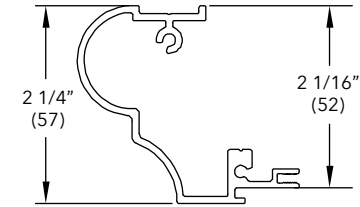

Stratton Casing

A1449

Length	
200" (5080)	
Color	PN
Stone White	18814910
Bronze	18814906
Pebble	18814904
Brown	18814902
Evergreen	18814908
Wineberry	18814916
Ebony	18814918
Cashmere	18814920
Coconut Cream	18814926
Cadet Gray	18814928
Cascade Blue	18814930
Hampton Sage	18814932
Sierra White	18814934
Bright Silver	18861240
Copper	18861236
Clay	18872494
Gunmetal	18872490
Liberty Bronze	18872488
Suede	18872492