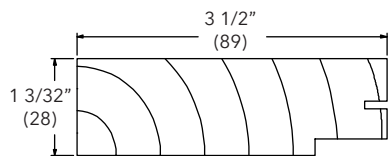

NOTE: Side, 3 1/2" width (with backrabbet)

5/4 Flat Casing

W1070

Safe-T-Plus Patio Door

NOTE: Top, 3 1/2" width (with screen track kerf and backrabbet)

5/4 Flat Casing

W1072

Safe-T-Plus Patio Door