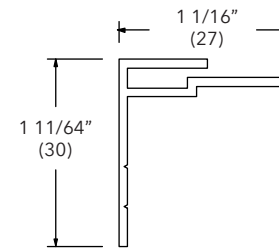

3" Frame Expander

A109

NOTE: Must also use accessory kerf weather strip - frame

Length	
150" (3810)	
Color	PN
Stone White	18800860
Bronze	18601030
Pebble	18601020
Brown	18601010
Evergreen	18601040
Wineberry	18800870
Ebony	18800872
Cashmere	19000108
Coconut Cream	19003108
Cadet Gray	19004108
Cascade Blue	19005108
Hampton Sage	19006108
Sierra White	19007108
Bright Silver	18861266
Copper	18861264
Clay	18872030
Gunmetal	18872026
Liberty Bronze	18872024
Suede	18872028

90 Degree Frame Expander

A120

Length	
150" (3810)	
Color	PN
Stone White	18801013
Bronze	18601230
Pebble	18601220
Brown	18601210
Evergreen	18601240
Wineberry	18801018
Ebony	18801019
Cashmere	19000128
Coconut Cream	19003128
Cadet Gray	19004128
Cascade Blue	19005218
Hampton Sage	19006128
Sierra White	19007128
Bright Silver	18861274
Copper	18861272
Clay	18872102
Gunmetal	18872098
Liberty Bronze	18872096
Suede	18872100