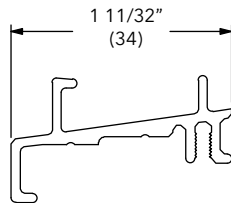

CBMC Subill

A246

Length	
192" (4877)	
Color	PN
Stone White	18801540
Bronze	18614999
Pebble	18614899
Brown	18614799
Evergreen	18615099
Wineberry	18801550
Ebony	18801552
Cashmere	19000150
Coconut Cream	19003150
Cadet Gray	19004150
Cascade Blue	19005150
Hampton Sage	19006150
Sierra White	19007150
Bright Silver	18861090
Copper	18861088
Clay	18872270
Gunmetal	18872266
Liberty Bronze	18872264
Suede	18872268