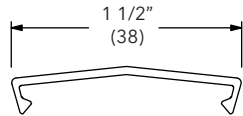

Clad Mull Cap, 6 Degree Bow

A124

Length	
150" (3810)	
Color	PN
Stone White	18604125
Bronze	18604015
Pebble	18604005
Brown	18603095
Evergreen	18604025
Wineberry	18801070
Ebony	18801072
Cashmere	19000134
Coconut Cream	19003131
Cadet Gray	19004134
Cascade Blue	19005134
Hampton Sage	19006134
Sierra White	19007134
Bright Silver	18861038
Copper	18861036
Clay	18872126
Gunmetal	18872122
Liberty Bronze	18872120
Suede	18872124