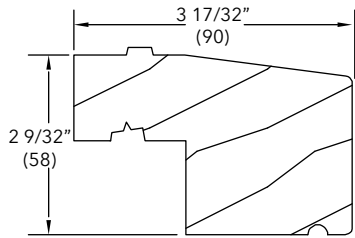

Extended Thick Subsill

W8063

Ultimate Wood Double Hung

Longest Length Available		
Length	NFJ PN	FJ PN
73"(1854)	30268072	30268172
120" (3048)	30268098	30268198