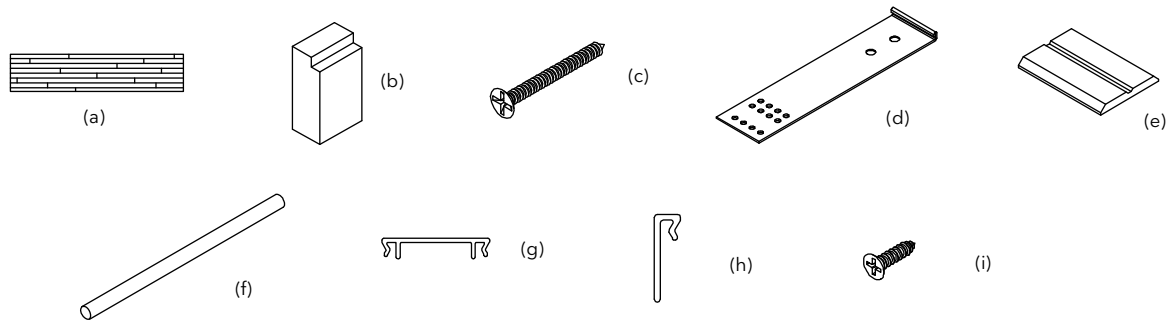

Clad 130" Mull Kit - 1" x 4 9/16" LVL

Includes:

- 1 - W8677, Mull post, 130" (3302) – 30251199 (a)
- 1 - Mull sealant block – 10500018 (b)
- 24 - #8–15x1 1/4" flat head screws–11808114 (c)
- 12 - 10" Masonry clips – 11860013 (d)
- 12 - 6" Masonry clips – 11860012 (d)
- 1 - W1243, Interior Mull Trim – 30803399 (e)
- 1 - Frame kerf weather strip, M1242, 260" (6604) (f)
- 1 - A111, 1" Space mull cover: BN–18600610, BZ–18600630, PB–18600620, EG–18600640, SW–18800880 (g)
- 2 - A148, Frame trim: BN–15224810, BZ–15224830, PB–15224820, EG–15224840, SW–18801440 (h)
- 24 - #8–15x 5/8" flat head screws –11800499 (i)
- Mulling instructions – 19970066
- Masonry clip instructions – 11708266

Color	PN
Stone White	11851126
Bronze	11851124
Pebble	11851123
Brown	11851122
Evergreen	11851125
Wineberry	11851275
Ebony	11851277
Cashmere	11851278
Cadet Gray	11851280
Coconut Cream	11851281
Cascade Blue	11851282
Hampton Sage	11851283
Sierra White	11851284
Copper	11851285
Bright Silver	11851286
Clay	11851288
Gunmetal	11851289
Liberty Bronze	11851290
Suede	11851291