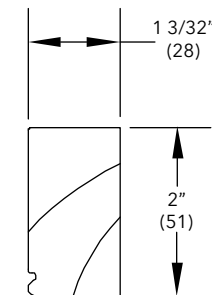

Special Casing 26

W8510

Length	Finish	PN
120" (3048)	Primed	38026026
	Bare	30146026
	NFJ	30146126