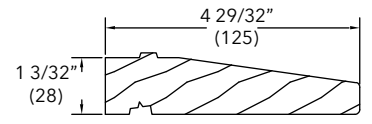

Product Categories:

- *Ultimate Wood Double Hung*
- *Ultimate Wood Double Hung Round Top/Polygon*
- *Ultimate Wood Double Hung Magnum*

NOTE: Longest Length Available, NFJ 168" (4267), FJ 120" (3048)