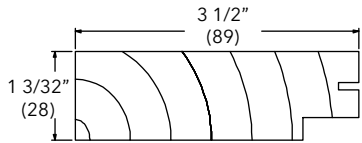

To order, specify:

1. Profile number
2. Size
3. Wood species
4. Finish

5/4 Flat Casing

W1074

Ultimate Trimline Patio Door DISC LA PRE 2003

NOTE: Longest Length Available 152" (3861)

NOTE: Top, 3 1/2" width (with screen track kerf and backrabbet)