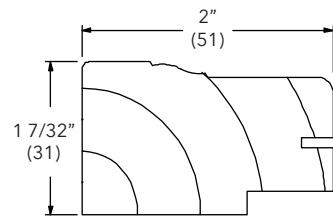

Safe-T-Plus Patio Door

NOTE: Top (with screen track kerf and backrabbet)