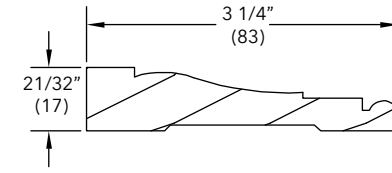

WM445 Interior Casing

W1445

Finish	Wood Species, Length and Part Number					
	Pine 84"	Pine 120"	Cherry 84"	VG Douglas Fir 84"	Mahogany 84"	White Oak 84"
Bare	31771060	31771070	CH31771060	DF31771060	MA31771060	WK31771060
White	38771061	38771097	-	-	-	-
Designer Black	38771061DBK	38771097DBK	-	-	-	-
Clear	CL31771060	CL31771069	CCH31771060	CDF31771060	CMA31771060	CWK31771060
Prime	38771060	38771070	-	-	-	-
Honey	SB31771060	SB31771070	SBCH31771060	SBDF31771060	SBMA31771060	SBWK31771060
Wheat	SA31771060	SA31771070	SACH31771060	SADF31771060	SAMA31771060	SAWK31771060
Cabernet	SE31771060	SE31771070	SECH31771060	SEDF31771060	SEMA31771060	SEWK31771060
Leather	SD31771060	SD31771070	SDCH31771060	SDDF31771060	SDMA31771060	SDWK31771060
Hazelnut	SC31771060	SC31771070	SCCH31771060	SCDF31771060	SCMA31771060	SCWK31771060
Espresso	SF31771060	SF31771070	SFCH31771060	SFDF31771060	SFMA31771060	SFWK31771060