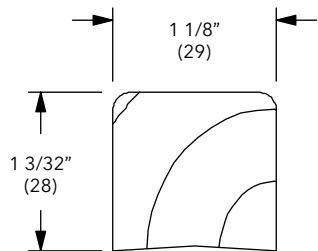

French Door