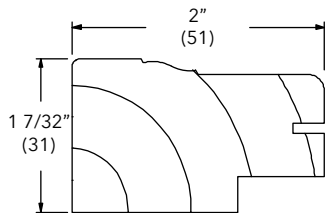

Ultimate Trimline Patio Door DISC LA PRE 2003

NOTE: Longest Length Available 143" (3632). Top (with screen track kerf and backrabbet)