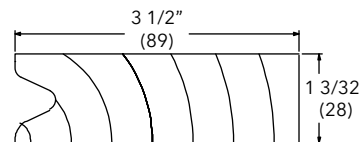

NOTE: Longest Length Available 148" (3759)

Stucco Casing, Flat

W1035

NOTE: Longest Length Available 120" (3048)

NOTE: 3 1/2" width

NOTE: Stucco casing is not available for head jamb application.

Miscellaneous Mouldings, Extrusions and Accessories