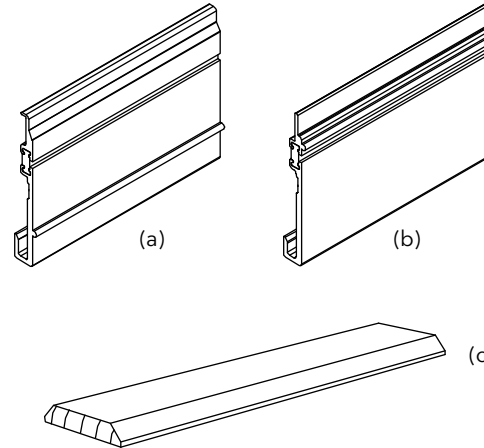

Wood 3/8" Mullion Reinforcement System Narrow Frame

Includes:

- 1 – Mullion reinforcement, A3198 – head jamb or right jamb, 18817100 (a)
- 1 – Mullion reinforcement, A3274 – sill or left jamb, , 18817105 (b)
- 1 – Interior and exterior mullion trim, W1242 (c)
- 1 – Set of installation instructions

NOTE: All screws needed for installation are included.

Length	PN
150" lineal package	11873259