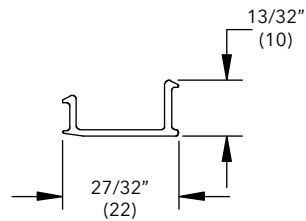

Subsill Lineal Cap

A1462

NOTE: For A217 Subsill

Length	
200" (5080)	
Color	PN
Stone White	18816210
Bronze	18816206
Pebble	18816204
Brown	18816202
Evergreen	18816208
Wineberry	18816216
Ebony	18816218
Cashmere	18816220
Coconut Cream	18816226
Cadet Gray	18816228
Cascade Blue	18816230
Hampton Sage	18816232
Sierra White	18816234
Bright Silver	18861070
Copper	18861068
Clay	18872558
Gunmetal	18872554
Liberty Bronze	18872552
Suede	18872556