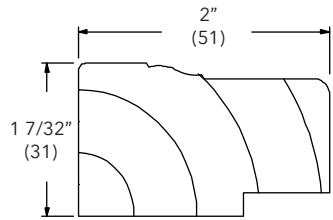

To order, specify:

1. Profile number
2. Size
3. Wood species
4. Finish

Brick Mould Casing

W1055

Safe-T-Plus Patio Door

NOTE: Side (with backrabbet)