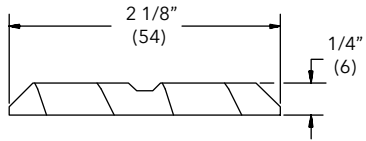

Mullion Trim

W1243

NOTE: *Longest Length Available 150" (3810)

Ultimate Double Hung, Ultimate Double Hung Magnum, Polygon, Round Top, Ultimate Double Hung Next Generation, Ultimate Casement, Ultimate Casement Round Top

Length	PN
*150" (3810)	30803397