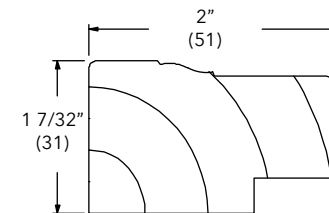

NOTE: Longest Length Available 150" (3810). Side (with backrabbet)

To order, specify:

1. Profile number
2. Size
3. Wood species
4. Finish

5/4 Flat Casing

W1074

Ultimate Trimline Patio Door DISC LA PRE 2003