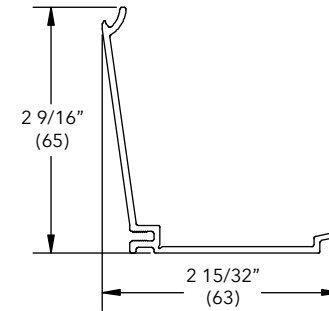

Subsill Lineal Cap

A1460

NOTE: For A1452 Subsill

Length	
200" (5080)	
Color	PN
Stone White	18816010
Bronze	18816006
Pebble	18816004
Brown	18816002
Evergreen	18816008
Wineberry	18816016
Ebony	18816018
Cashmere	18816020
Coconut Cream	18816026
Cadet Gray	18816028
Cascade Blue	18816030
Hampton Sage	18816032
Sierra White	18816034
Bright Silver	18861066
Copper	18861064
Clay	18872550
Gunmetal	18872546
Liberty Bronze	18872544
Suede	18872548