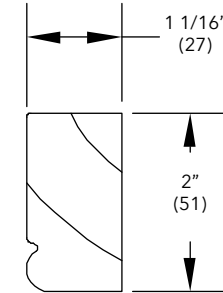

Special Casing 7

W8491

Length	Finish	PN
120" (3048)	Primed	38026007
	Bare	30146007
	NFJ	30146107