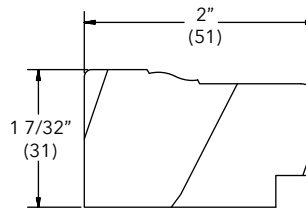

Stucco Casing, Flat

W1035

NOTE: Longest Length Available 120" (3048)

NOTE: 3 1/2" width