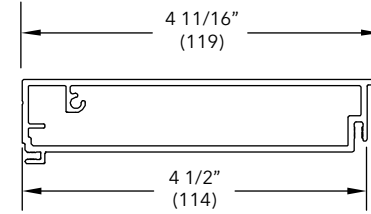

4 1/2" Flat Casing

A1444

Length	
200" (5080)	
Color	PN
Stone White	18814410
Bronze	18814406
Pebble	18814404
Brown	18814402
Evergreen	18814408
Wineberry	18814416
Ebony	18814418
Cashmere	18814420
Coconut Cream	18814426
Cadet Gray	18814428
Cascade Blue	18814430
Hampton Sage	18814432
Sierra White	18814434
Bright Silver	18861696
Copper	18861698
Clay	18872454
Gunmetal	18872450
Liberty Bronze	18872448
Suede	18872452