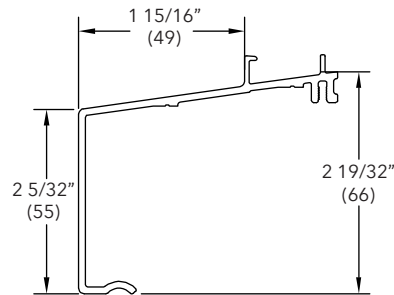

Subsill

A1452

Length	
200" (5080)	
Color	PN
Stone White	18815210
Bronze	18815206
Pebble	18815204
Brown	18815202
Evergreen	18815208
Wineberry	18815216
Ebony	18815218
Cashmere	18815220
Coconut Cream	18815226
Cadet Gray	18815228
Cascade Blue	18815230
Hampton Sage	18815232
Sierra White	18815234
Bright Silver	18861648
Copper	18861650
Clay	18872526
Gunmetal	18872522
Liberty Bronze	18872520
Suede	18872524