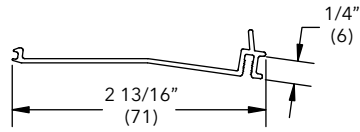

Subsill Lineal Cap

A1463

NOTE: For A1450 Subsill

Length	
200" (5080)	
Color	PN
Stone White	18816310
Bronze	18816306
Pebble	18816304
Brown	18816302
Evergreen	18816308
Wineberry	18816316
Ebony	18816318
Cashmere	18816320
Coconut Cream	18816326
Cadet Gray	18816328
Cascade Blue	18816330
Hampton Sage	18816332
Sierra White	18816334
Bright Silver	18861074
Copper	18861072
Clay	18872566
Gunmetal	18872562
Liberty Bronze	18872560
Suede	18872564