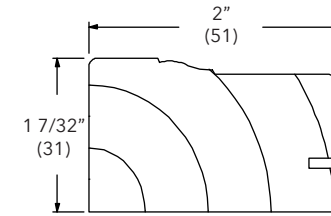

Terrace Door

NOTE: Top (with screen track kerf)