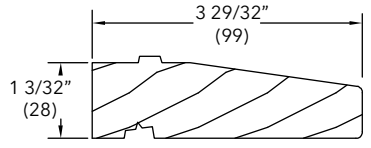

1. Profile number
2. Size
3. Wood species
4. Finish

2 1/2" Extended Subsill

W8002

Product Categories:

- Ultimate Wood Double Hung*
- Ultimate Wood Double Hung Round Top/Polygon*

NOTE: Longest Length Available, NFJ 120" (3048), FJ 192" (4877)