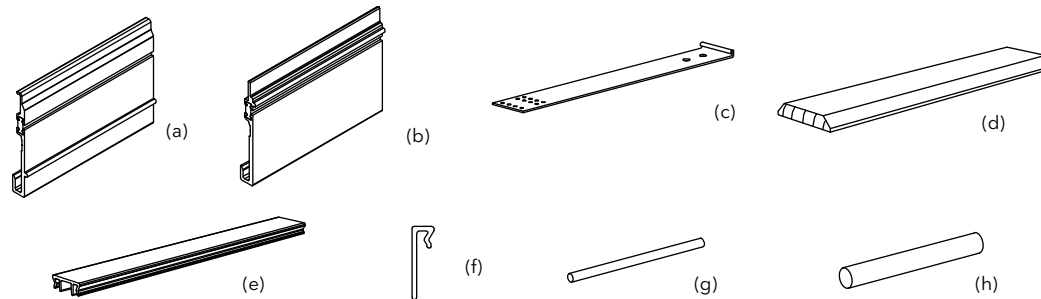

Clad 3/8" Mullion Reinforcement System Narrow Frame

Includes:

- 1 – Mullion reinforcement, A3198 – head jamb or right jamb, 18817100 (a)
- 1 – Mullion reinforcement, A3274 – sill or left jamb, 18817105 (b)
- 4 – 6" Structural masonry clip, 11860012 (c)
- 4 – 10" Structural masonry clip, 11860013 (c)
- 1 – Interior mullion trim, W1242 (d)
- 1 – 3/8" Mullion cover, A117 (e) (see A117 in this chapter for individual part numbers)
- 2 – 3/8" Frame trim, A148 (f) (see A148 in this chapter for individual part numbers)
- 1 – Frame kerf weather strip, M1242 15910100 (g)
- 1 – Foam backer rod – 3/4" diameter, 10500228 (h)
- 1 – Set of installation instructions

NOTE: All screws needed for installation are included.

Length	Color	PN
150" lineal package	Stone White	11873244
	Bronze	11873242
	Pebble	11873241
	Brown	11873240
	Evergreen	11873243
	Wineberry	11873245
	Ebony	11873246
	Cashmere	11873247
	Coconut Cream	11873249
	Cadet Gray	11873248
	Cascade Blue	11873250
	Hampton Sage	11873251
	Sierra White	11873252
	Bright Silver	11873254
	Copper	11873253
	Clay	11873255
	Gunmetal	11873256
	Liberty Bronze	11873257
Suede	11873258