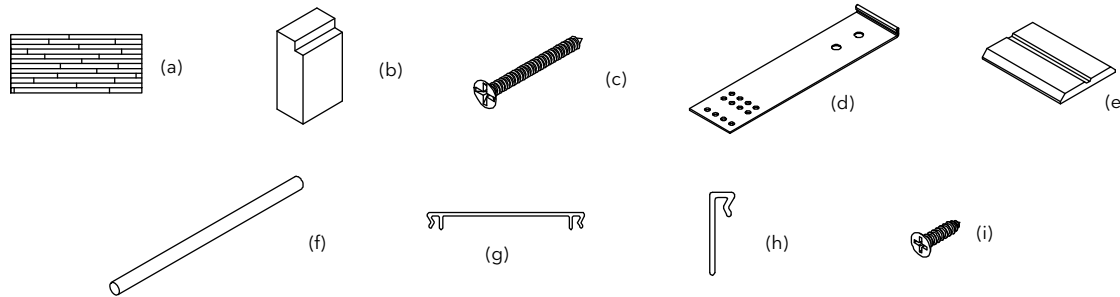

Clad 130" Mull Kit - 2" x 6 9/16" LVL

Includes:

- 1 – W10186, Mull post, 130" (3302) – 30241199 (a) W10186, FSC® Mull post – 30241299 (a)
- 1 – Mull sealant blocks – 10500018 (b)
- 24 – #8–15x1 1/4" flat head screws–11808114 (c)
- 12 –10" Masonry clips– 11860013 (d)
- 1 – W11329, Interior mull trim – 30385099 (e)
- 1 – Frame kerf weather strip, M1242, 260" (6604) (f)
- 1 – A112, 2" Space mull cover: BN 18600660, BZ 18600680, PB 18600670, EG 18600690, SW 18800900 (g)
- 2 – A148, Frame trim: BN 15224810, BZ 15224830, PB 15224820, EG 15224840, SW 18801440 (h)
- 24 –#8–15x 5/8" flat head screws–11800499 (i)
- Mulling instructions – 19970066
- Masonry clip instructions – 11708266

Color	PN
Stone White	11851232
Bronze	11851230
Pebble	11851229
Brown	11851228
Evergreen	11851231
Wineberry	11851250
Ebony	11851252
Cashmere	11851253
Coconut Cream	11851256
Cadet Gray	11851255
Cascade Blue	11851257
Hampton Sage	11851258
Sierra White	11851259
Copper	11851260
Bright Silver	11851261
Clay	11851268
Gunmetal	11851269
Liberty Bronze	11851270
Suede	11851271