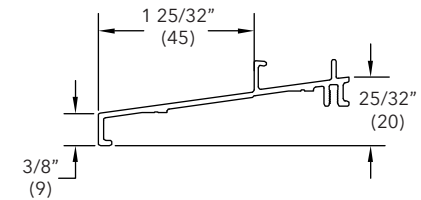

Subsill

A1450

Length	
200" (5080)	
Color	PN
Stone White	18815010
Bronze	18815006
Pebble	18815004
Brown	18815002
Evergreen	18815008
Wineberry	18815016
Ebony	18815018
Cashmere	18815020
Coconut Cream	18815026
Cadet Gray	18815028
Cascade Blue	18815030
Hampton Sage	18815032
Sierra White	18815034
Bright Silver	18861642
Copper	18861640
Clay	18872510
Gunmetal	18872506
Liberty Bronze	18872504
Suede	18872508