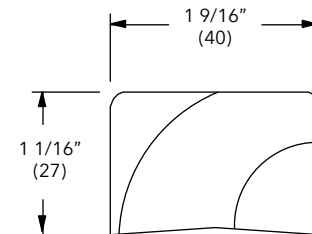

W1096

French Door

Mullion Casing

W1034

Gliders

NOTE: Longest Length Available 53 5/8" (1362)

To order, specify:

1. Profile number
2. Size
3. Wood species
4. Finish