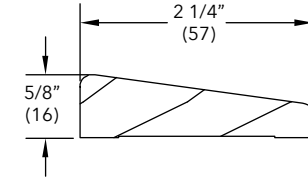

MM44 Interior Casing

W1144

Finish	Wood Species, Length and Part Number					
	Pine 84"	Pine 120"	Cherry 84"	VG Douglas Fir 84"	Mahogany 84"	White Oak 84"
Bare	31772048	31772099	CH31772048	DF31772048	MA31772048	WK31772048
White	38772049	38772098	-	-	-	-
Designer Black	38772049DBK	38772098DBK	-	-	-	-
Clear	CL31772048	CL31772099	CCH31772048	CDF31772048	CMA31772048	CWK31772048
Prime	38772048	38772099	-	-	-	-
Honey	SB31772048	SB31772099	SBCH31772048	SBDF31772048	SBMA31772048	SBWK31772048
Wheat	SA31772048	SA31772099	SACH31772048	SADF31772048	SAMA31772048	SAWK31772048
Cabernet	SE31772048	SE31772099	SECH31772048	SEDF31772048	SEMA31772048	SEWK31772048
Leather	SD31772048	SD31772099	SDCH31772048	SDDF31772048	SDMA31772048	SDWK31772048
Hazelnut	SC31772048	SC31772099	SCCH31772048	SCDF31772048	SCMA31772048	SCWK31772048
Espresso	SF31772048	SF31772099	SFCH31772048	SFDF31772048	SFMA31772048	SFWK31772048