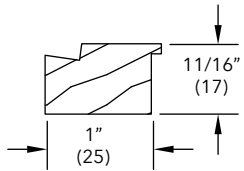

Length	Bare PN
96" (2438)	30801996
120" (3048)	30801998

Ultimate Casement, Ultimate Casement Round Top and Polygon

1" Jamb Extension

W10168

Length	Bare PN	Primed PN
120" (3048)	30394398	38394398

2" Jamb Extension