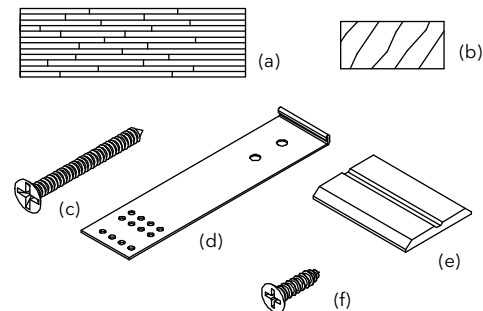

Wood 130" Mull Kit - 2" x 6 9/16" LVL

Includes:

- 1 – W10186, Mull post, 130" (3302) – 30241199 (a) W10186, FSC®Mull post – 30241299 (a)
- 1 – W12481, Non finger-jointed 5/4 flat casing (b)
- 24 – #8–15x1 1/4" flat head screws–11808114 (c)
- 12 – 10" Masonry clips– 11860013 (d)
- 1 – W11329, Interior mull trim, 30385099 (e)
- 24 – #8–15x 5/8" flat head screws–11800499 (f)
- Mulling instructions – 19970066
- Masonry clip instructions – 11708266

PN
11851233