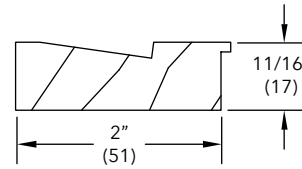

2" Jamb Extension

W10170

Length	Bare PN	Primed PN
120" (3048)	30398798	38397798