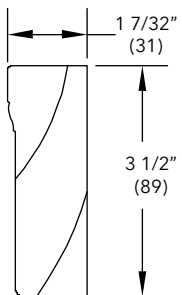

Special Casing 18

W8502

Length	Finish	PN
120" (3048)	Primed	38026018
	Bare	30146018
	NFJ	30146118