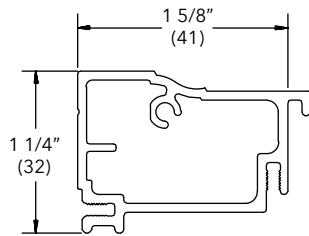

BMC, 1 5/8"

A228

NOTE: Must also use accessory kerf weather strip and connecting barb, V087 - frame

Length	
192" (4877)	
Color	PN
Stone White	18801500
Bronze	18612897
Pebble	18612797
Brown	18612697
Evergreen	18612997
Wineberry	18801510
Ebony	18801512
Cashmere	19000412
Coconut Cream	19003412
Cadet Gray	19004412
Cascade Blue	19005412
Hampton Sage	19006412
Sierra White	19007412
Bright Silver	18861026
Copper	18861024
Clay	18872262
Gunmetal	18872258
Liberty Bronze	18872256
Suede	18872260