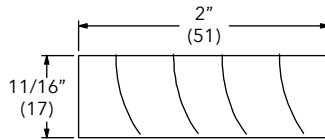

2" Jamb Extension

W6279

Finish	Wood Species, Length and Part Number						
	Pine 96 1/8 "	Pine 120"	Pine 144"	White Oak 144"	Cherry 144"	Mahogany 144"	VG Douglas Fir 144"
Bare	37015800	37010990	37015998	WK37015998	CH37015998	MA37015998	DF37015998
White	38615681	38610991	38600143	-	-	-	-
Designer Black	38615681DBK	38610991DBK	38600143DBK	-	-	-	-
Clear	CL37015800	CL37010990	CL37015998	CWK37015998	CCH37015998	CMA37015998	CDF37015998
Prime	38615800	38610990	38600144	-	-	-	-
Honey	SB37015800	SB37010990	SB37015998	SBWK37015998	SBCH37015998	SBMA37015998	SBDF37015998
Wheat	SA37015800	SA37010990	SA37015998	SAWK37015998	SACH37015998	SAMA37015998	SADF37015998
Cabernet	SE37015800	SE37010990	SE37015998	SEWK37015998	SECH37015998	SEMA37015998	SEDF37015998
Leather	SD37015800	SD37010990	SD37015998	SDWK37015998	SDCH37015998	SDMA37015998	SDDF37015998
Hazelnut	SC37015800	SC37010990	SC37015998	SCWK37015998	SCCH37015998	SCMA37015998	SCDF37015998
Espresso	SF37015800	SF37010990	SF37015998	SFWK37015998	SFCH37015998	SFMA37015998	SFDF37015998

Length	Bare PN*
204" (5182)	78082799

*NOTE: Not available in OMS. Shipping restricted to "our trucks" due to length of part. (Door products)