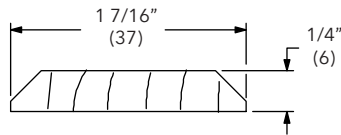

Mullion Trim (Interior)

W1242

Used to cover 3/8" MRF : Ultimate and Ultimate Wood Double Hung, Ultimate and Ultimate Wood Double Hung Magnum, Round Top, Polygon, Ultimate and Ultimate Wood Casement, Ultimate and Ultimate Wood Casement Round Top, Ultimate Glider and Ultimate Wood Glider DISC LA PRE 2/26/2018.

Finish	Wood Species, Length and Part Number						
	Pine, 85 1/2"	Pine, 120"	Pine, 150"	Cherry, 85 1/2"	VG Douglas Fir, 85 1/2"	Mahogany, 85 1/2"	White Oak, 85 1/2"
Bare	32249184	32249199	32249198	CH32249184	DF32249184	MA32249184	WK32249184
Clear	CL32249184	CL32249199	CL32249198	CCH32249184	CDF32249184	CMA32249184	CWK32249184
Prime	38612084	38612099	38612098	-	-	-	-
Honey	SB32249184	SB32249199	SB32249198	SBCH32249184	SBDF32249184	SBMA32249184	SBWK32249184
Wheat	SA32249184	SA32249199	SA32249198	SACH32249184	SADF32249184	SAMA32249184	SAWK32249184
Cabernet	SE32249184	SE32249199	SE32249198	SECH32249184	SEDF32249184	SEMA32249184	SEWK32249184
Leather	SD32249184	SD32249199	SD32249198	SDCH32249184	SDDF32249184	SDMA32249184	SDWK32249184
Hazelnut	SC32249184	SC32249199	SC32249198	SCCH32249184	SCDF32249184	SCMA32249184	SCWK32249184
Espresso	SF32249184	SF32249199	SF32249198	SFCH32249184	SFDF32249184	SFMA32249184	SFWK32249184