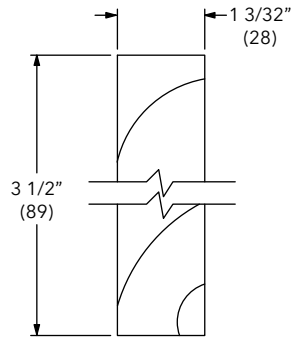

To order, specify:

1. Profile number
2. Size
3. Wood species
4. Finish

5/4 Flat Casing

See profiles below

Longest Length Available Non Finger-Jointed (NFJ)		
Profile	Width	Length
W6274	2"	120" (3048)
W6330	3 1/2"	192" (4877)
W6332	4"	144" (3658)
W6335	4 1/2"	
W6344	6"	
W6390	13"	120" (3048)

Longest Length Available Finger-Jointed (FJ)		
Profile	Width	Length
W6274	2"	192" (4877)
W6330	3 1/2"	NA
W6332	4"	200" (5080))
W6335	4 1/2"	
W6344	6"	
W6390	13"	192" (4877)

W6330 shown

5/4 Flat Casing - 3 1/2" Width

W1122

Ultimate Wood Inswing and Outswing French Door

Ultimate Wood Sliding French Door DISC LA Pre 06/27/2022

Ultimate Wood Sliding Patio Door DISC LA Pre 06/27/2022

Ultimate Wood Commercial Door

NOTE: Longest Length Available 180" (4572)