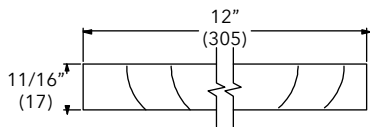

12" Jamb Extension

W6380

All Products

Length	Bare PN
72" (1829)	37017720
96" (2438)	37017965