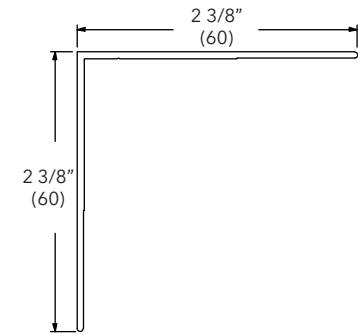

Clad Mull Cap, 6 Degree Bow

A124

Length	
150" (3810)	
Color	PN
Stone White	18604125
Bronze	18604015
Pebble	18604005
Brown	18603095
Evergreen	18604025
Wineberry	18801070
Ebony	18801072
Cashmere	19000134
Coconut Cream	19003131
Cadet Gray	19004134
Cascade Blue	19005134
Hampton Sage	19006134
Sierra White	19007134
Bright Silver	18861038
Copper	18861036
Clay	18872126
Gunmetal	18872122
Liberty Bronze	18872120
Suede	18872124

Corner Cover/Cap, 90 Degree Bay

A127

Length	
150" (3810)	
Color	PN
Stone White	18604061
Bronze	18604059
Pebble	18604058
Brown	18604057
Evergreen	18604060
Wineberry	18801210
Ebony	18801212
Cashmere	19000136
Coconut Cream	19003136
Cadet Gray	19004136
Cascade Blue	19005136
Hampton Sage	19006136
Sierra White	19007136
Bright Silver	18861042
Copper	18861040
Clay	18872142
Gunmetal	18872138
Liberty Bronze	18872136
Suede	18872140