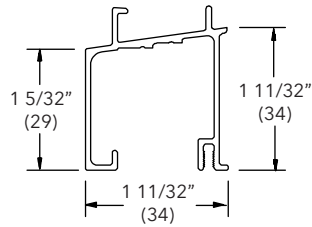

Simulated Thick Sill

A217

Length	
200" (5080)	
Color	PN
Stone White	18801968
Bronze	18565399
Pebble	18565299
Brown	18565199
Evergreen	18565499
Wineberry	18801978
Ebony	18801972
Cashmere	19000316
Coconut Cream	19003316
Cadet Gray	19004316
Cascade Blue	19005316
Hampton Sage	19006316
Sierra White	19007316
Bright Silver	18861658
Copper	18861656
Clay	18872238
Gunmetal	18872234
Liberty Bronze	18872232
Suede	18872236