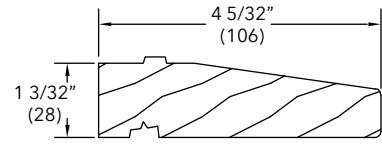

Product Categories:

- *Ultimate Wood Double Hung*
- *Ultimate Wood Double Hung Round Top/Polygon*

NOTE: Longest Length Available, NFJ 168" (4267), FJ 192" (4877)