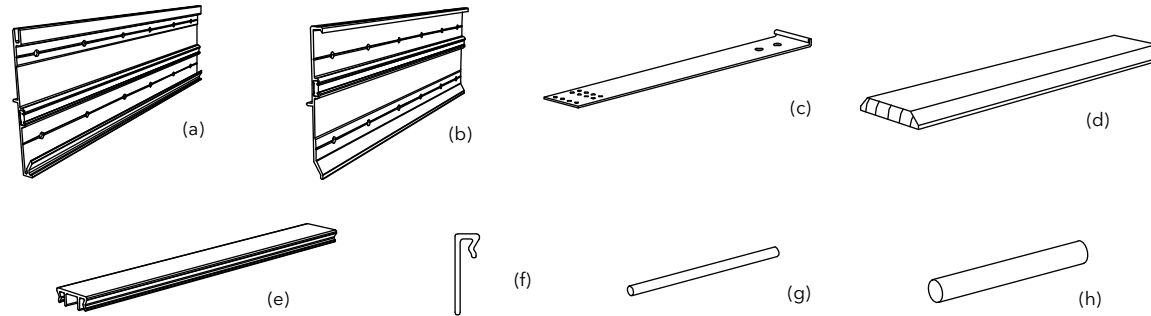

Clad 3/8" Mullion Reinforcement System Full Frame

Includes:

- 1 – Mullion reinforcement, A3177 – head jamb or right jamb, 18817110 (a)
- 1 – Mullion reinforcement, A3273 – sill or left jamb, 18817115 (b)
- 4 – 6" Structural masonry clip, 11860012 (c)
- 4 – 10" Structural masonry clip, 11860013 (c)
- 1 – Interior mullion trim, W1242 (d)
- 1 – 3/8" Mullion cover, A117 (e) (see A117 in this chapter for individual part numbers)
- 2 – 3/8" Frame trim, A148 (f) (see A148 in this chapter for individual part numbers)
- 1 – Frame kerf weather strip, M1242 15910100 (g)
- 1 – Foam backer rod – 3/4" diameter, 10500228 (h)
- 1 – Set of installation instructions

NOTE: All screws needed for installation are included.

Length	Color	PN
150" lineal package	Stone White	11873145
	Bronze	11873143
	Pebble	11873142
	Brown	11873141
	Evergreen	11873144
	Wineberry	11873125
	Ebony	11873126
	Cashmere	11873127
	Coconut Cream	11873130
	Cadet Gray	11873131
	Cascade Blue	11873132
	Hampton Sage	11873133
	Sierra White	11873134
	Bright Silver	11873147
	Copper	11873146
	Clay	11873151
	Gunmetal	11873149
	Liberty Bronze	11873148
Suede	11873150