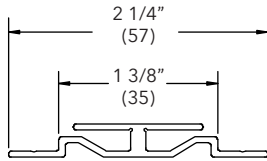

1" Mull Expander

A118

NOTE: With off-set mounting tabs

Length	
150" (3810)	
Color	PN
Stone White	18801000
Bronze	18601630
Pebble	18601620
Brown	18601610
Evergreen	18601640
Wineberry	18601410
Ebony	18801012
Cashmere	19000124
Coconut Cream	19003124
Cadet Gray	19004124
Cascade Blue	19005124
Hampton Sage	19006124
Sierra White	19007124
Bright Silver	18861254
Copper	18861252
Clay	18872094
Gunmetal	18872090
Liberty Bronze	18872088
Suede	18872092