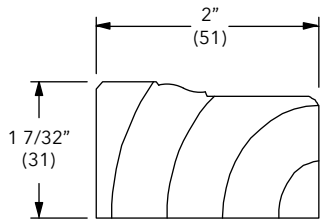

To order, specify:

1. Profile number
2. Size
3. Wood species
4. Finish

Brick Mould Casing

W1047

NOTE: Longest Length Available - NFJ 156" (3962), FJ 206" (5232)