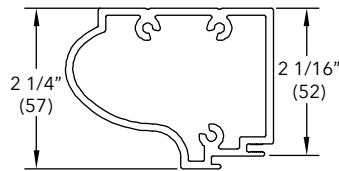

Ridgeland Enclosed Casing

A2881

Length	
200" (5080)	
Color	PN
Stone White	18815568
Bronze	18815570
Pebble	18815572
Brown	18815574
Evergreen	18815576
Wineberry	18815578
Ebony	18815580
Cashmere	18815582
Coconut Cream	18815584
Cadet Gray	18815586
Cascade Blue	18815588
Hampton Sage	18815590
Sierra White	18815592
Bright Silver	18815600
Copper	18815602
Clay	18815598
Gunmetal	18815596
Liberty Bronze	18815604
Suede	18815594