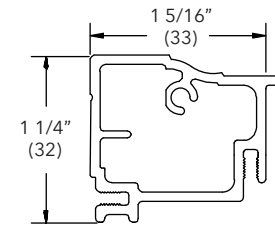

BMC

A898

NOTE: Must also use accessory kerf weather strip and connecting barb, V087 - frame

Length	
192" (4877)	
Color	PN
Stone White	18802142
Bronze	18613735
Pebble	18613725
Brown	18613715
Evergreen	18613745
Wineberry	18802144
Ebony	18802140
Cashmere	19000432
Coconut Cream	19003432
Cadet Gray	19004432
Cascade Blue	19005432
Hampton Sage	19006432
Sierra White	19007432
Bright Silver	19002435
Copper	19008435
Clay	18872318
Gunmetal	18872314
Liberty Bronze	18872312
Suede	18872316