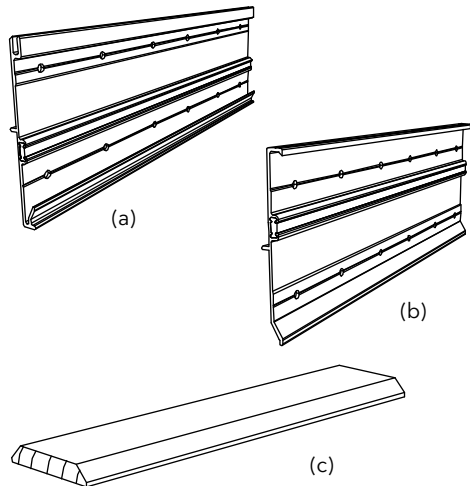

Wood 3/8" Mullion Reinforcement System Full Frame

Includes:

- 1 – Mullion reinforcement, A3177 – head jamb or right jamb, 18817110 (a)
- 1 – Mullion reinforcement, A3273 – sill or left jamb, 18817115 (b)
- 1 – Interior and exterior mullion trim – W1242 (c)
- 1 – Set of installation instructions

NOTE: All screws needed for installation are included.

Length	PN
150" lineal package	11873100