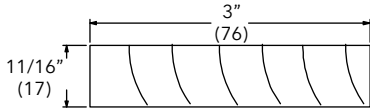

Finish	Wood Species, Length and Part Number			
	Mahogany 96"	Mahogany 120"	White Oak 96"	White Oak 120"
Bare	MA31774396	MA31774320	WK31774396	WK31774320
White	-	-	-	-
Designer Black	-	-	-	-
Clear	CMA31774396	CMA31774320	CWK31774396	CWK31774320
Prime	-	-	-	-
Honey	SBDF31774396	SBMA31774320	SBWK31774396	SBWK31774320
Wheat	SADF31774396	SAMA31774320	SAWK31774396	SAWK31774320
Cabernet	SEDF31774396	SEMA31774320	SEWK31774396	SEWK31774320
Leather	SDDF31774396	SDMA31774320	SDWK31774396	SDWK31774320
Hazelnut	SCDF31774396	SCMA31774320	SCWK31774396	SCWK31774320
Espresso	SFDF31774396	SFMA31774320	SFWK31774396	SFWK31774320