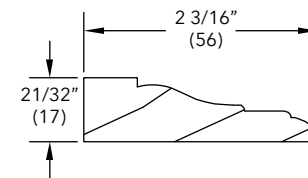

WP366 Interior Casing

W1366

Finish	Wood Species, Length and Part Number					
	Pine 84"	Pine 120"	Cherry 84"	VG Douglas Fir 84"	Mahogany 84"	White Oak 84"
Bare	31760784	31760999	CH31760784	DF31760784	MA31760784	WK31760784
White	38760785	38760997	-	-	-	-
Designer Black	38760785DBK	38760997DBK	-	-	-	-
Clear	CL31760784	CL31760999	CCH31760784	CDF31760784	CMA31760784	CWK31760784
Prime	38760784	38760999	-	-	-	-
Honey	SB31760784	SB31760999	SBCH31760784	SBDF31760784	SBMA31760784	SBWK31760784
Wheat	SA31760784	SA31760999	SACH31760784	SADF31760784	SAMA31760784	SAWK31760784
Cabernet	SE31760784	SE31760999	SECH31760784	SEDF31760784	SEMA31760784	SEWK31760784
Leather	SD31760784	SD31760999	SDCH31760784	SDDF31760784	SDMA31760784	SDWK31760784
Hazelnut	SC31760784	SC31760999	SCCH31760784	SCDF31760784	SCMA31760784	SCWK31760784
Espresso	SF31760784	SF31760999	SFCH31760784	SFDF31760784	SFMA31760784	SFWK31760784