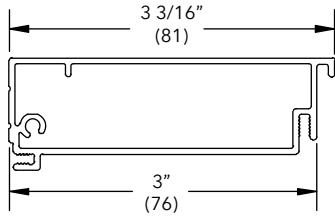

3" Flat Casing

A2754

Length	
200" (5080)	
Color	PN
Stone White	19012925
Bronze	19012915
Pebble	19012910
Brown	19012905
Evergreen	19012920
Wineberry	19012940
Ebony	19012945
Cashmere	19012950
Coconut Cream	19012960
Cadet Gray	19012965
Cascade Blue	19012970
Hampton Sage	19012975
Sierra White	19012980
Bright Silver	19012990
Copper	19012985
Clay	18872880
Gunmetal	18872876
Liberty Bronze	18872874
Suede	18872878