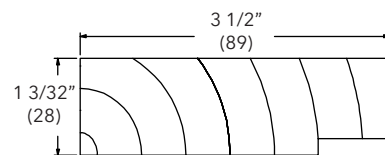

Safe-T-Plus Patio Door

NOTE: Side, 3 1/2" width (with backrabbet)