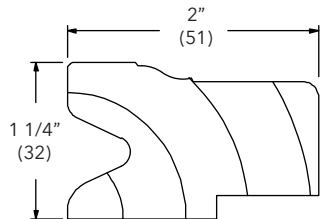

To order, specify:

1. Profile number
2. Size
3. Wood species
4. Finish

Stucco Casing

W1046

Safe-T-Plus Patio Door

NOTE: Side (with backrabbet)