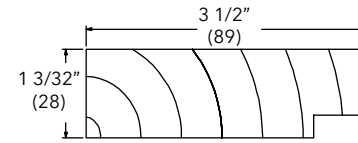

Ultimate Trimline Patio Door DISC LA PRE 2003

NOTE: Longest Length Available 112" (2845)

NOTE: Side, 3 1/2" width (with backrabbet)