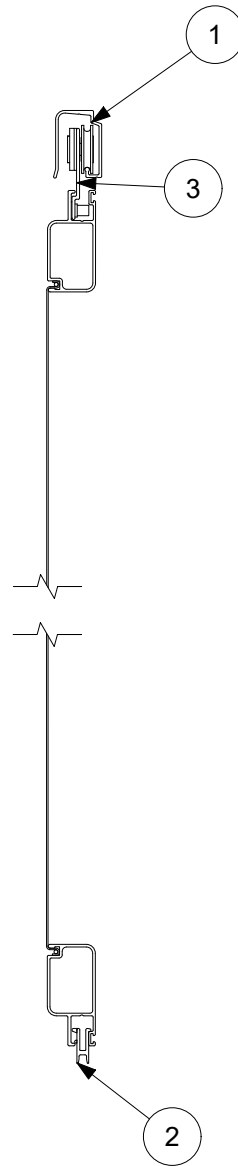

### Includes:

- 2 - #6 x 1 1/2" Round head bolts (a)
  - 1 - Interior handle (b)
  - 1 - 2 7/32" Spindle (c)
  - 1 - Exterior pull (d)
- Also included: 1 - Strike plate, 2 installation screws for the strike plate and shims (not shown)

1. Original order number/line number, if available.
2. Profile number
3. Rough opening
4. Configuration
5. Handing
6. Finish/color

**Jamb Adapter, A1958**

Used 2/28/2011 until 6/28/2021

**Hinge or Latch Z-Bar, A1964**

Used 2/28/2011 until 6/28/2021

**Header Z-Bar, A1948**

Used 2/28/2011 until 6/28/2021

**Jamb Adapter, A2022**

Used prior to 2/28/2011

**Hinge or Latch Z-Bar, A2024**

Used prior to 2/28/2011

**Header Z-Bar, A2023**

Used prior to 2/28/2011

**Active Top Hung Screen**

- 1. Roller Bar Assembly
- 2. Bottom Rail Guide, V805
- 3. Handle

**Top Hung Screen - Vertical**

- 1. Screen Track, Top Hung Profile
- 2. Bottom Rail Guide, V805
- 3. Roller Bar