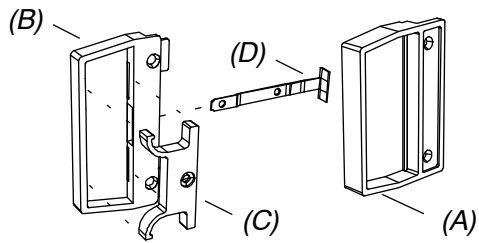

Standard Screen Handle Assembly

Includes:

- 1 - Exterior handle - black (a)
- 1 - Interior handle - black (b)
- 1 - Slide (c)
- 1 - Latch (d)
- 1 - Rivet
- 4 - Screws

PN
10830202

Strike - Standard Screen

Includes:

- 1 - Strike
- 2 - #4 x 3/4 Phillips round head wood screws

PN
05570438